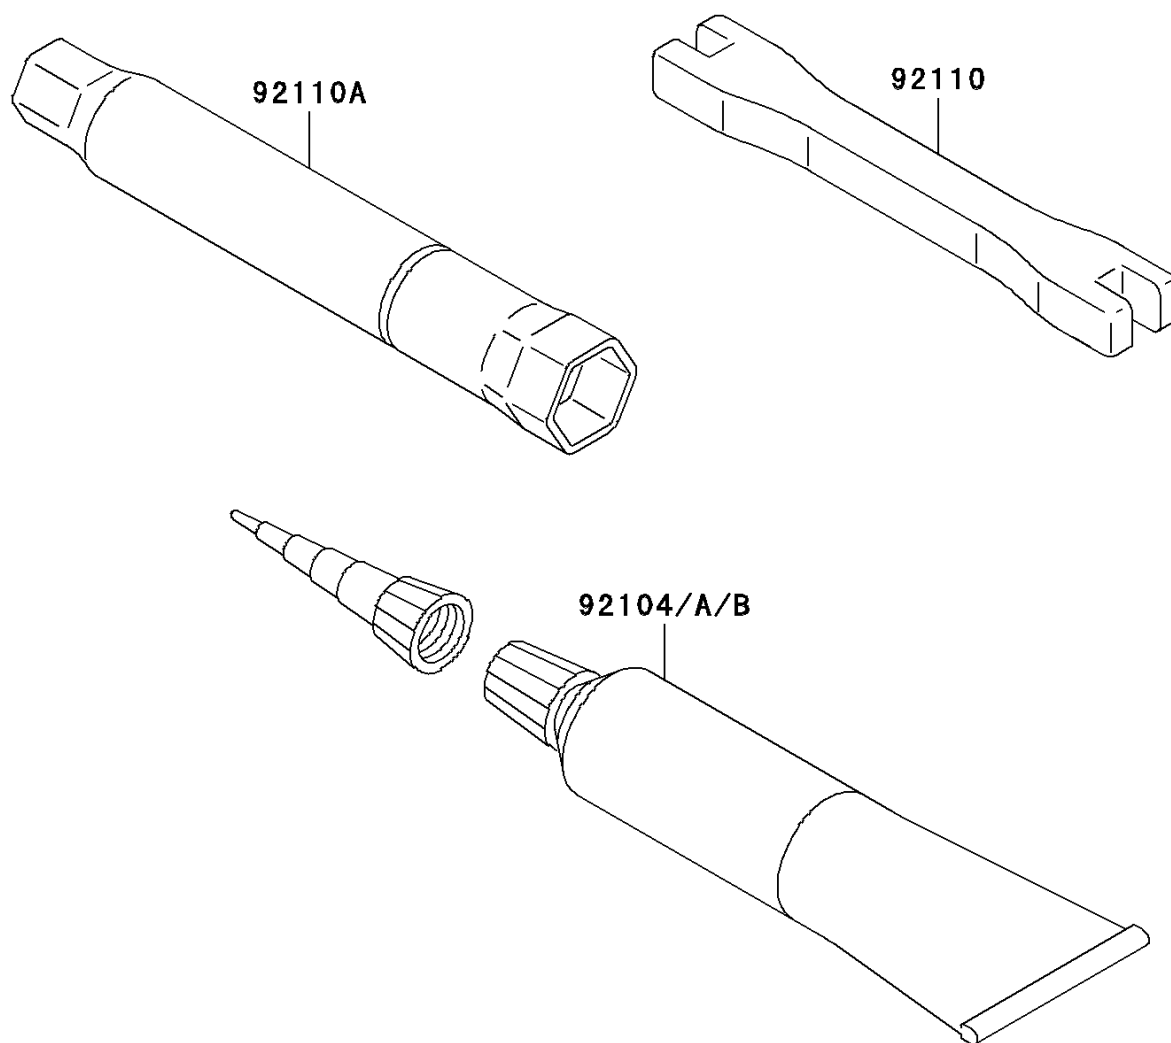

2011 KX™ 450F

PARTS DIAGRAM

Owner's Tools

F2810

2011 KX™ 450F

PARTS LIST

Owner's Tools

Kawasaki

Let the Good Times Roll®

ITEM NAME

PART NUMBER

QUANTITY
