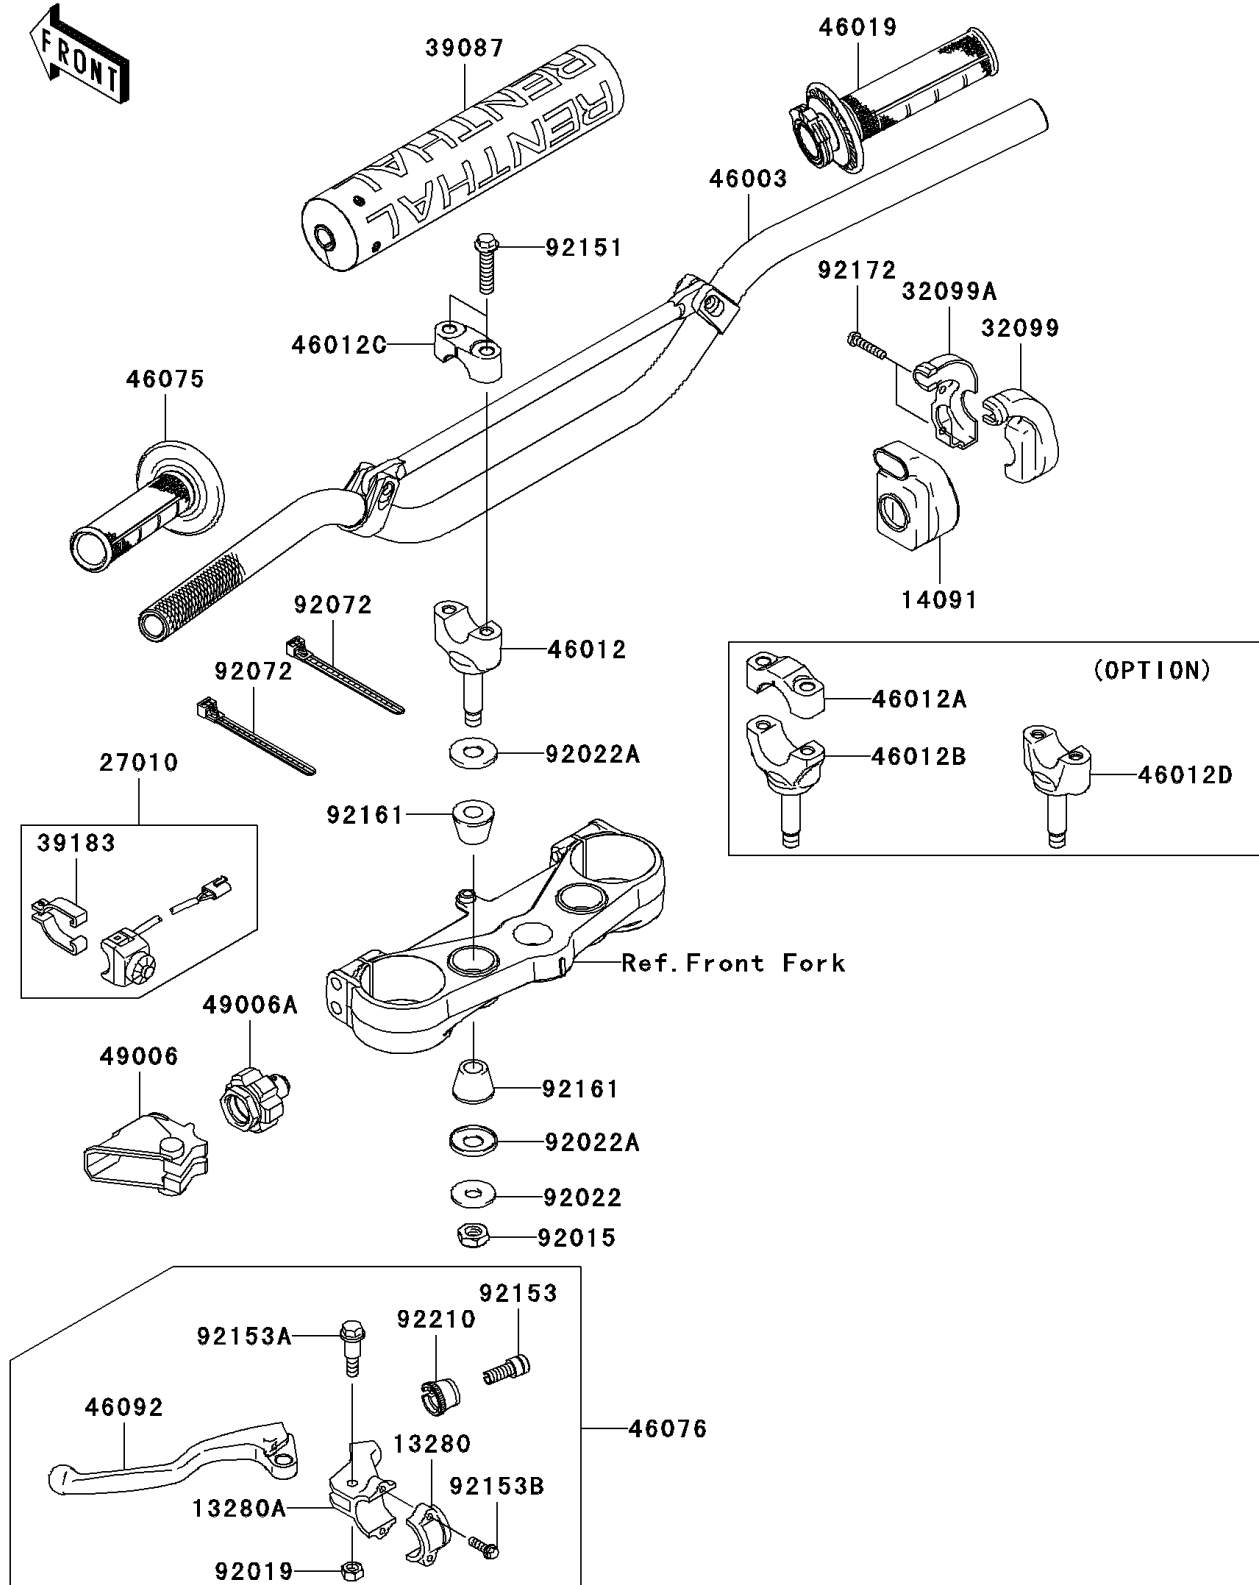

2011 KX™ 450F

PARTS DIAGRAM

Handlebar

F2310

2011 KX™ 450F

PARTS LIST

Handlebar

Kawasaki

Let the Good Times Roll®

ITEM NAME

PART NUMBER

QUANTITY
