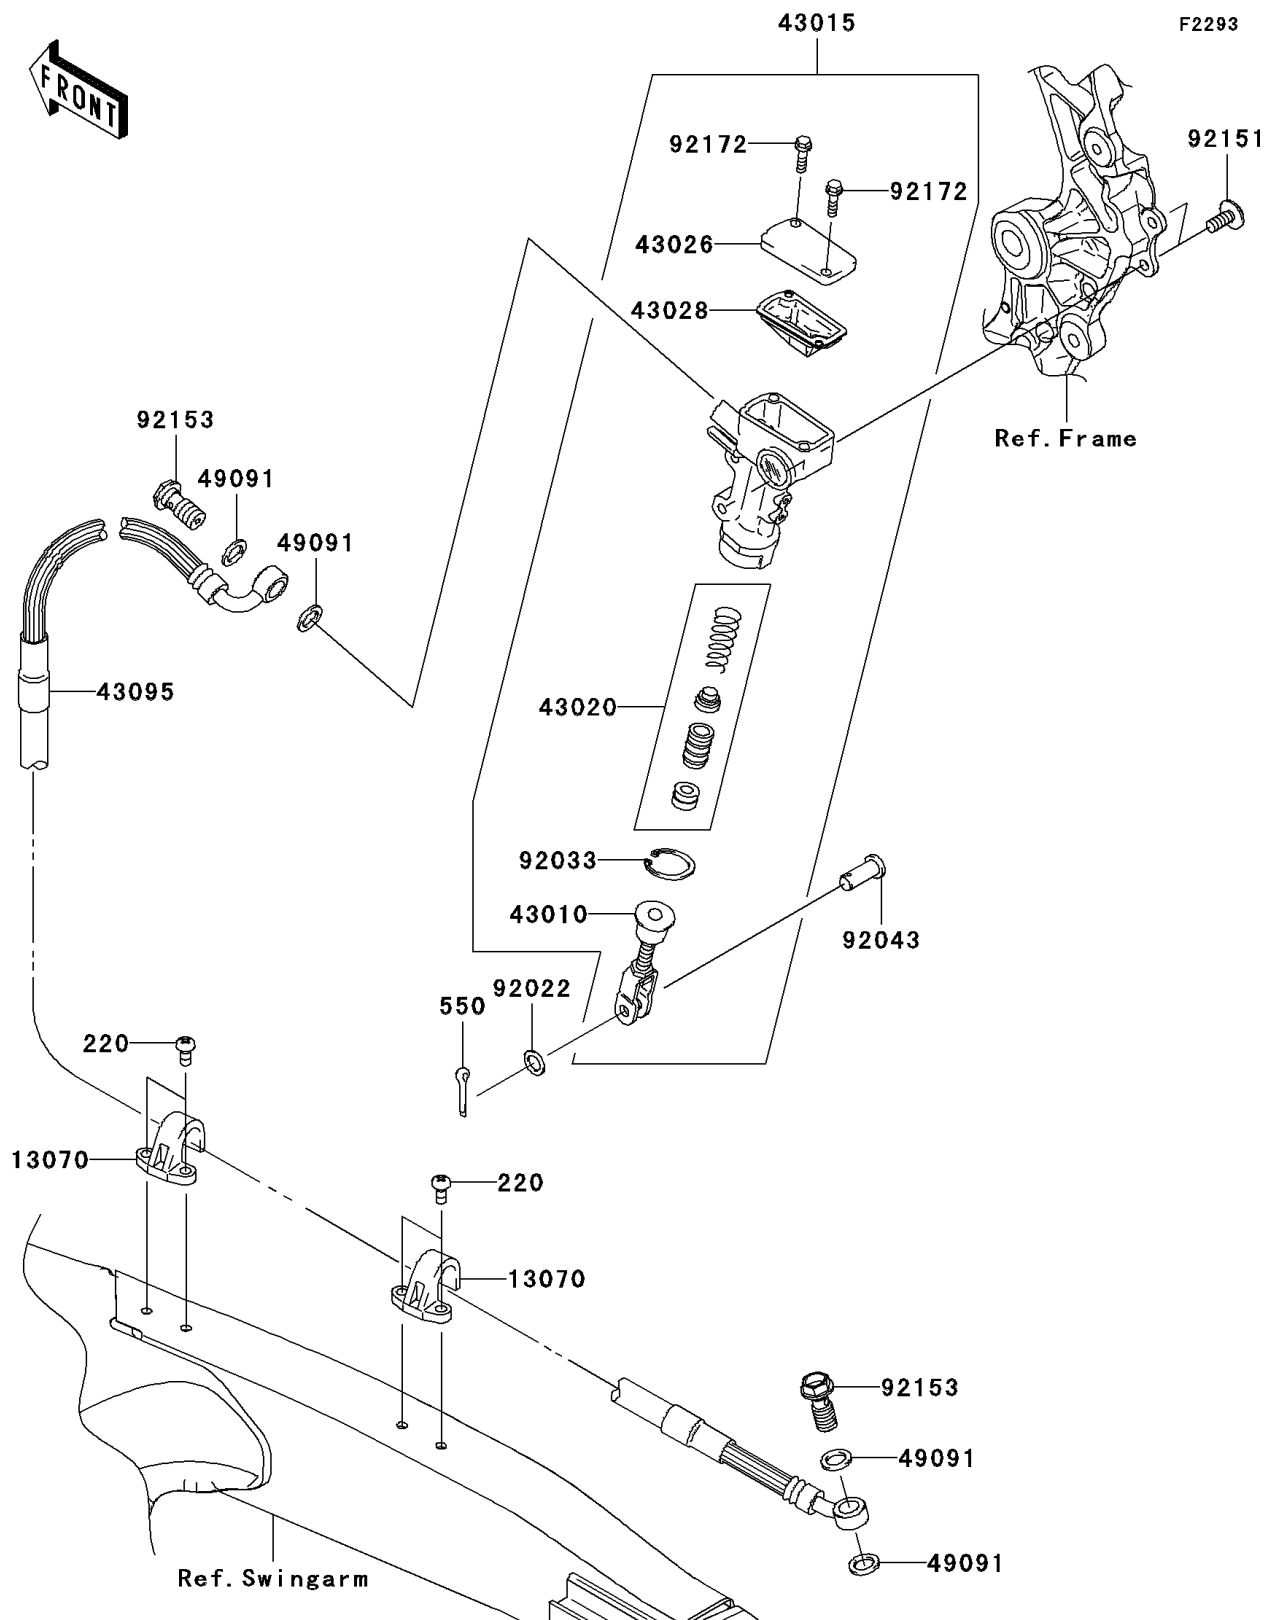

2011 KX™ 450F

PARTS DIAGRAM

Rear Master Cylinder

2011 KX™ 450F

PARTS LIST

Rear Master Cylinder

ITEM NAME

PART NUMBER

QUANTITY
