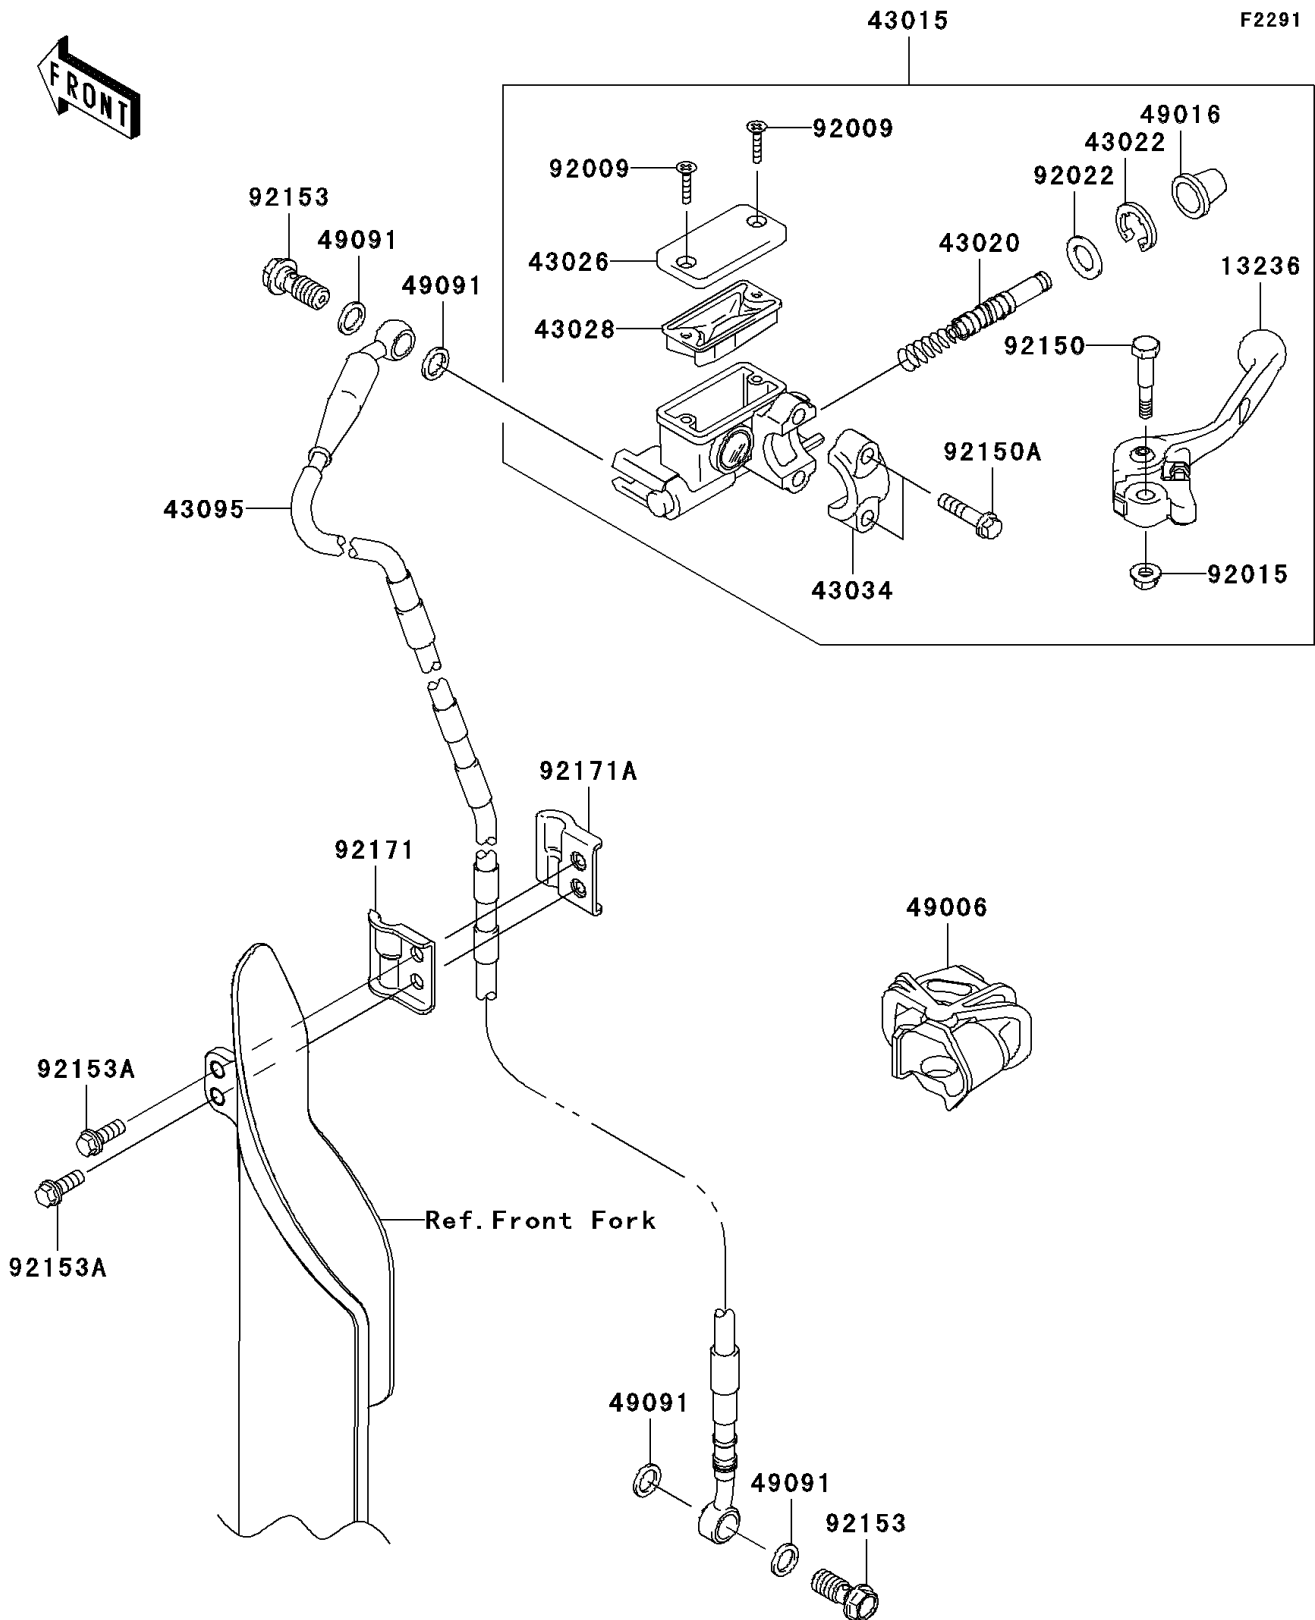

2011 KX™ 450F

PARTS DIAGRAM

Front Master Cylinder

2011 KX™ 450F

PARTS LIST

Front Master Cylinder

Kawasaki

Let the Good Times Roll®

ITEM NAME

PART NUMBER

QUANTITY
