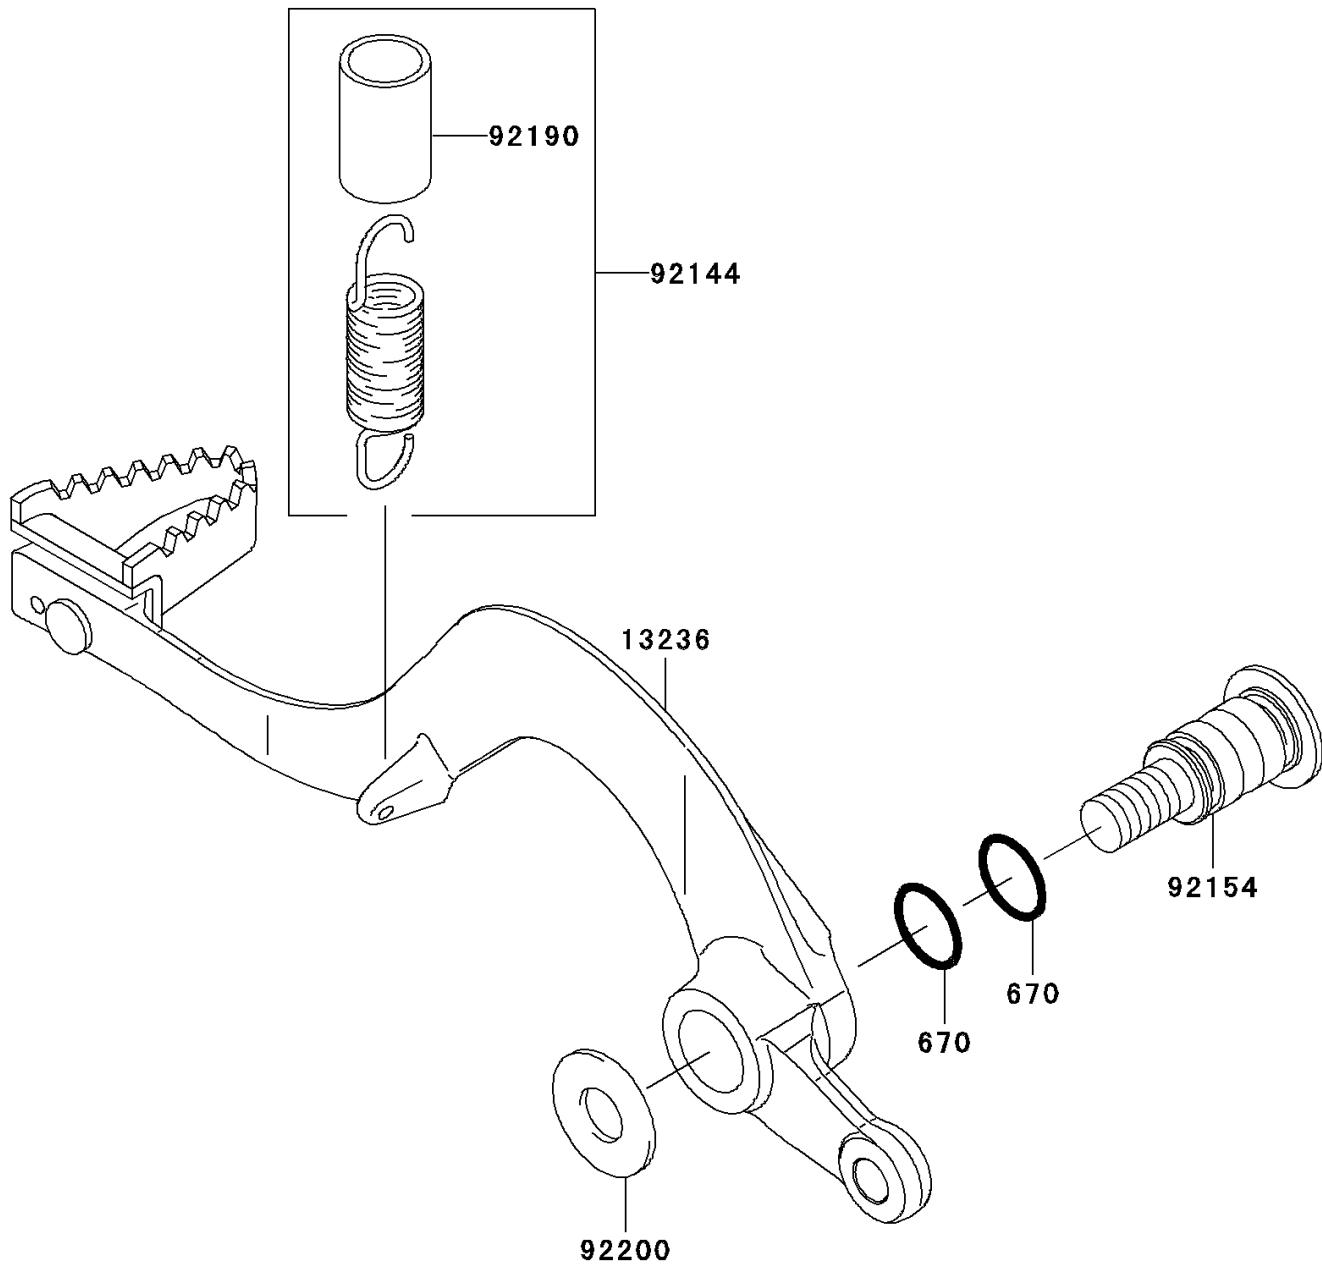

2011 KX™ 450F

PARTS DIAGRAM

Brake Pedal

F2260

2011 KX™ 450F

PARTS LIST

Brake Pedal

Kawasaki

Let the Good Times Roll®

ITEM NAME

PART NUMBER

QUANTITY
