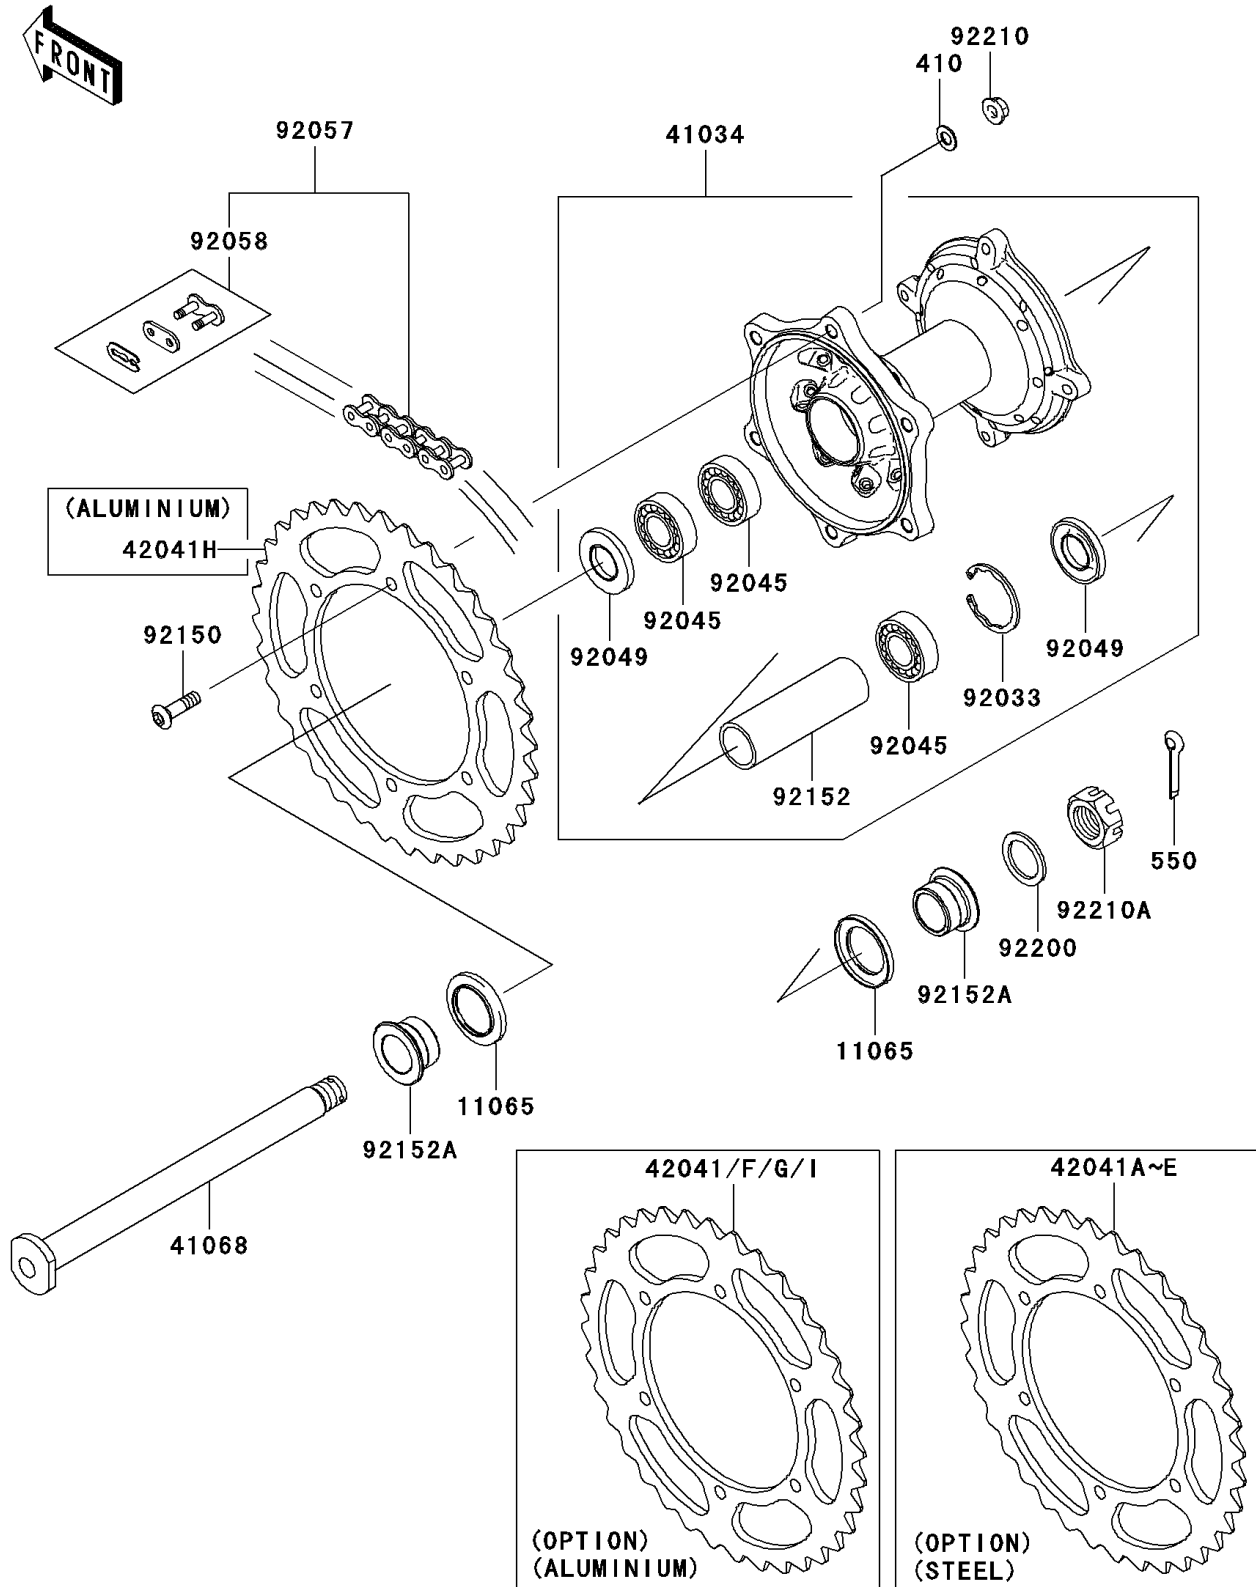

2011 KX™ 450F

PARTS DIAGRAM

Rear Hub

F2240

2011 KX™ 450F

PARTS LIST

Rear Hub

Kawasaki

Let the Good Times Roll®

ITEM NAME

PART NUMBER

QUANTITY
