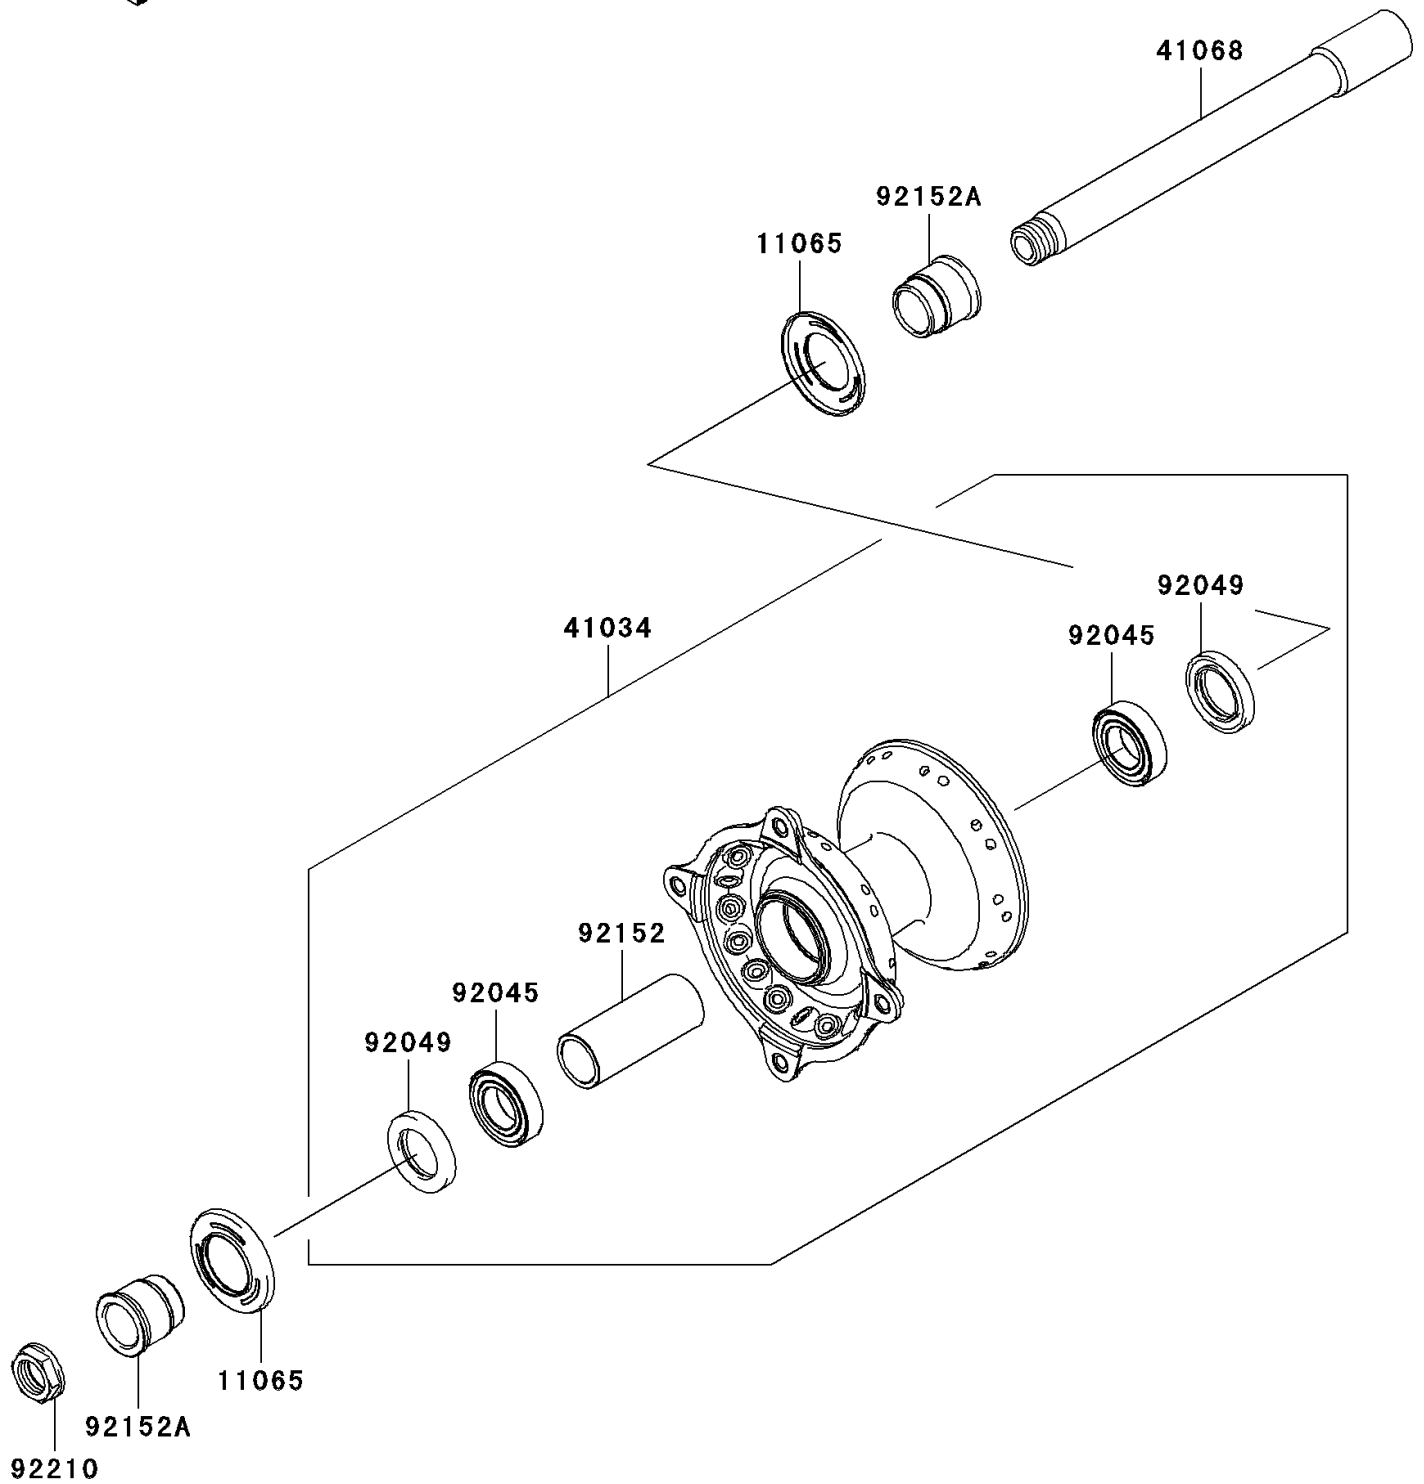

2011 KX™ 450F

PARTS DIAGRAM

Front Hub

F2230

2011 KX™ 450F

PARTS LIST

Front Hub

ITEM NAME

PART NUMBER

QUANTITY
