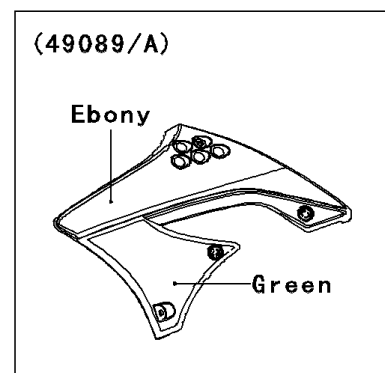

2011 KX™ 450F

PARTS DIAGRAM

Engine Shrouds

E3036

WOD

2011 KX™ 450F

PARTS LIST

Engine Shrouds

ITEM NAME

PART NUMBER

QUANTITY
