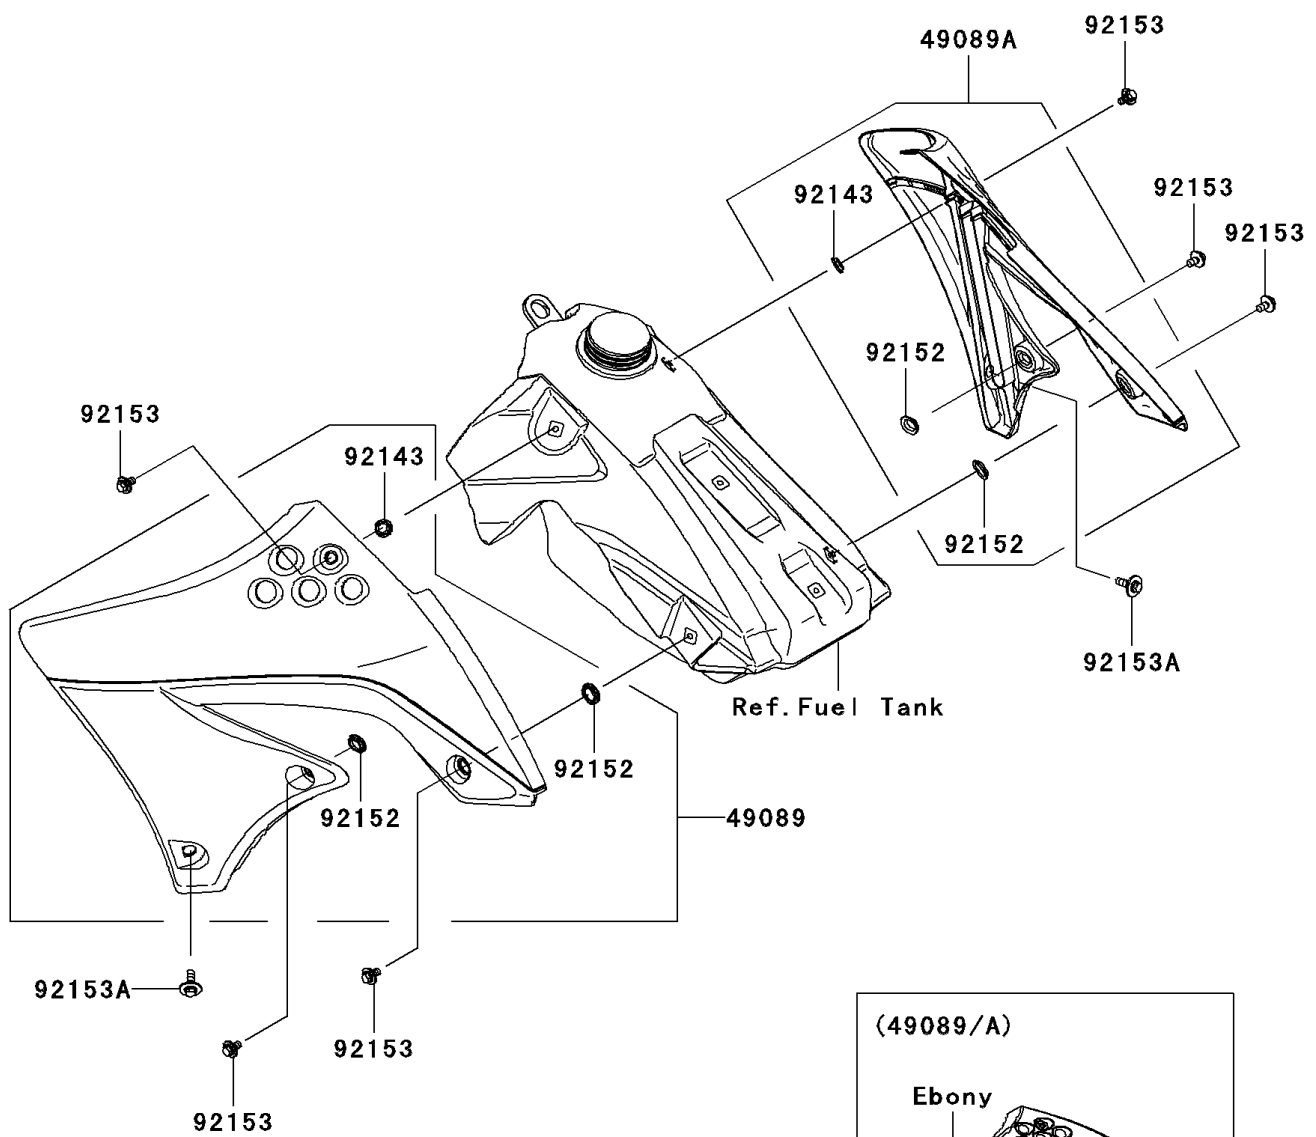

2011 KX™ 450F

PARTS DIAGRAM

Engine Shrouds

E3036

WOD

2011 KX™ 450F

PARTS LIST

Engine Shrouds

ITEM NAME

PART NUMBER

QUANTITY
