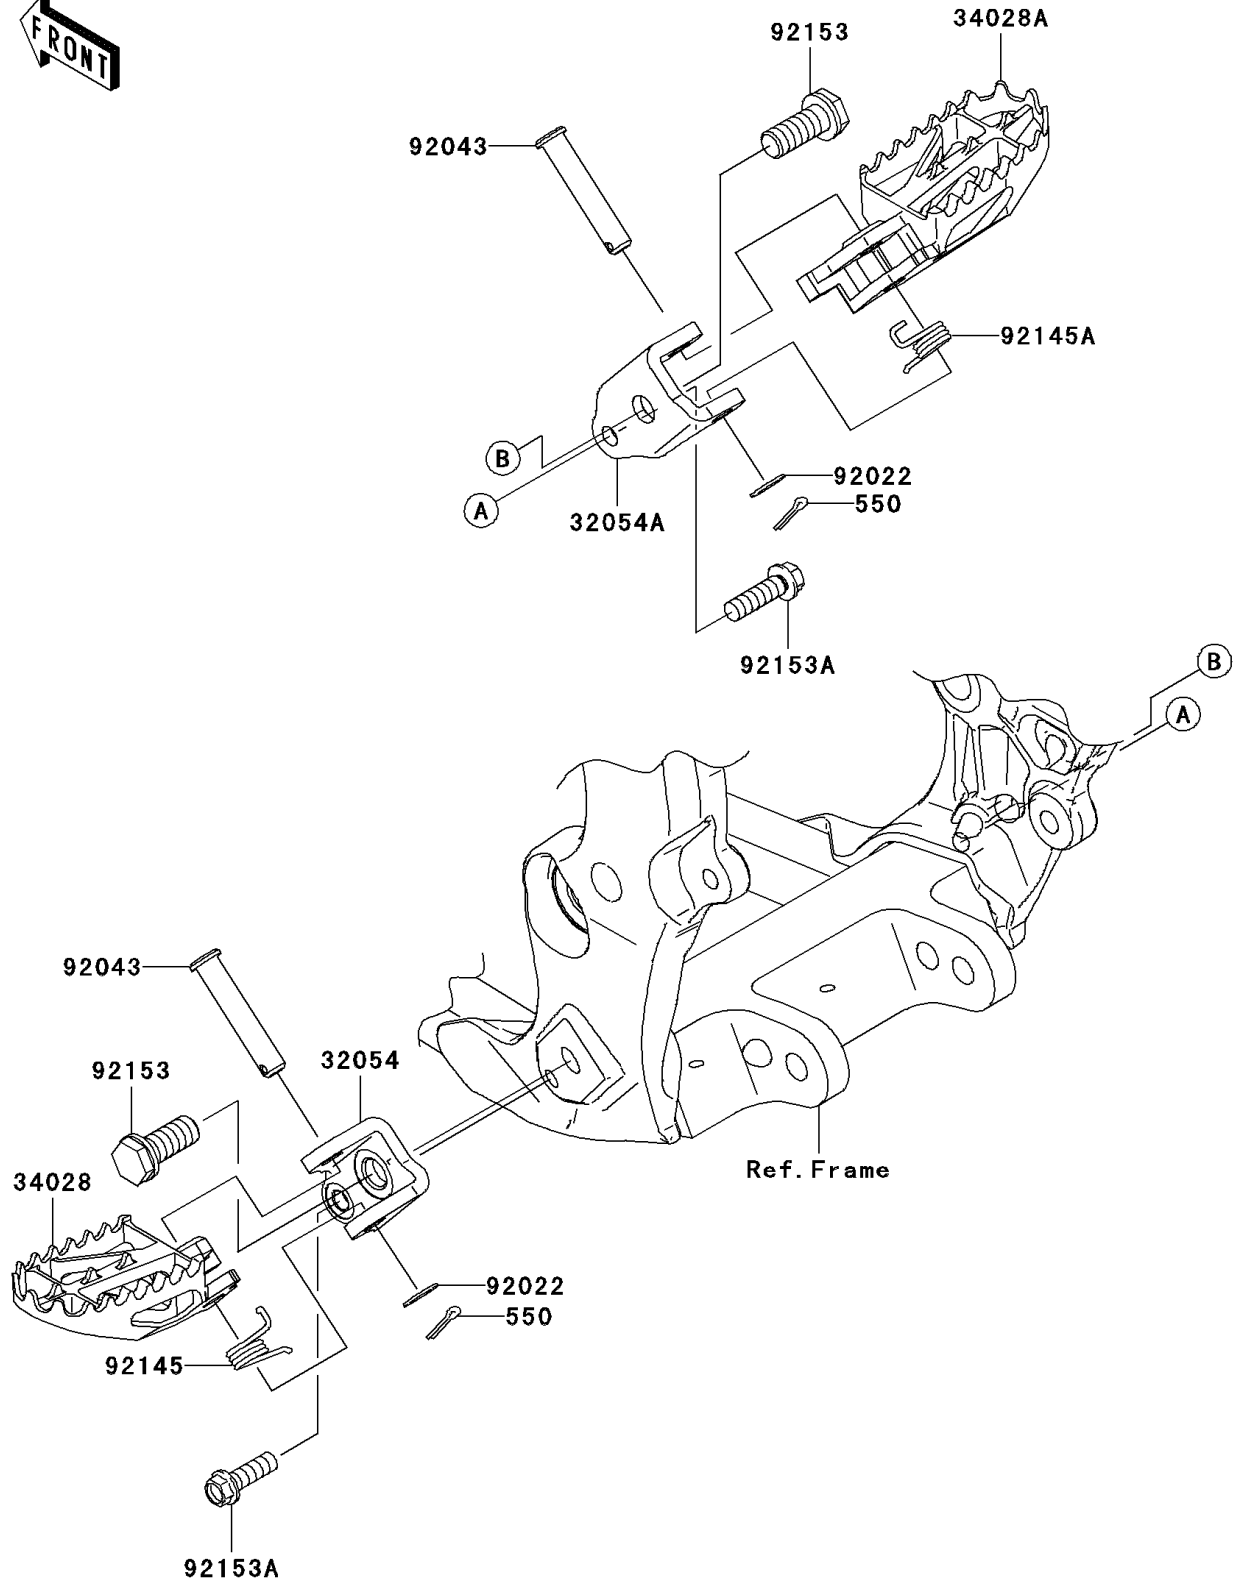

2008 KX™ 450F

PARTS DIAGRAM

Footrests

F2160

2008 KX™ 450F

PARTS LIST

Footrests

Kawasaki

Let the Good Times Roll®

ITEM NAME

PART NUMBER

QUANTITY
