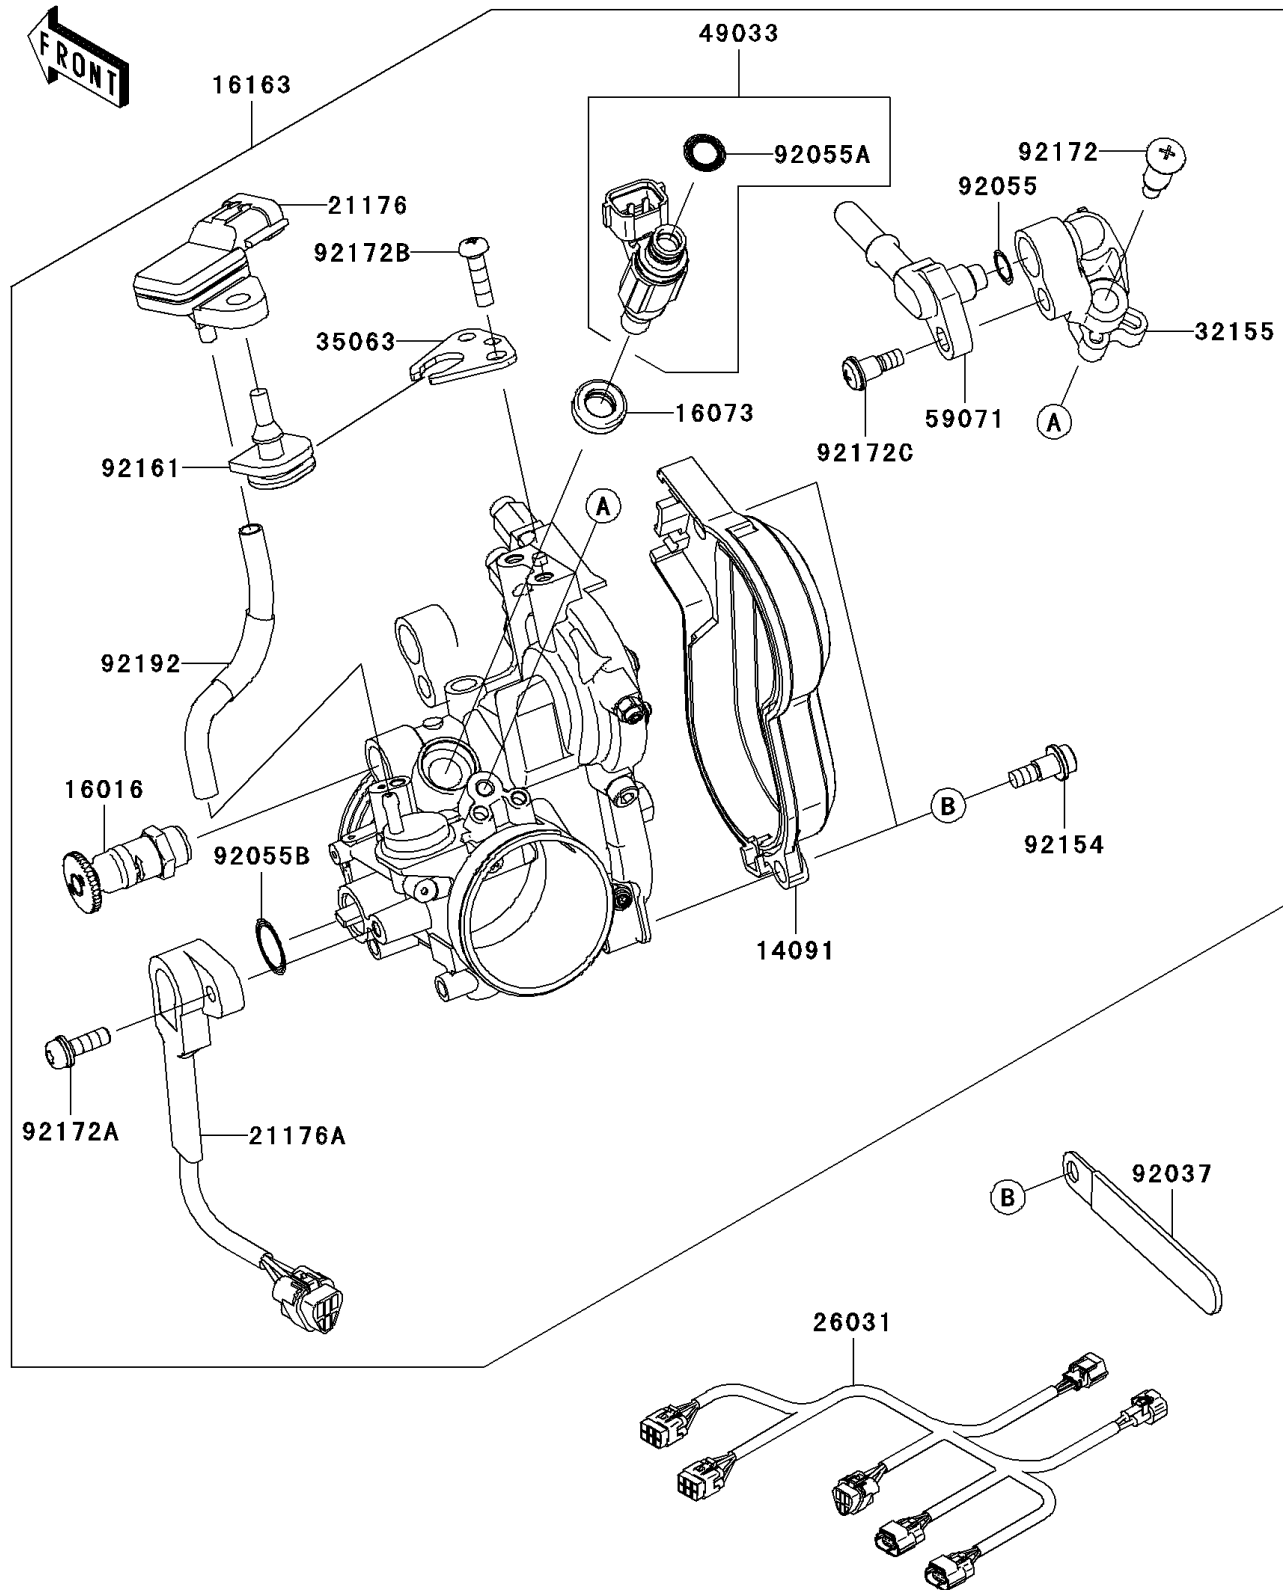

## PARTS DIAGRAM

### Throttle

E1510

## PARTS LIST

### Throttle

**Kawasaki**

Let the Good Times Roll®

**ITEM NAME**

**PART NUMBER**

**QUANTITY**

---