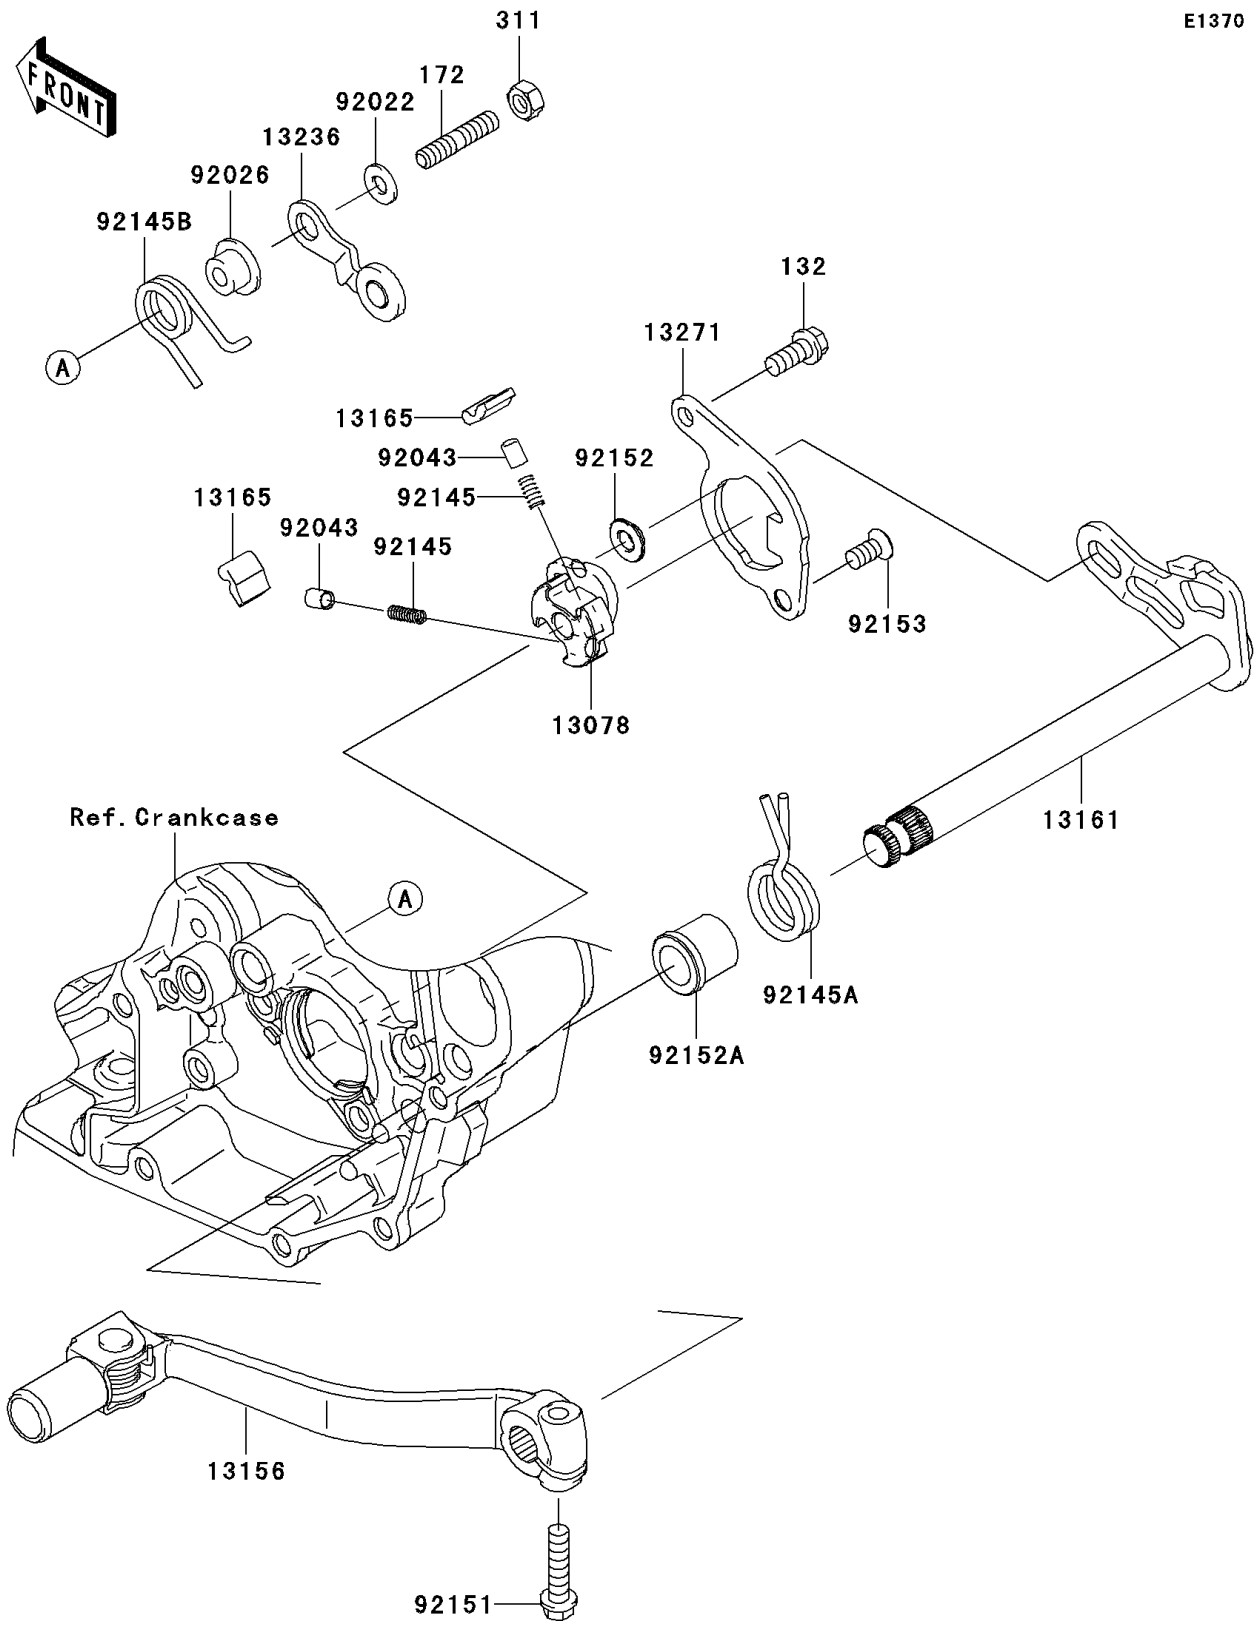

2011 KX™ 450F

PARTS DIAGRAM

Gear Change Mechanism

2011 KX™ 450F

PARTS LIST

Gear Change Mechanism

ITEM NAME

PART NUMBER

QUANTITY
