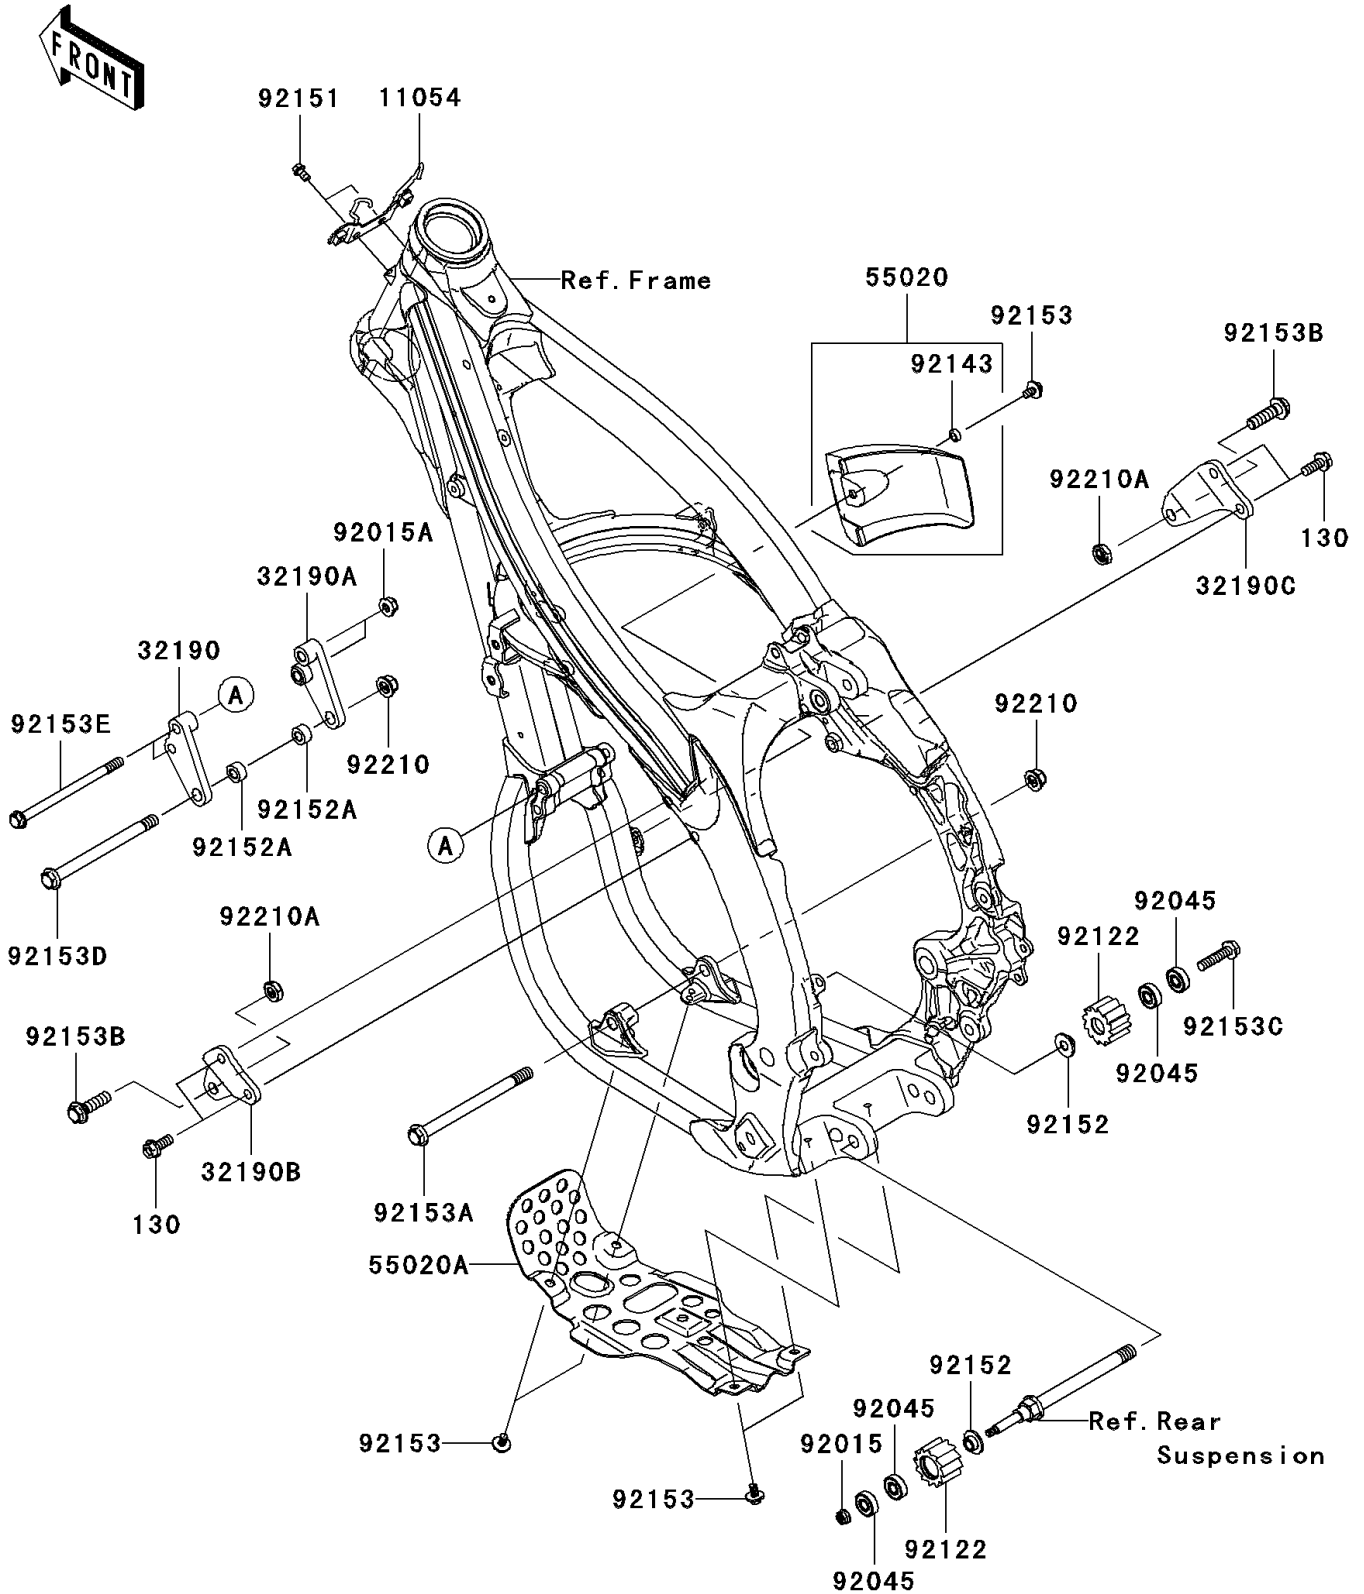

2008 KX™ 450F

PARTS DIAGRAM

Frame Fittings

F2131

2008 KX™ 450F

PARTS LIST

Frame Fittings

ITEM NAME

PART NUMBER

QUANTITY
