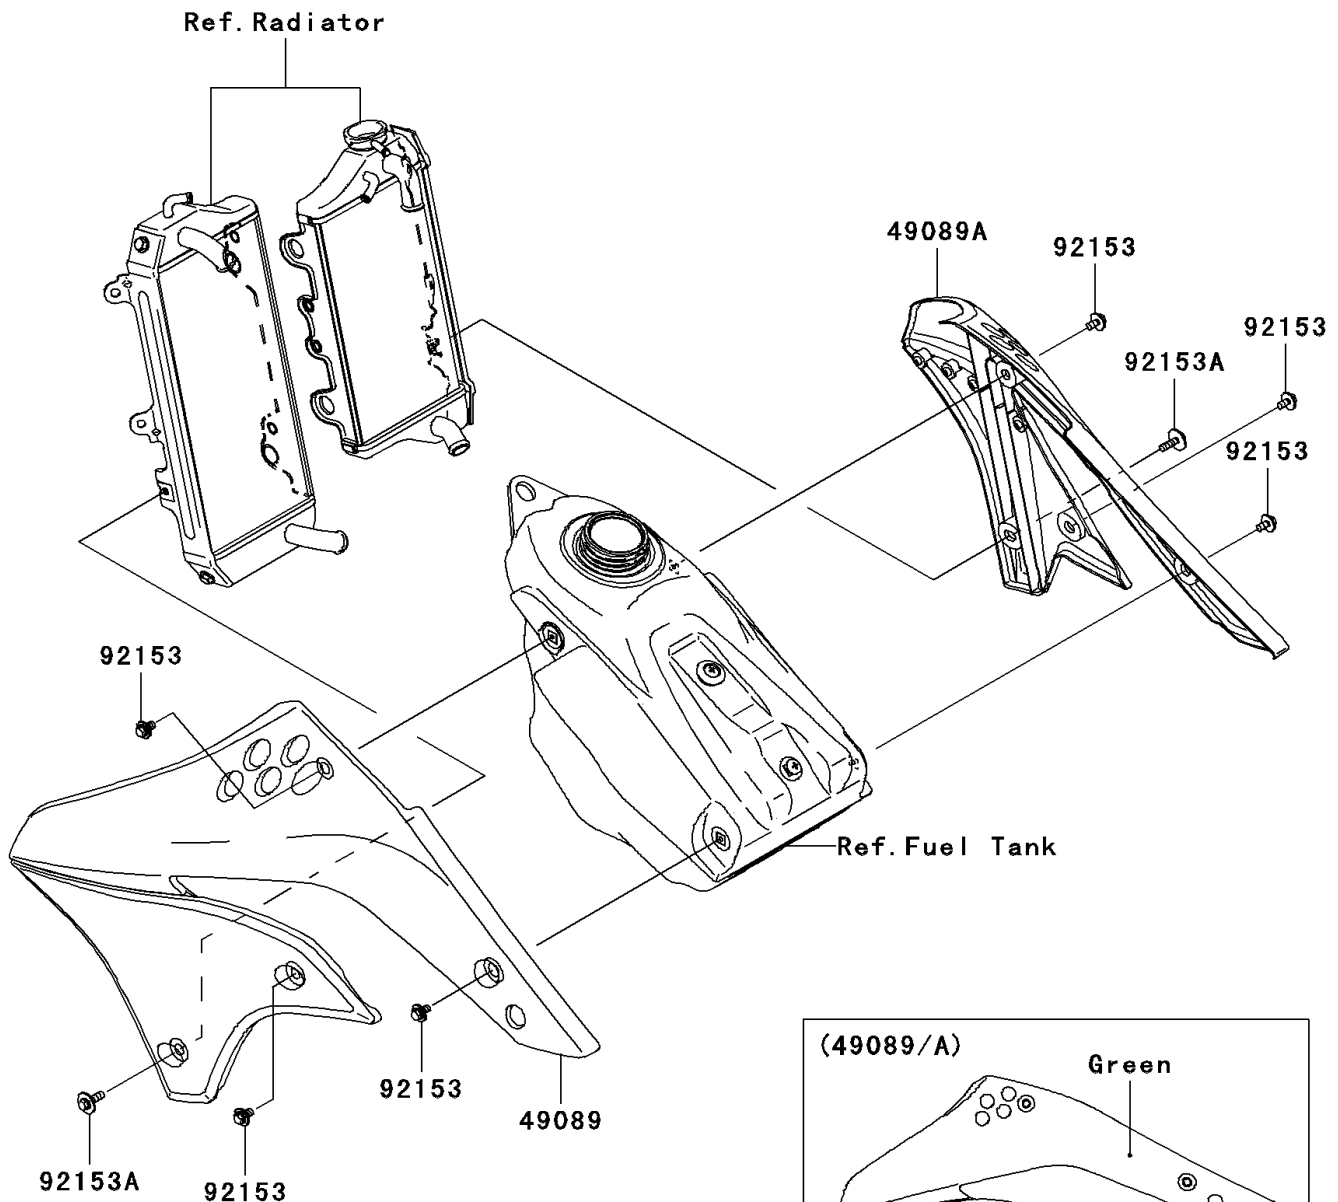

2008 KX™ 450F

PARTS DIAGRAM

Engine Shrouds

E3036

W0D

2008 KX™ 450F

PARTS LIST

Engine Shrouds

ITEM NAME

PART NUMBER

QUANTITY
