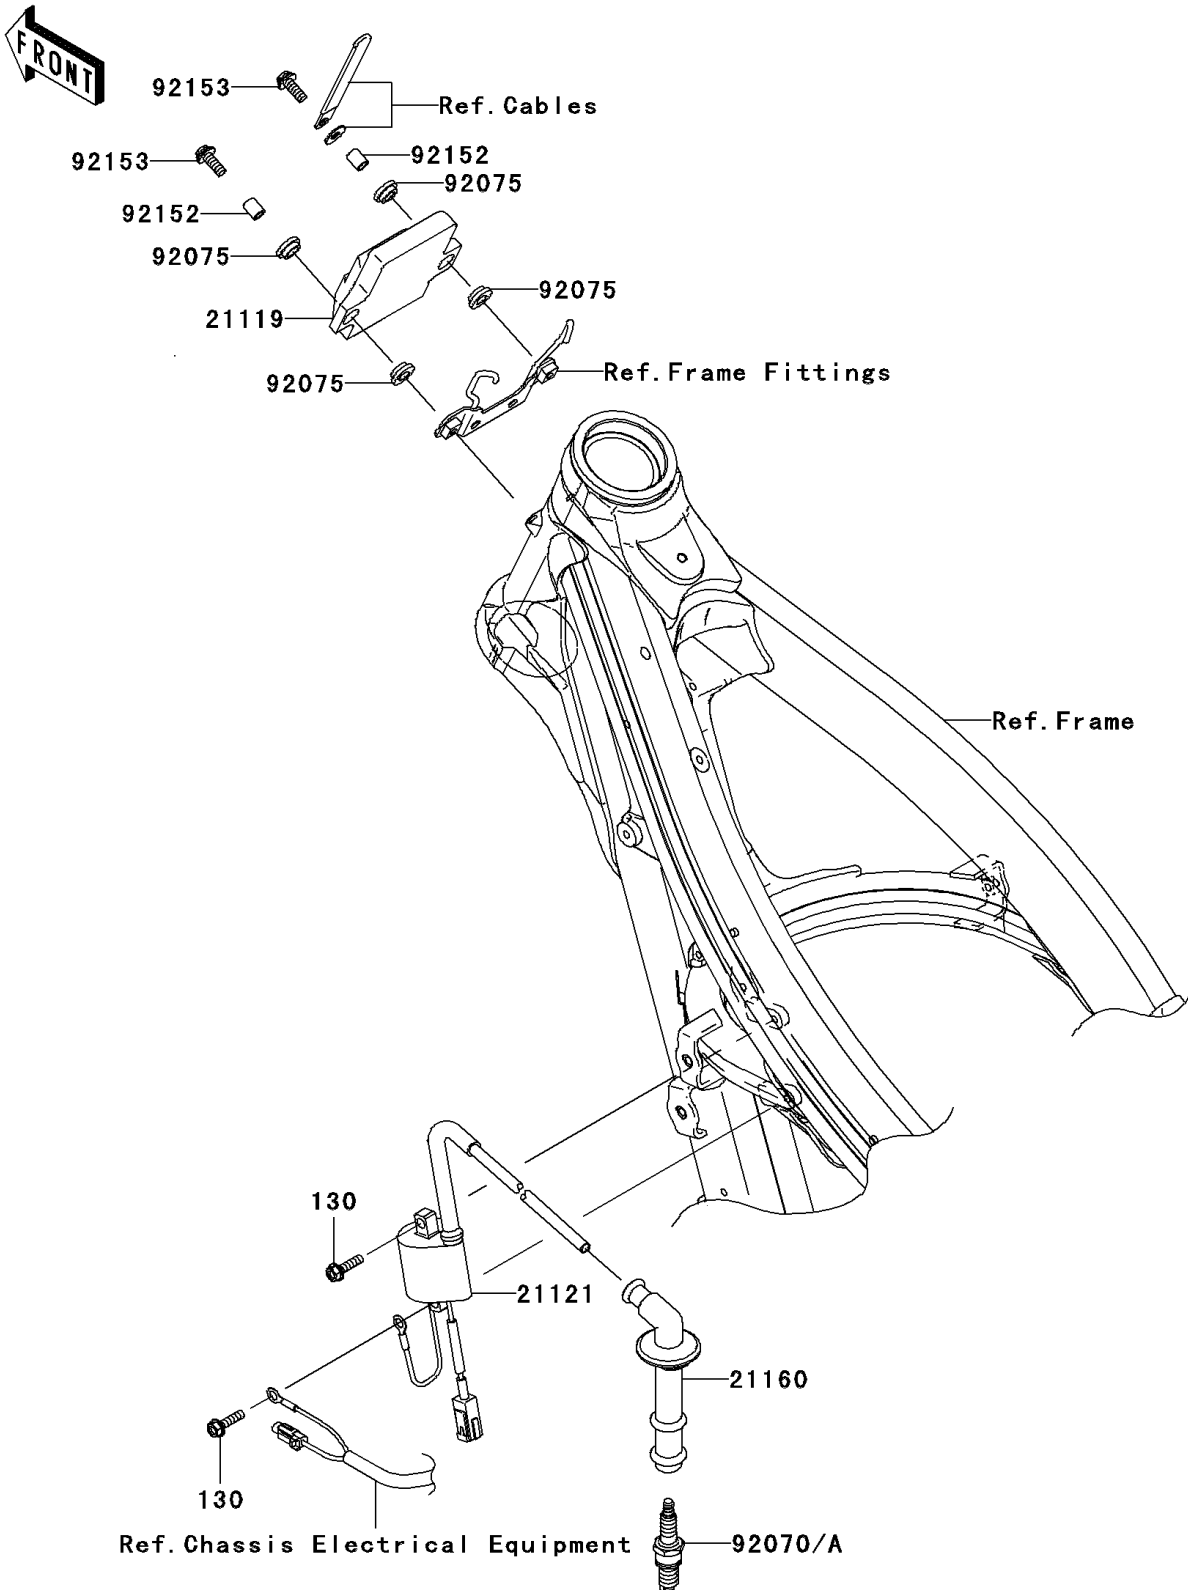

2008 KX™ 450F

PARTS DIAGRAM

Ignition System

E1830

2008 KX™ 450F

PARTS LIST

Ignition System

Kawasaki

Let the Good Times Roll®

ITEM NAME

PART NUMBER

QUANTITY
