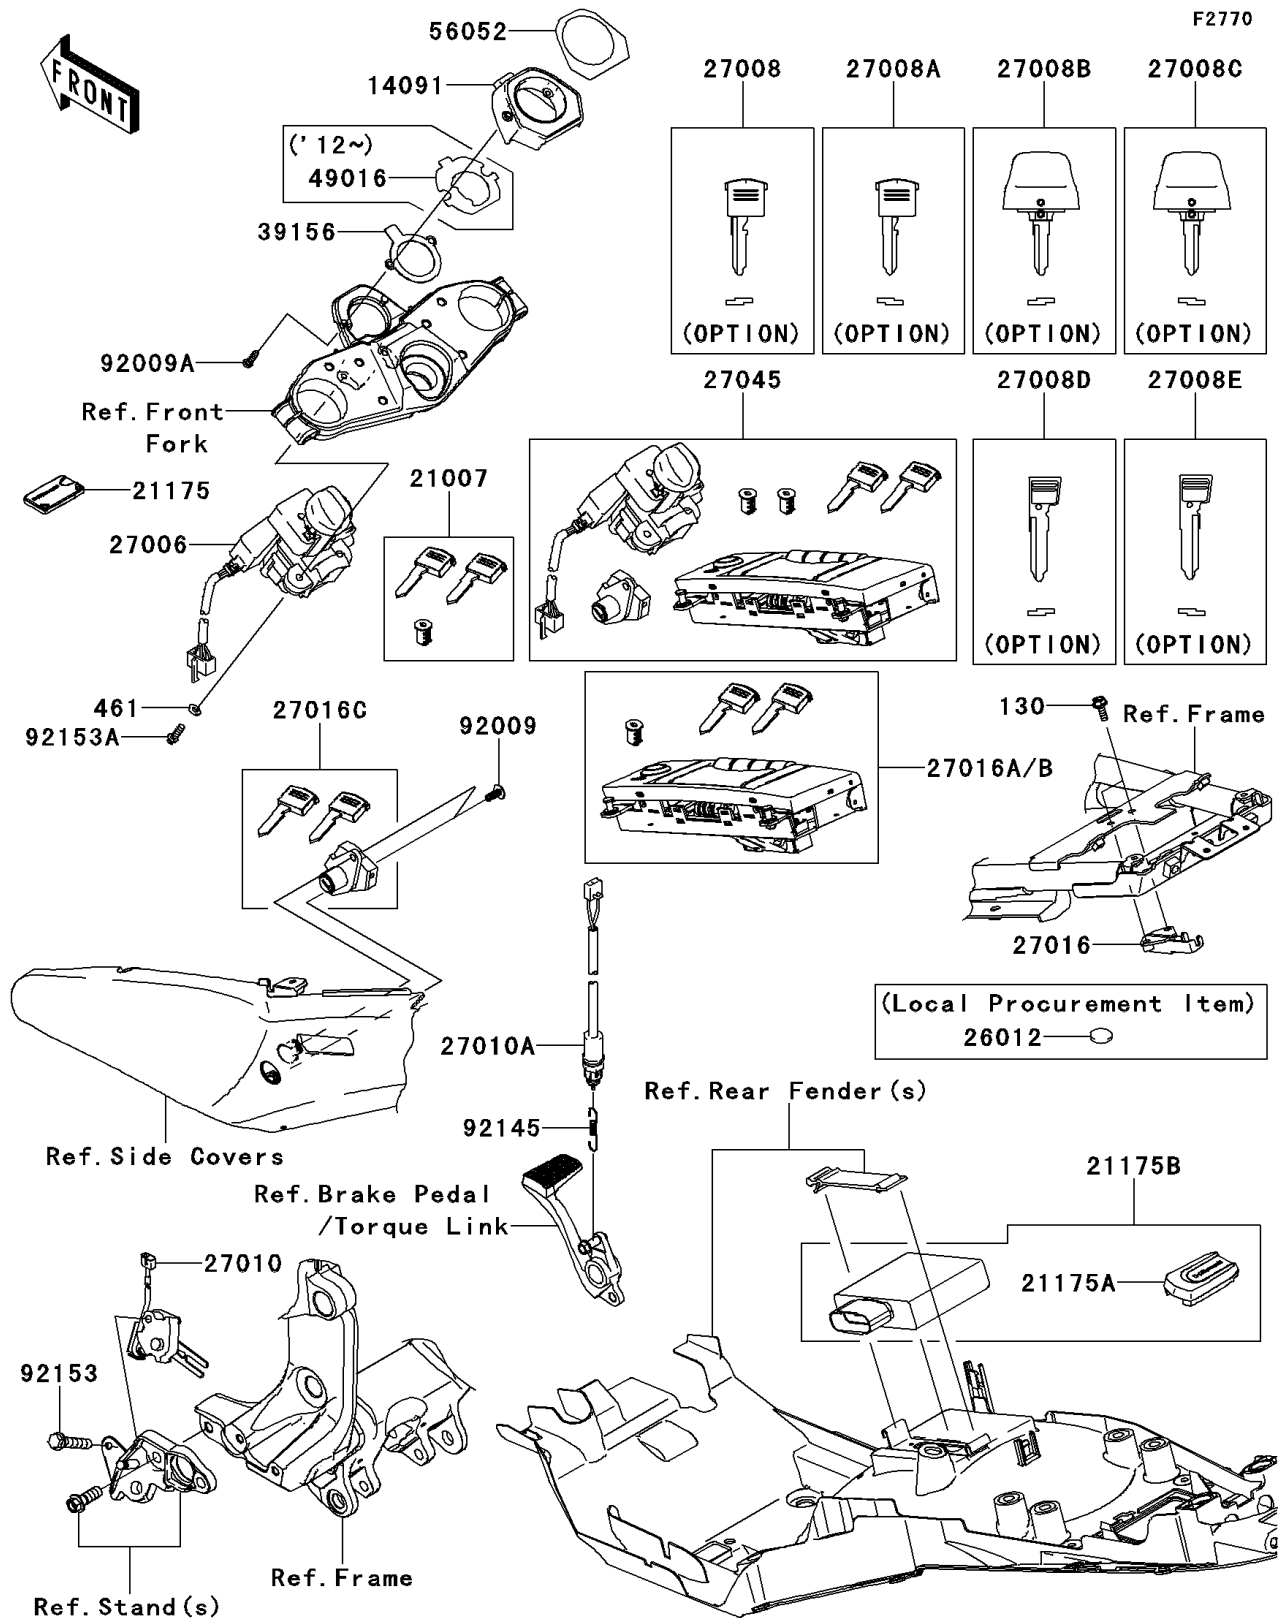

2011 CONCOURS® 14 ABS

PARTS DIAGRAM

Ignition Switch/Locks/Reflectors

2011 CONCOURS® 14 ABS

PARTS LIST

Ignition Switch/Locks/Reflectors

ITEM NAME

PART NUMBER

QUANTITY
