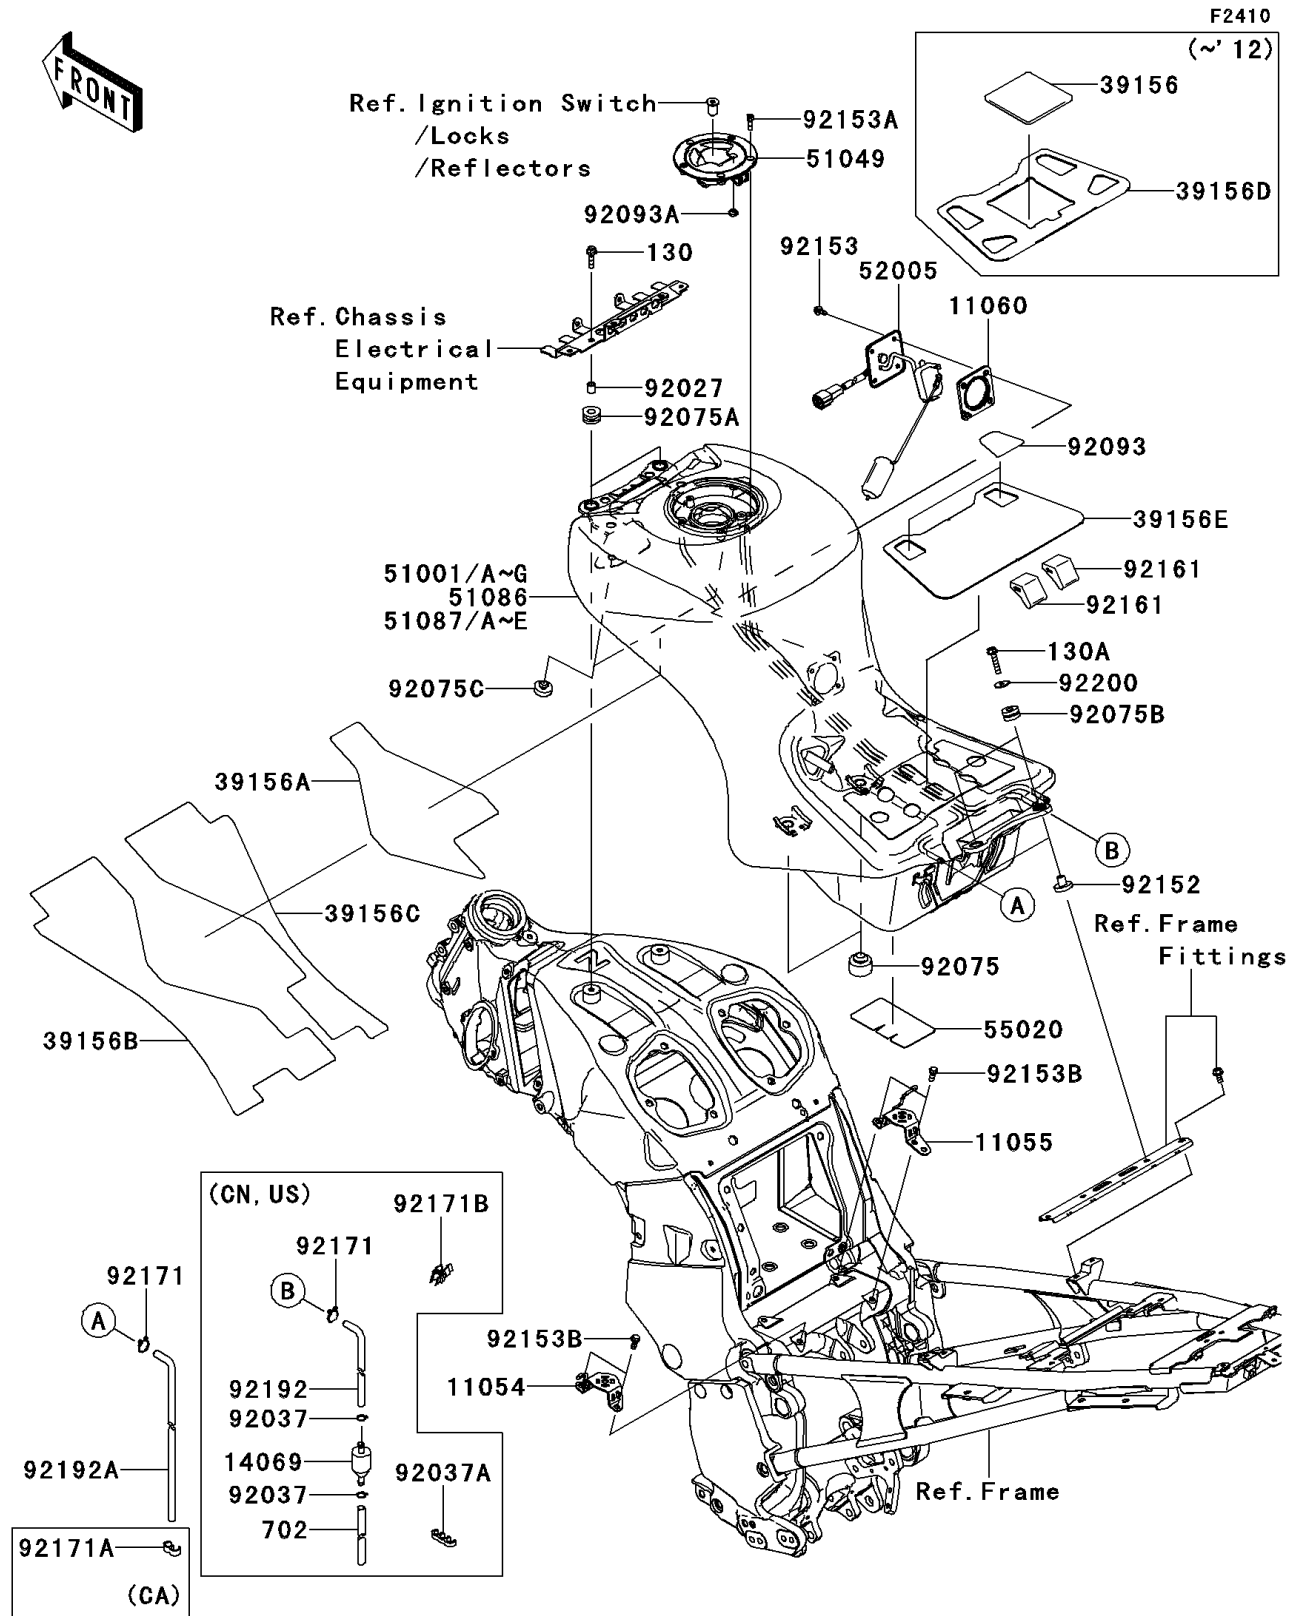

2012 CONCOURS® 14 ABS

PARTS DIAGRAM

Fuel Tank

2012 CONCOURS® 14 ABS

PARTS LIST

Fuel Tank

ITEM NAME	PART NUMBER	QUANTITY
BRACKET,FUEL TANK,CNT,LH (Ref # 11054)	11054-0681	1
BRACKET,FUEL TANK,CNT,RH (Ref # 11055)	11055-0348	1
GASKET,FUEL GAUGE (Ref # 11060)	11060-1952	1
PAD,SEAT (Ref # 39156)	39156-0129	1
PAD,FUEL TANK,CNT (Ref # 39156A)	39156-0147	1
PAD,FUEL TANK,LH (Ref # 39156B)	39156-0173	1
PAD,FUEL TANK,RH (Ref # 39156C)	39156-0174	1
PAD,FUEL TANK (Ref # 39156D)	39156-0592	1
CAP-TANK,FUEL (Ref # 51049)	51049-0039	1
BOLT-FLANGED,6X25 (Ref # 130)	130BA0625	2
BOLT-FLANGED,6X30 (Ref # 130A)	130BA0630	2
GAUGE,FUEL (Ref # 52005)	52005-0026	1
GUARD,FUEL TANK (Ref # 55020)	55020-0551	1
COLLAR,6.8X10X12 (Ref # 92027)	92027-162	2
DAMPER (Ref # 92075)	92075-015	2
DAMPER (Ref # 92075A)	92075-1690	2
DAMPER (Ref # 92075B)	92075-209	2
DAMPER (Ref # 92075C)	92075-281	2
SEAL,FUEL TANK CAP (Ref # 92093A)	92093-1030	1
COLLAR (Ref # 92152)	92152-0364	2
BOLT,FLANGED,5X12 (Ref # 92153)	92153-1421	4
BOLT,SOCKET,5X16 (Ref # 92153A)	92153-1616	3
BOLT,FLANGED,6X20 (Ref # 92153B)	92153-1694	4
DAMPER (Ref # 92161)	92161-0458	2
TUBE,DRAIN (Ref # 92192A)	92192-0693	1
WASHER,6.5X20X1.6 (Ref # 92200)	92200-0283	2
BREATHER (Ref # 14069)	14069-0703	1
TANK-COMP-FUEL,EBONY (Ref # 51001A)	51001-0707-H8	1
TANK-COMP-FUEL,C.A.RED (Ref # 51001C)	51001-0707-33M	1

2012 CONCOURS® 14 ABS

PARTS LIST

Fuel Tank

ITEM NAME	PART NUMBER	QUANTITY
TANK-COMP-FUEL,EBONY (Ref # 51087)	51087-5105-H8	1
TANK-COMP-FUEL,C.A.RED (Ref # 51087B)	51087-5105-33M	1
TUBE-RUBBER,7X10X200 (Ref # 702)	702A07200	1
CLAMP,TUBE (Ref # 92037)	92037-147	2
CLAMP,TUBE (Ref # 92037A)	92037-1941	1
CLAMP (Ref # 92171)	92171-0573	1
CLAMP (Ref # 92171)	92171-0573	2
CLAMP (Ref # 92171A)	92171-1184	1
CLAMP (Ref # 92171B)	92171-1708	1
TUBE (Ref # 92192)	92192-0611	1