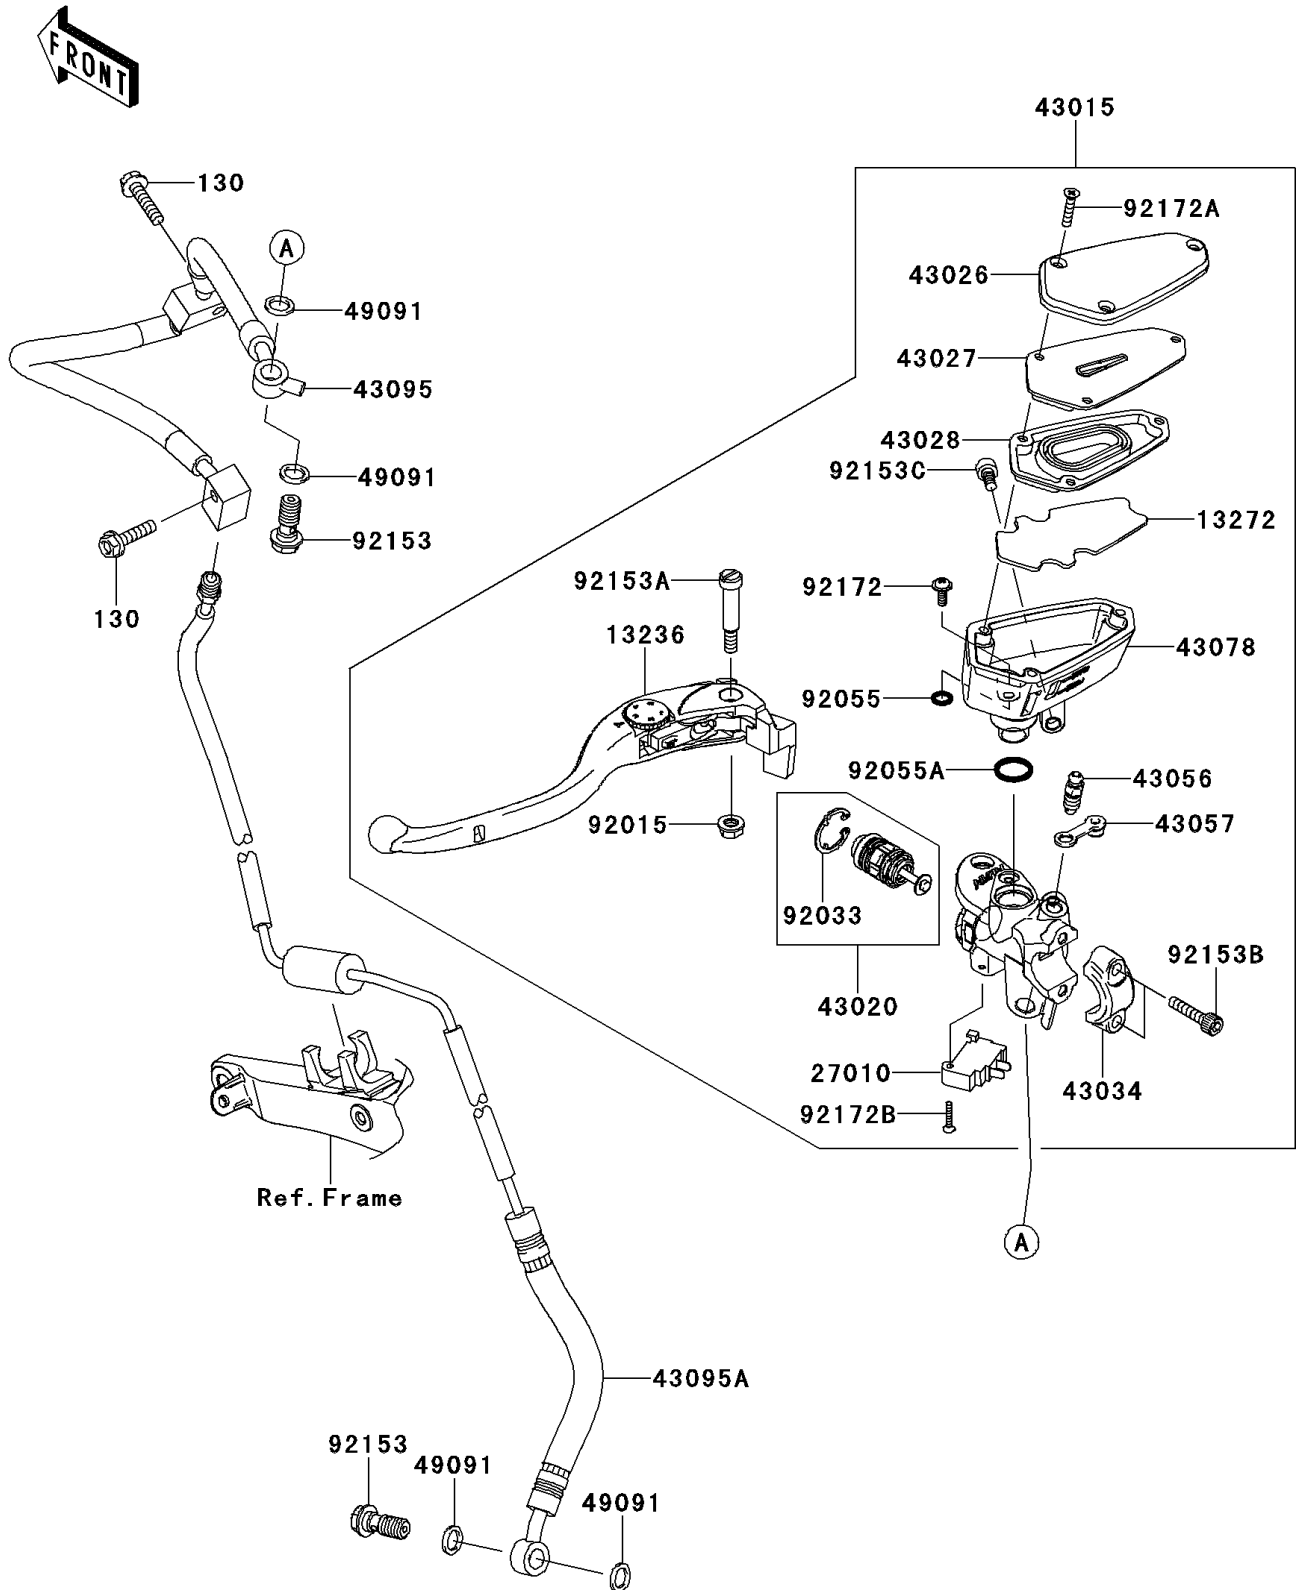

2012 CONCOURS® 14 ABS

PARTS DIAGRAM

Clutch Master Cylinder

F2380

2012 CONCOURS® 14 ABS

PARTS LIST

Clutch Master Cylinder

ITEM NAME

PART NUMBER

QUANTITY
