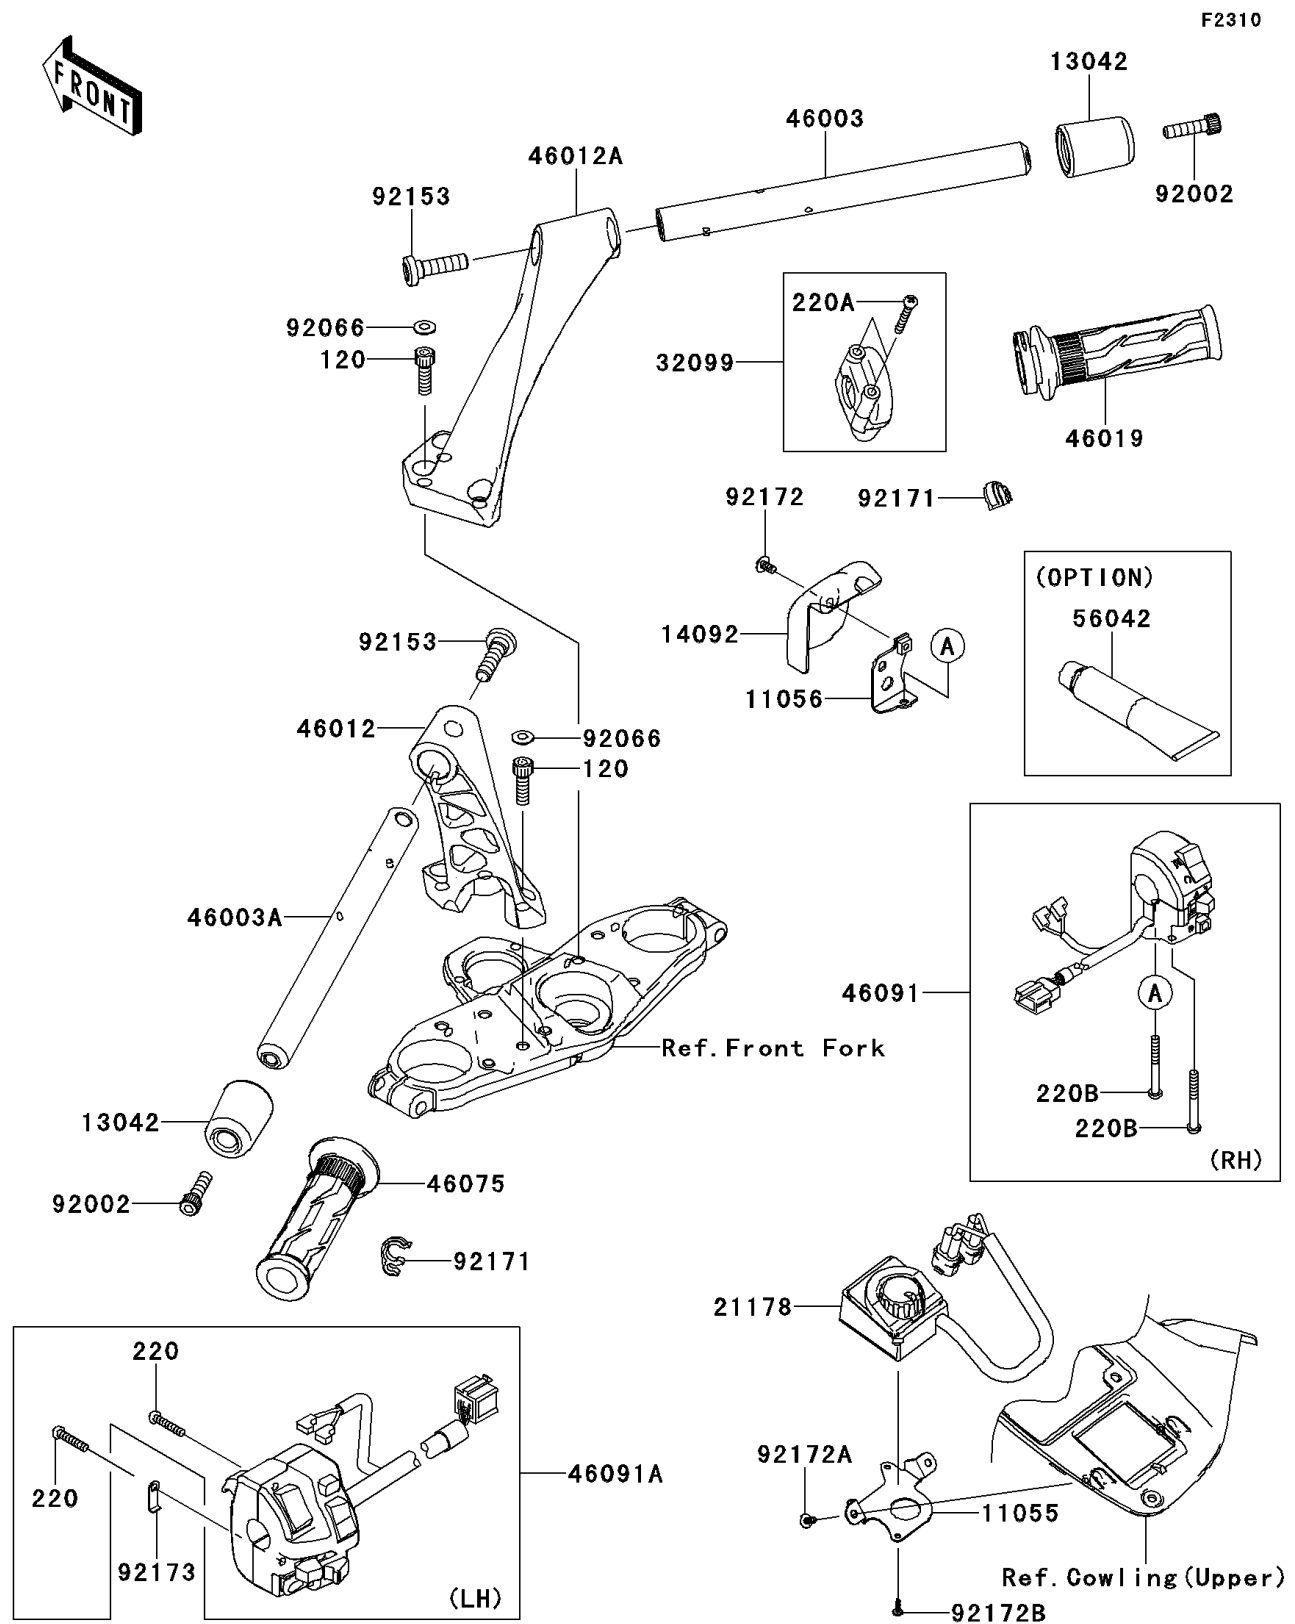

2012 CONCOURS® 14 ABS

PARTS DIAGRAM

Handlebar

2012 CONCOURS® 14 ABS

PARTS LIST

Handlebar

ITEM NAME

PART NUMBER

QUANTITY
