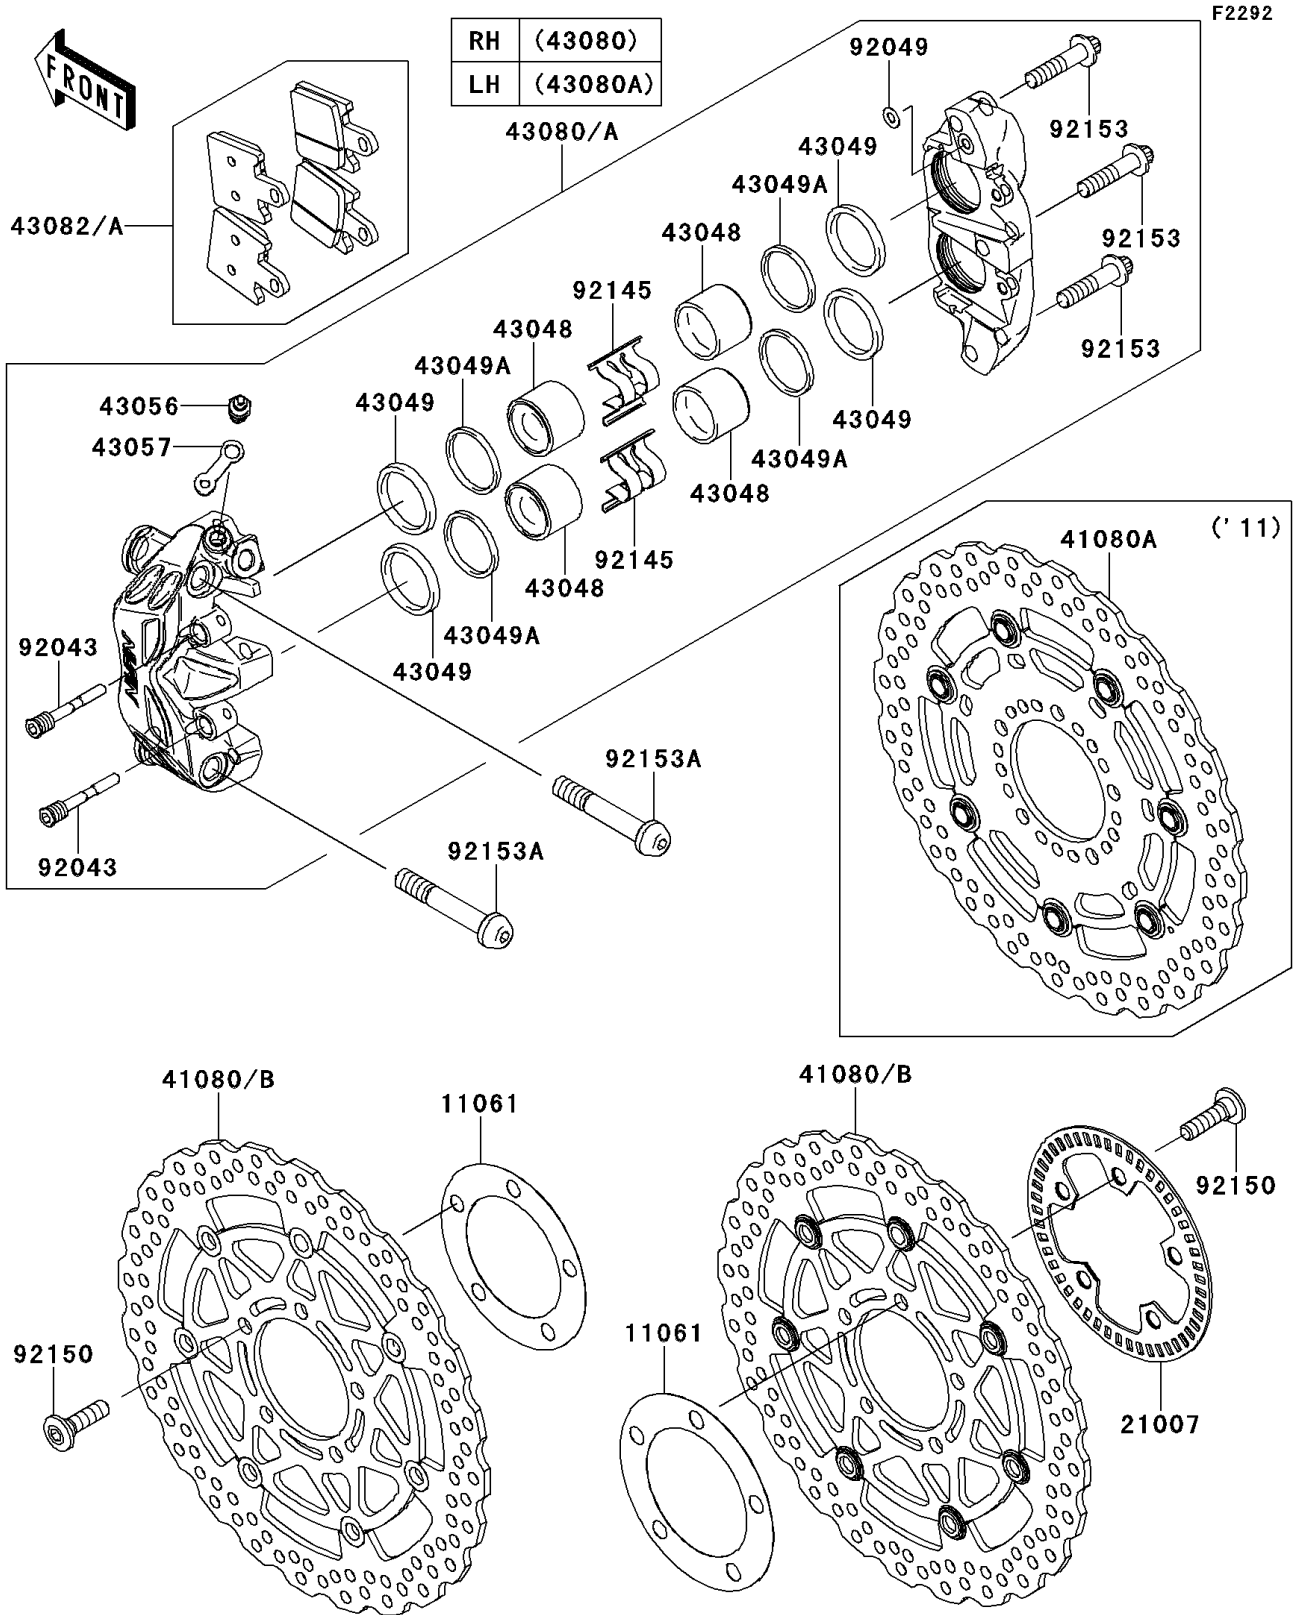

2012 CONCOURS® 14 ABS

PARTS DIAGRAM

Front Brake

2012 CONCOURS® 14 ABS

PARTS LIST

Front Brake

ITEM NAME

PART NUMBER

QUANTITY
