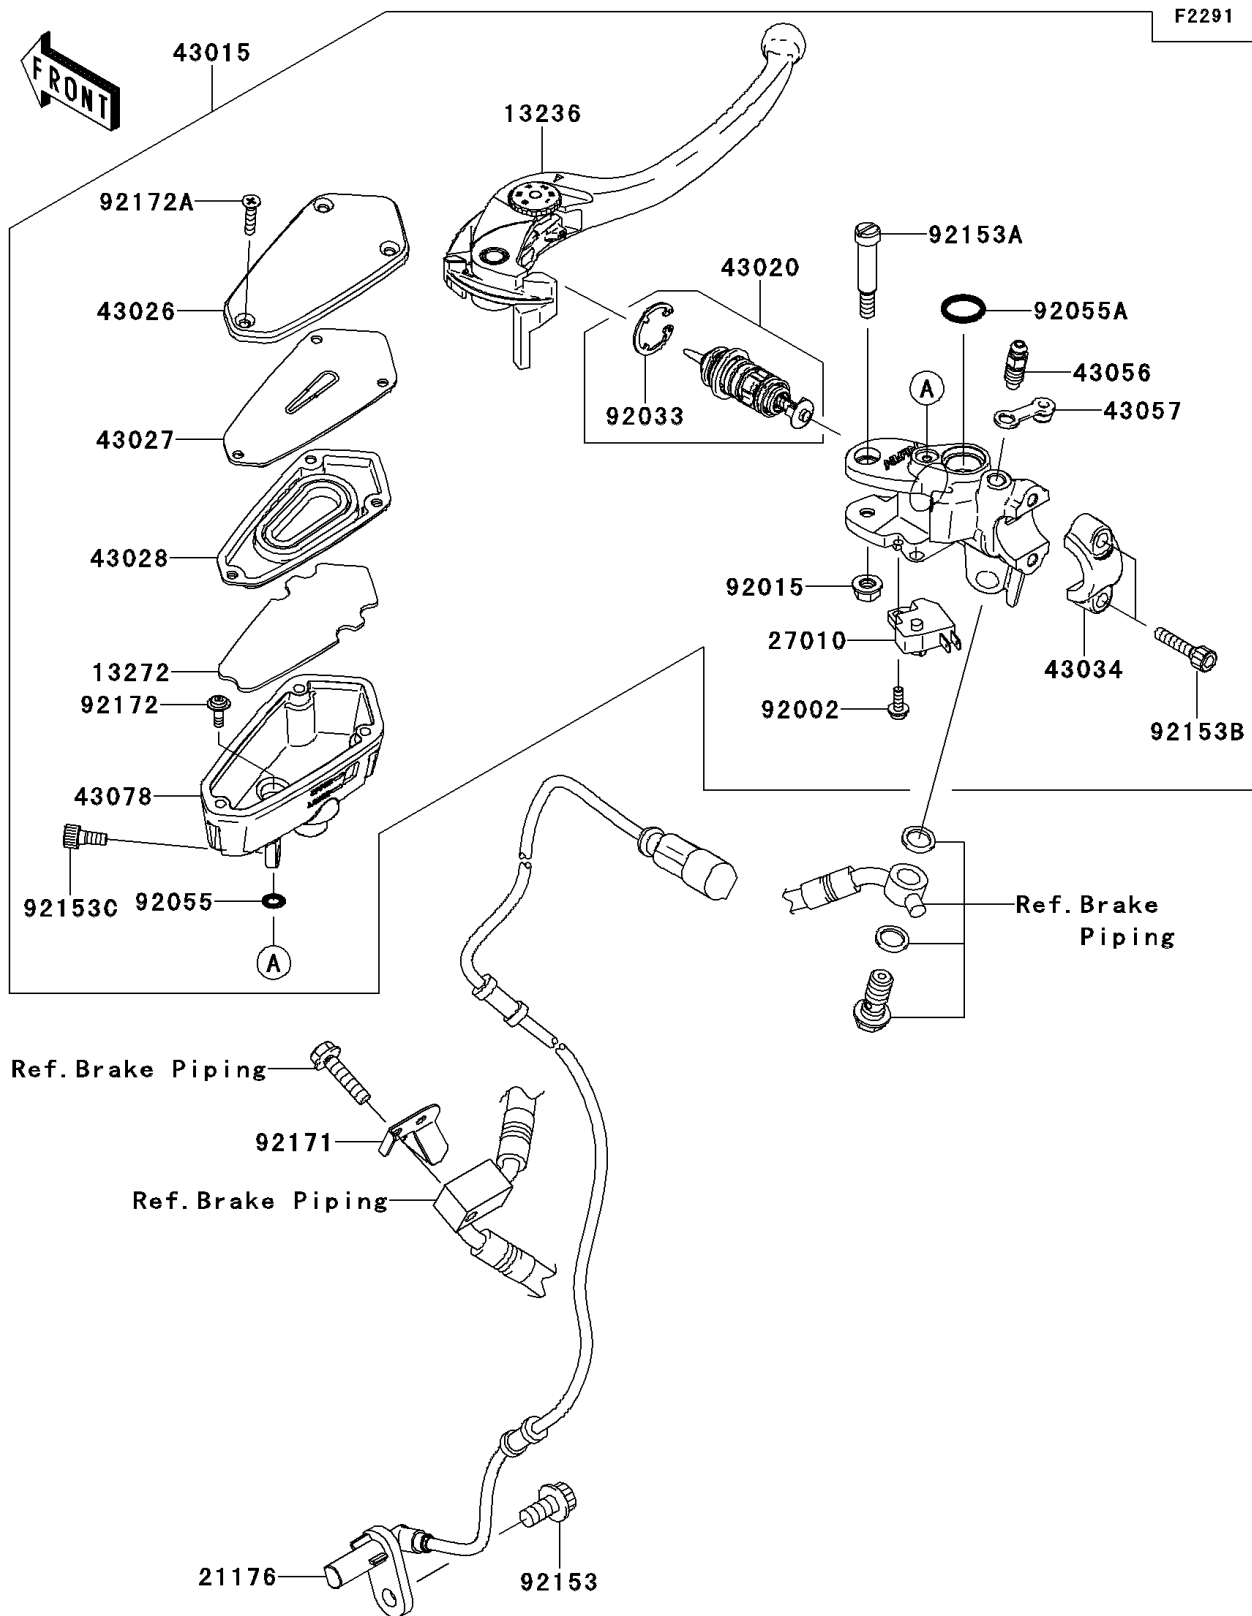

2014 CONCOURS® 14 ABS

PARTS DIAGRAM Front Master Cylinder

2014 CONCOURS® 14 ABS

PARTS LIST

Front Master Cylinder

ITEM NAME	PART NUMBER	QUANTITY
LEVER-COMP,FRONT BRAKE (Ref # 13236)	13236-0103	1
PLATE (Ref # 13272)	13272-0220	1
SENSOR,SPEED (Ref # 21176)	21176-0130	1
SWITCH,BRAKE (Ref # 27010)	27010-0025	1
CYLINDER-ASSY-MASTER,FR (Ref # 43015)	43015-0148	1
PISTON-COMP-BRAKE (Ref # 43020)	43020-0010	1
CAP-BRAKE (Ref # 43026)	43026-0011	1
PLATE-DIAPHRAGM (Ref # 43027)	43027-0003	1
DIAPHRAGM (Ref # 43028)	43028-0008	1
HOLDER-BRAKE,MASTER CYLINDER (Ref # 43034)	43034-0056	1
BREATHER-BRAKE (Ref # 43056)	43056-1056	1
CAP-BREATHER (Ref # 43057)	43057-1001	1
RESERVOIR (Ref # 43078)	43078-0048	1
BOLT,SCREW,4X12 (Ref # 92002)	92002-1323	1
NUT,FLANGED,6MM (Ref # 92015)	92015-1528	1
RING-SNAP (Ref # 92033)	92033-0034	1
RING-O (Ref # 92055)	92055-0137	1
RING-O,14.8X2.4 (Ref # 92055A)	92055-0741	1
BOLT,SOCKET,8X16 (Ref # 92153)	92153-0327	1
BOLT,LEVER (Ref # 92153A)	92153-0868	1
BOLT,SOCKET,6X22 (Ref # 92153B)	92153-1518	2
BOLT,SOCKET,6X12 (Ref # 92153C)	92153-1853	1
CLAMP (Ref # 92171)	92171-0624	1
SCREW (Ref # 92172)	92172-0319	1
SCREW,4X20 (Ref # 92172A)	92172-0320	3