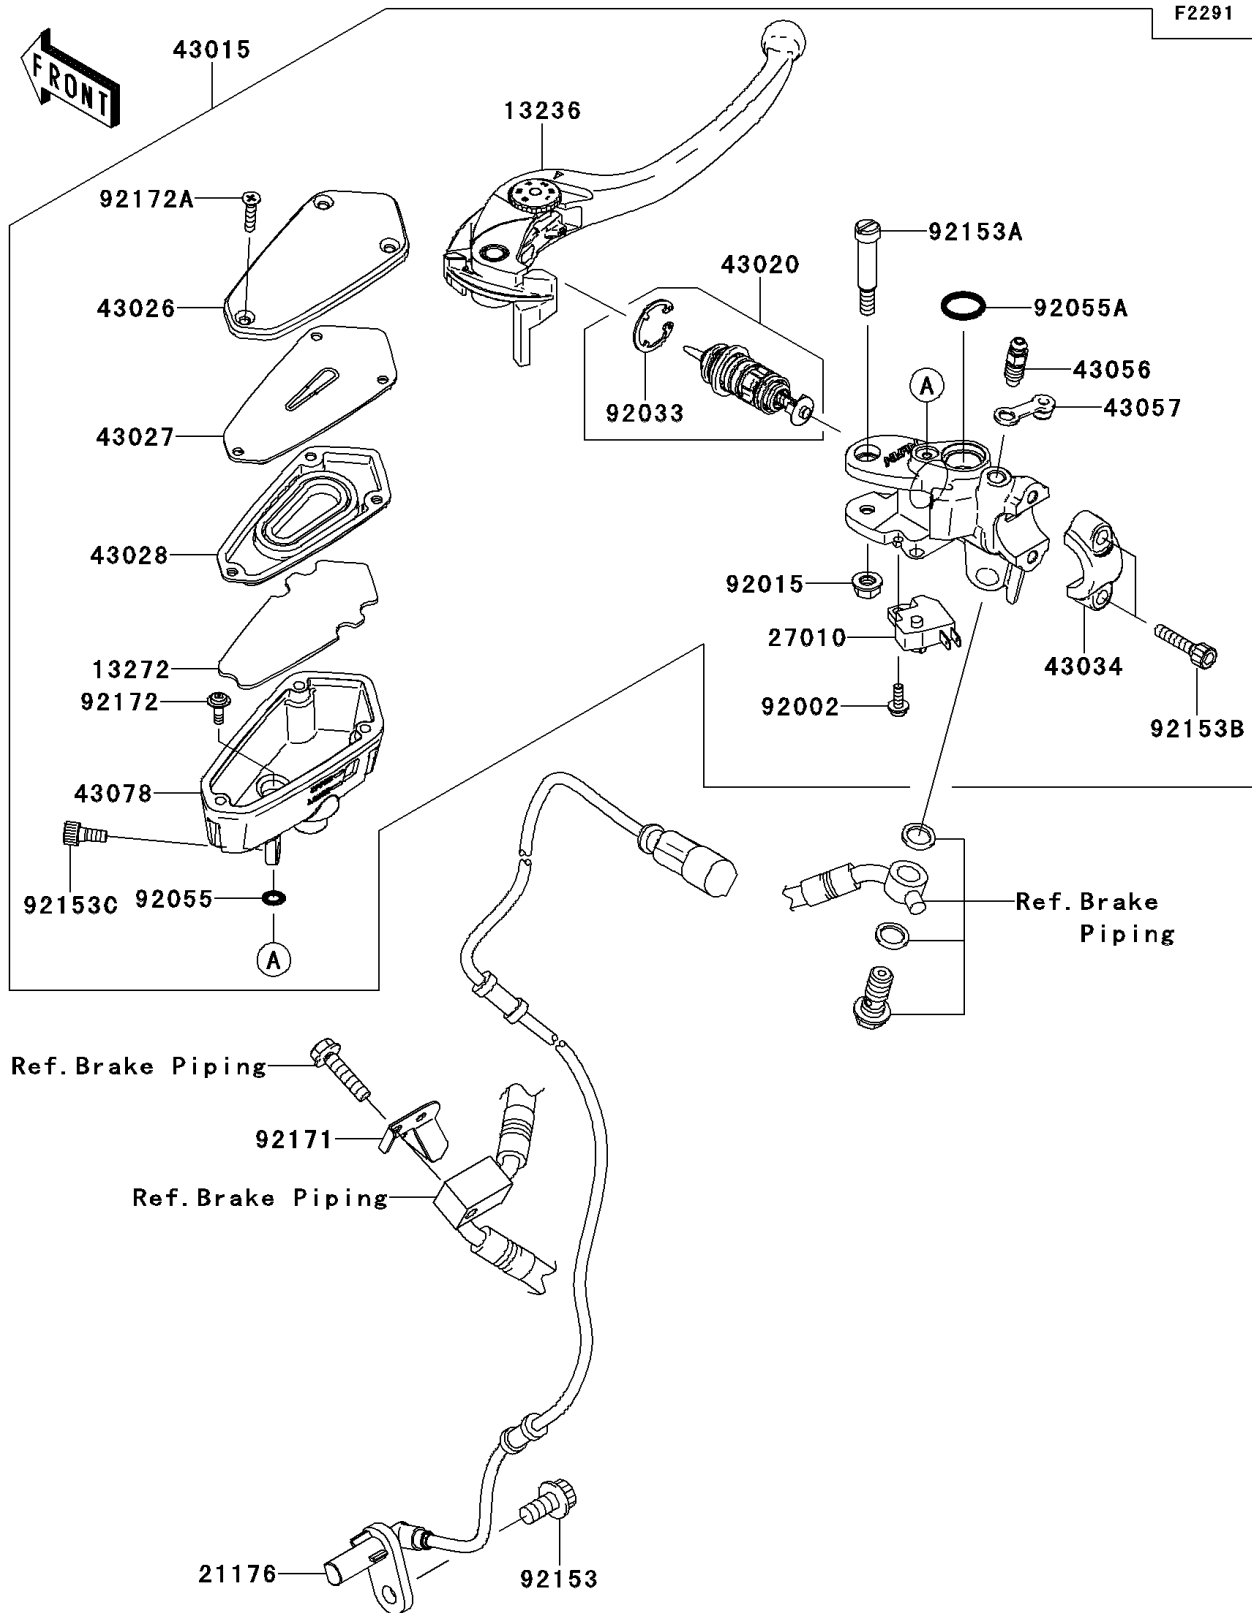

2012 CONCOURS® 14 ABS

PARTS DIAGRAM Front Master Cylinder

2012 CONCOURS® 14 ABS

PARTS LIST

Front Master Cylinder

ITEM NAME

PART NUMBER

QUANTITY
