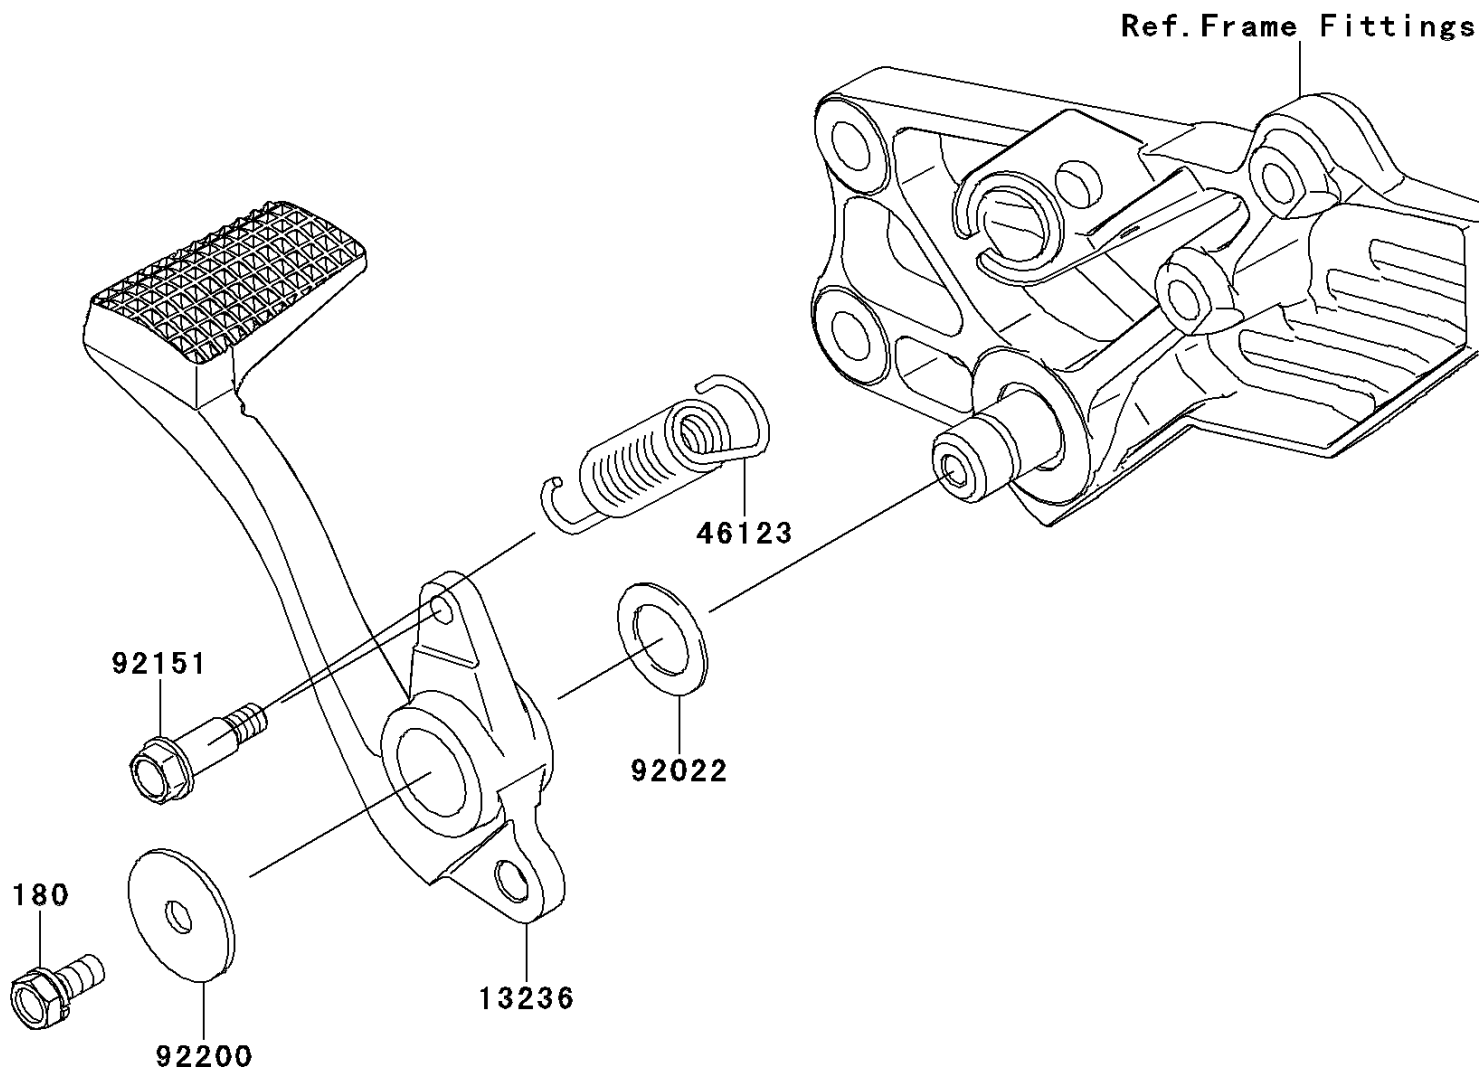

2012 CONCOURS® 14 ABS

PARTS DIAGRAM

Brake Pedal/Torque Link

F2260

2012 CONCOURS® 14 ABS

PARTS LIST

Brake Pedal/Torque Link

ITEM NAME

PART NUMBER

QUANTITY
