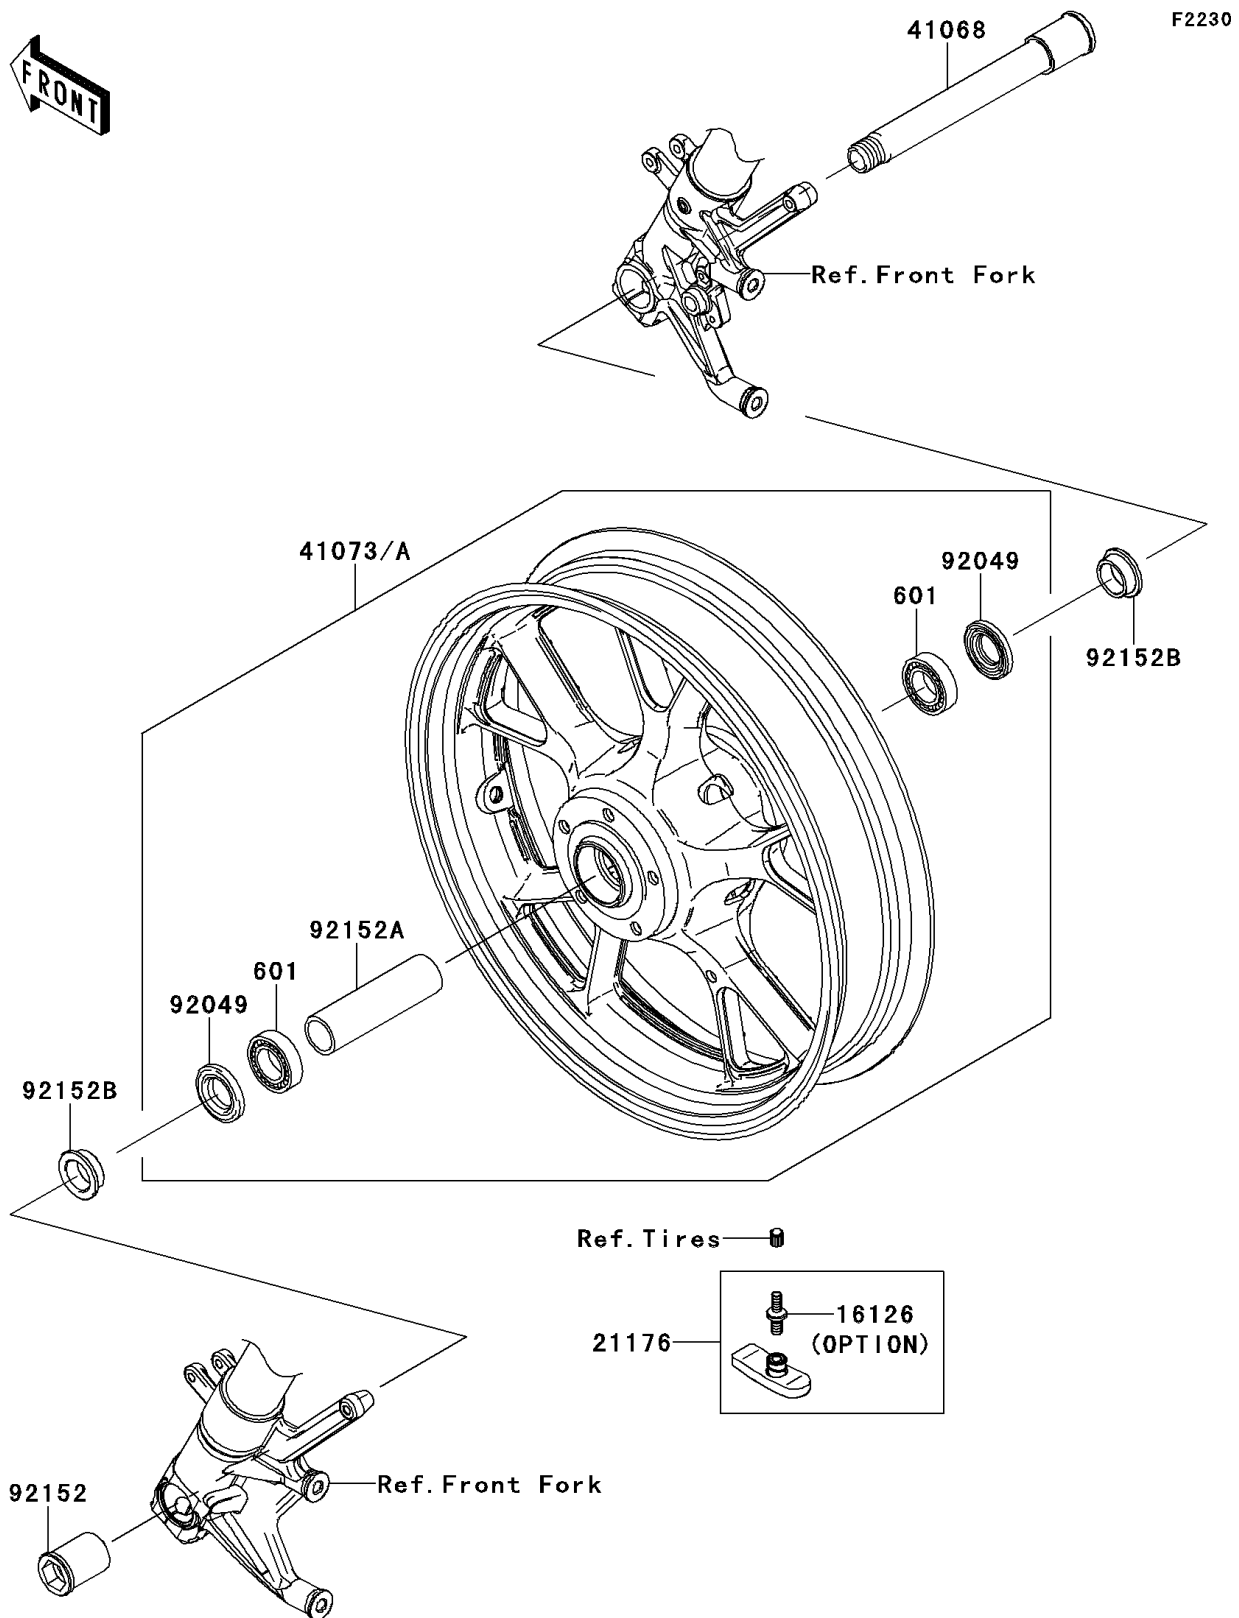

2012 CONCOURS® 14 ABS

PARTS DIAGRAM

Front Wheel(CAF-CDF)

2012 CONCOURS® 14 ABS

PARTS LIST

Front Wheel(CAF-CDF)

ITEM NAME	PART NUMBER	QUANTITY
BEARING-BALL,#6005UU (Ref # 601)	601B6005UU	2
VALVE,TIRE PRESSURE SENSOR (Ref # 16126)	16126-0040	1
SENSOR,TPMS 315MHZ (Ref # 21176)	21176-0125	1
AXLE,FR (Ref # 41068)	41068-0049	1
WHEEL-ASSY,FR,G.BLACK (Ref # 41073)	41073-0105-18F	1
SEAL-OIL,BJN-C2 32X47X5 (Ref # 92049)	92049-0050	2
COLLAR,FR AXLE,LH,L=44.5 (Ref # 92152)	92152-0240	1
COLLAR,FR HUB,L=115 (Ref # 92152A)	92152-0242	1
COLLAR,25X32X13 (Ref # 92152B)	92152-0289	2