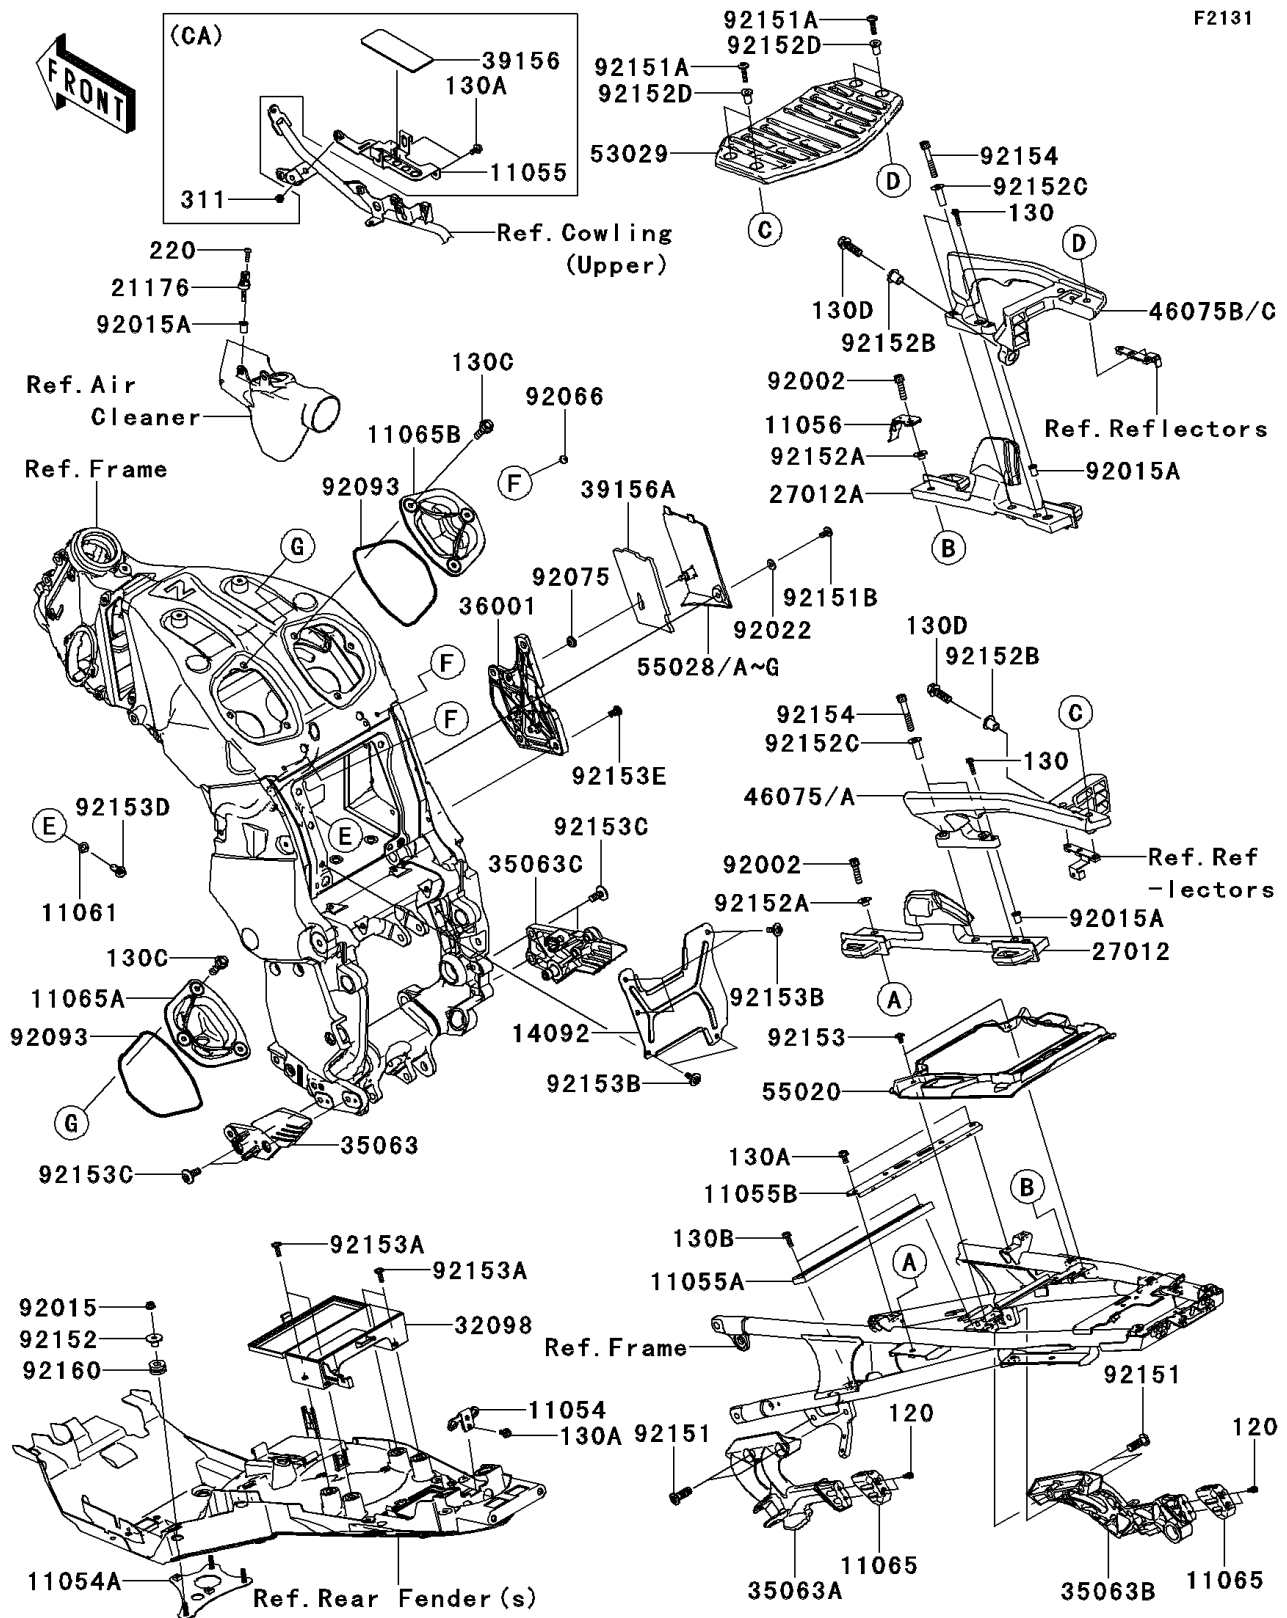

2012 CONCOURS® 14 ABS

PARTS DIAGRAM

Frame Fittings

2012 CONCOURS® 14 ABS

PARTS LIST Frame Fittings

ITEM NAME	PART NUMBER	QUANTITY
-----------	-------------	----------
