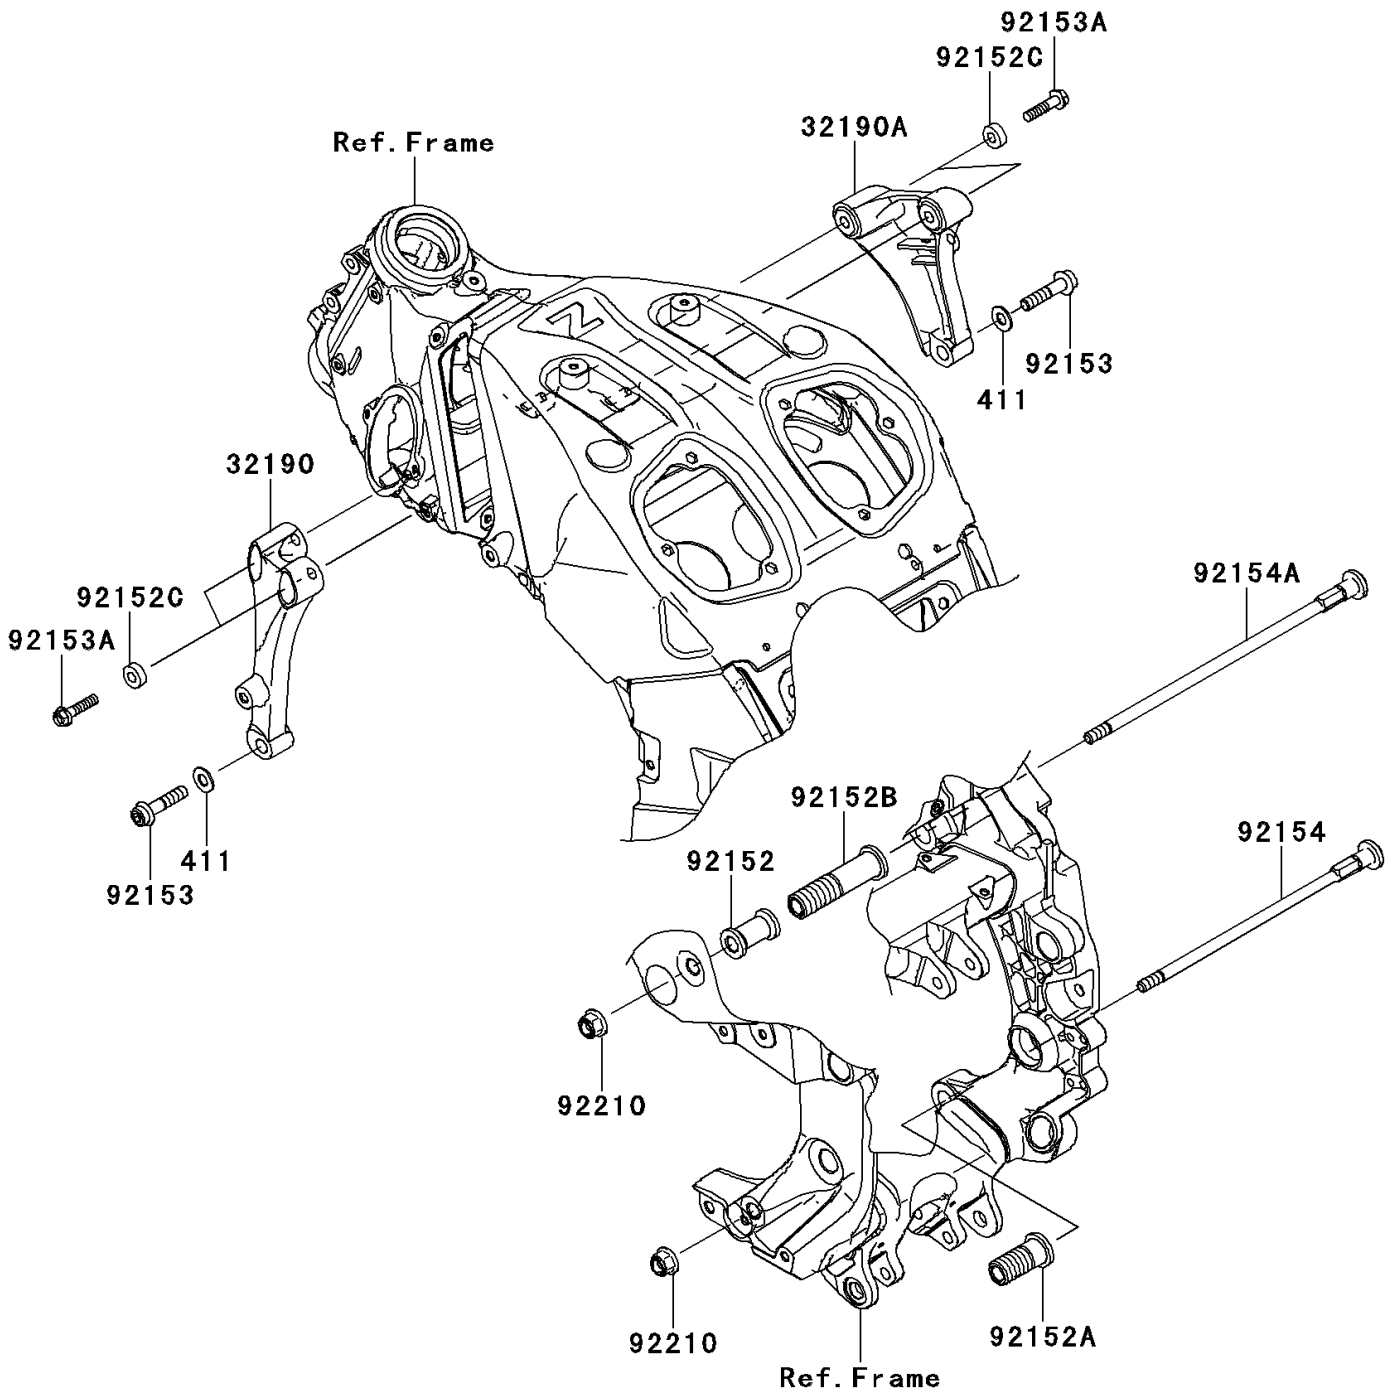

2012 CONCOURS® 14 ABS

PARTS DIAGRAM

Engine Mount

F2122

2012 CONCOURS® 14 ABS

PARTS LIST

Engine Mount

| ITEM NAME | PART NUMBER | QUANTITY |
|-------------------------------------|-------------|----------|
| WASHER-PLAIN,10MM (Ref # 411) | 411AA1000 | 2 |
| BRACKET-ENGINE,FR,LH (Ref # 32190) | 32190-0424 | 1 |
| BRACKET-ENGINE,FR,RH (Ref # 32190A) | 32190-0425 | 1 |
| COLLAR,L=43.2 (Ref # 92152) | 92152-0368 | 1 |
| COLLAR,ADJUST,RR,LWR (Ref # 92152A) | 92152-0370 | 1 |
| COLLAR,ADJUST,RR,UPP (Ref # 92152B) | 92152-0371 | 1 |
| COLLAR,8.8X20X7 (Ref # 92152C) | 92152-0502 | 4 |
| BOLT,SOCKET,10X45 (Ref # 92153) | 92153-1769 | 2 |
| BOLT,FLANGED,8X35 (Ref # 92153A) | 92153-1770 | 4 |
| BOLT,SOCKET,12X268 (Ref # 92154) | 92154-0089 | 1 |
| BOLT,SOCKET,12X312 (Ref # 92154A) | 92154-0090 | 1 |
| NUT,LOCK,FLANGED,12MM (Ref # 92210) | 92210-0287 | 2 |