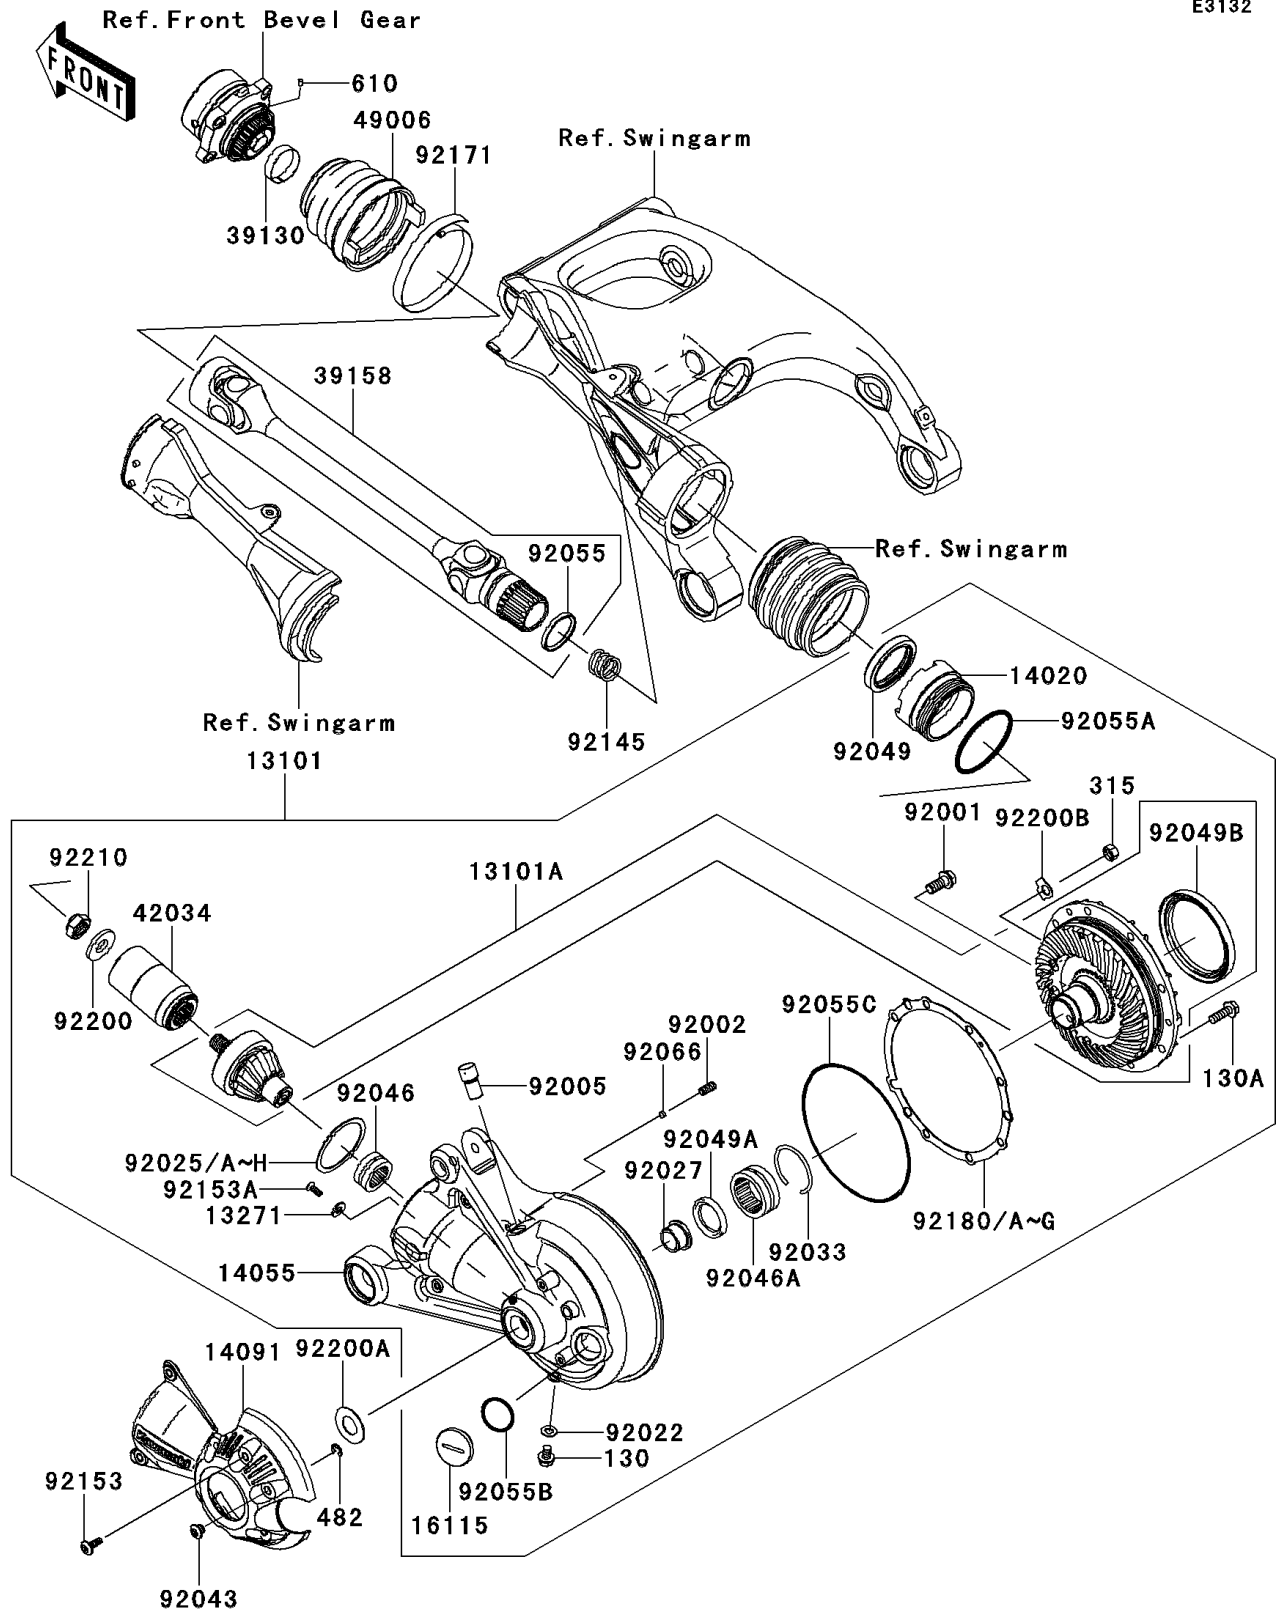

2012 CONCOURS® 14 ABS

PARTS DIAGRAM

Drive Shaft/Final Gear

E3132

2012 CONCOURS® 14 ABS

PARTS LIST

Drive Shaft/Final Gear

ITEM NAME

PART NUMBER

QUANTITY
