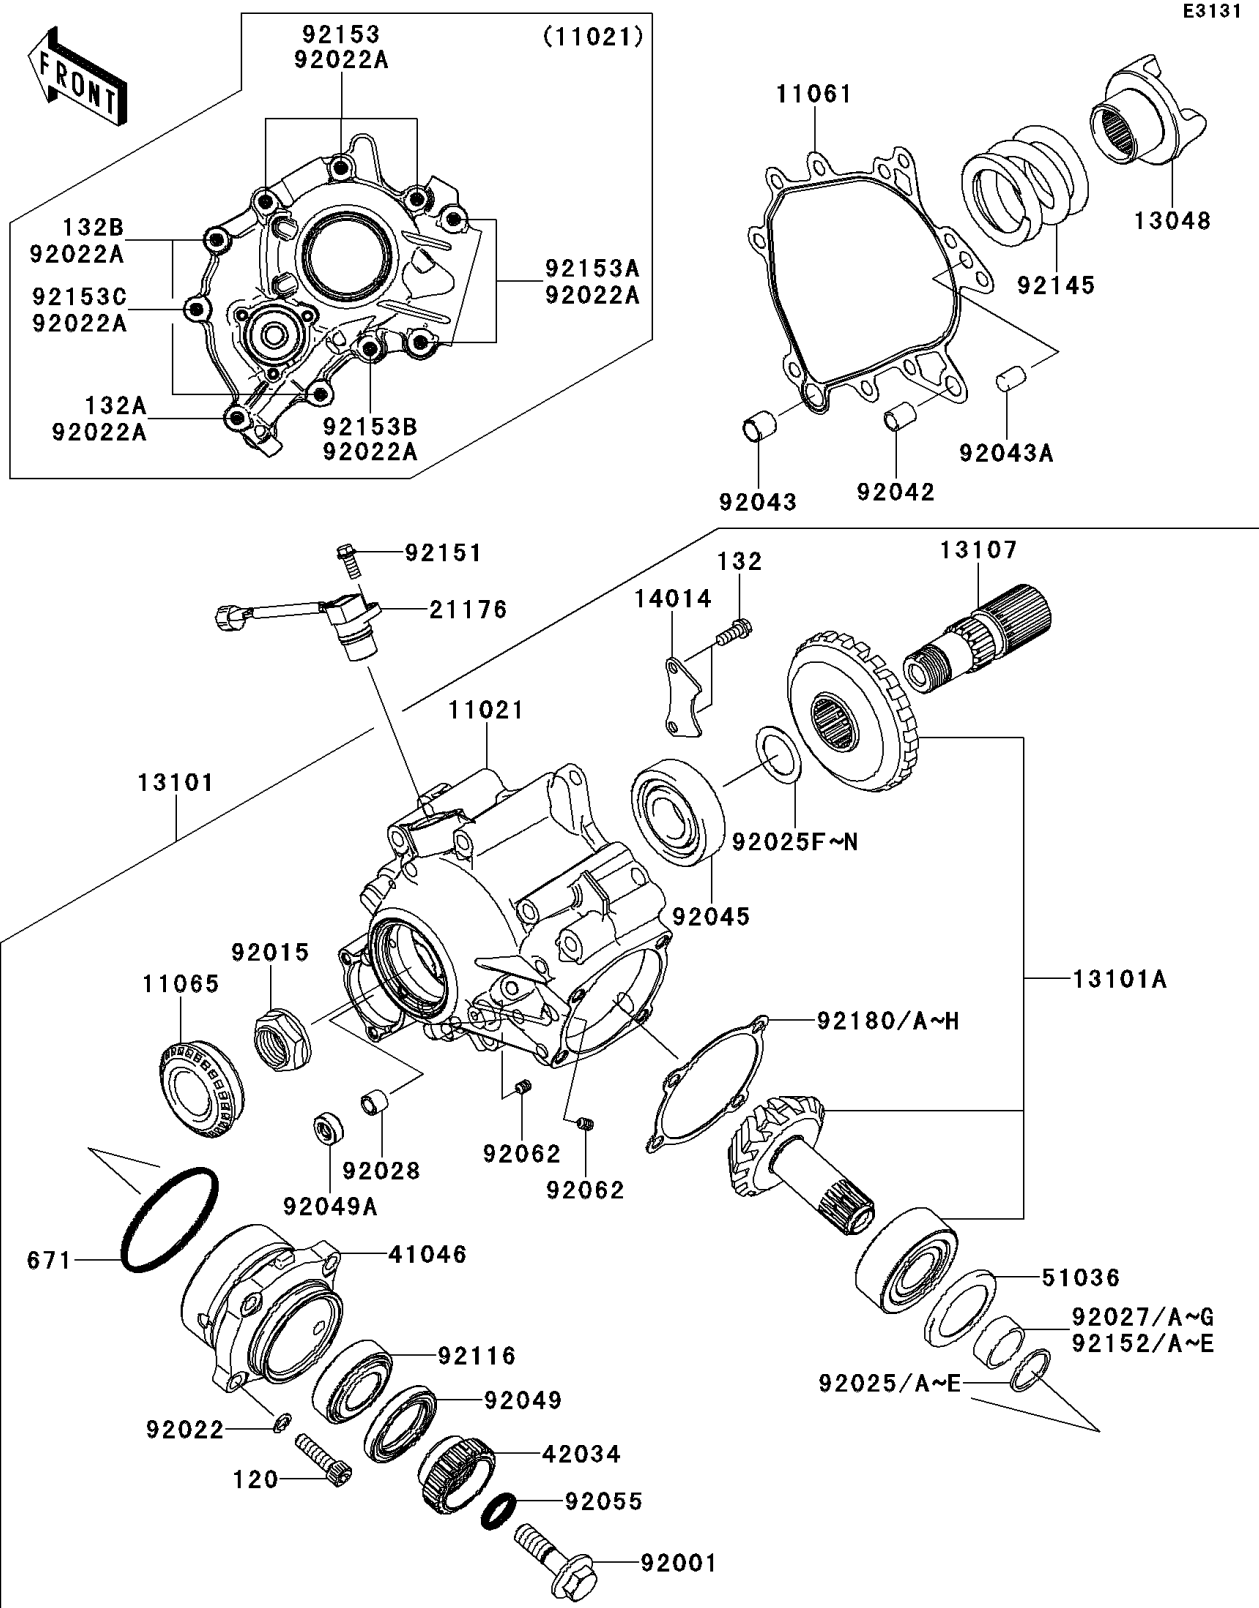

2012 CONCOURS® 14 ABS

PARTS DIAGRAM

Front Bevel Gear

2012 CONCOURS® 14 ABS

PARTS LIST

Front Bevel Gear

ITEM NAME

PART NUMBER

QUANTITY
