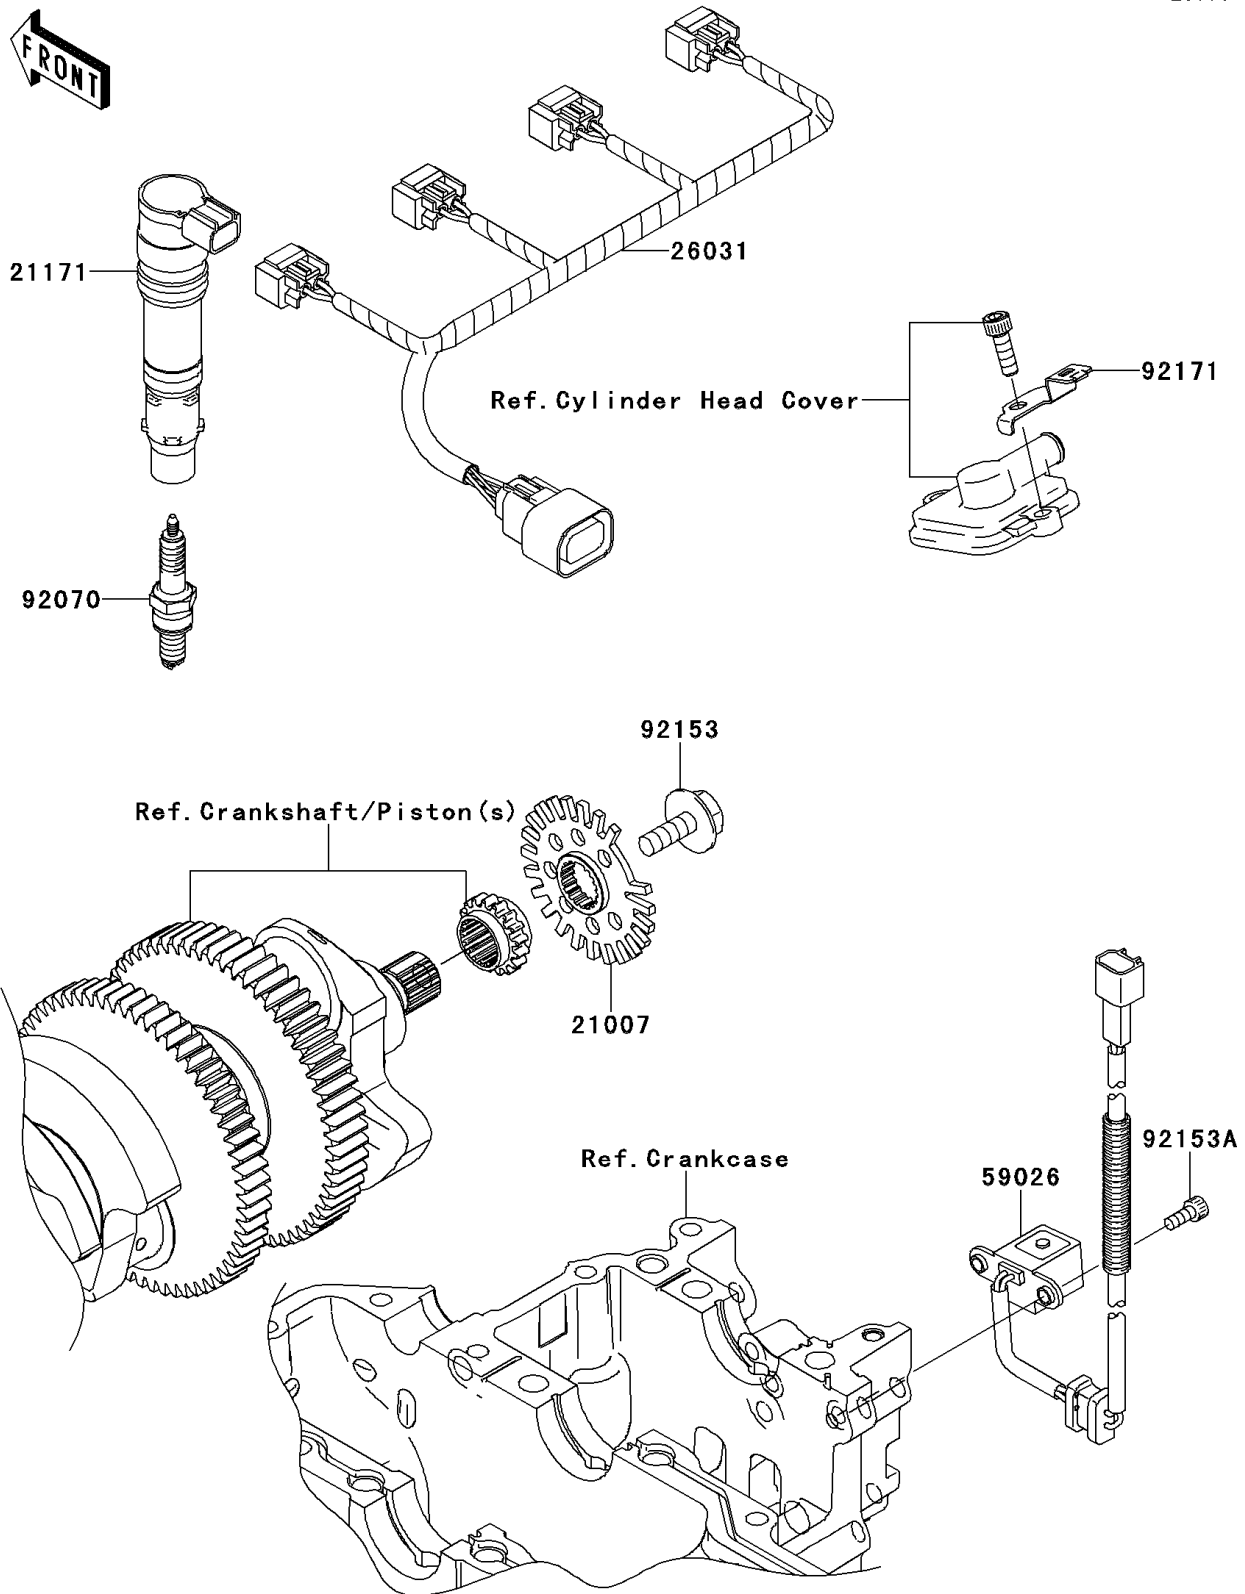

2012 CONCOURS® 14 ABS

PARTS DIAGRAM

Ignition System

E1830

2012 CONCOURS® 14 ABS

PARTS LIST

Ignition System

ITEM NAME	PART NUMBER	QUANTITY
ROTOR (Ref # 21007)	21007-0066	1
COIL-ASSY-IGNITION (Ref # 21171)	21171-0005	4
HARNESS,SUB (Ref # 26031)	26031-0742	1
COIL-PULSING (Ref # 59026)	59026-0028	1
PLUG-SPARK,CR9EIA(NGK) (Ref # 92070)	92070-0014	4
BOLT,FLANGED,8X23 (Ref # 92153)	92153-0549	1
BOLT,SOCKET,5X12 (Ref # 92153A)	92153-1293	2
CLAMP (Ref # 92171)	92171-0524	1