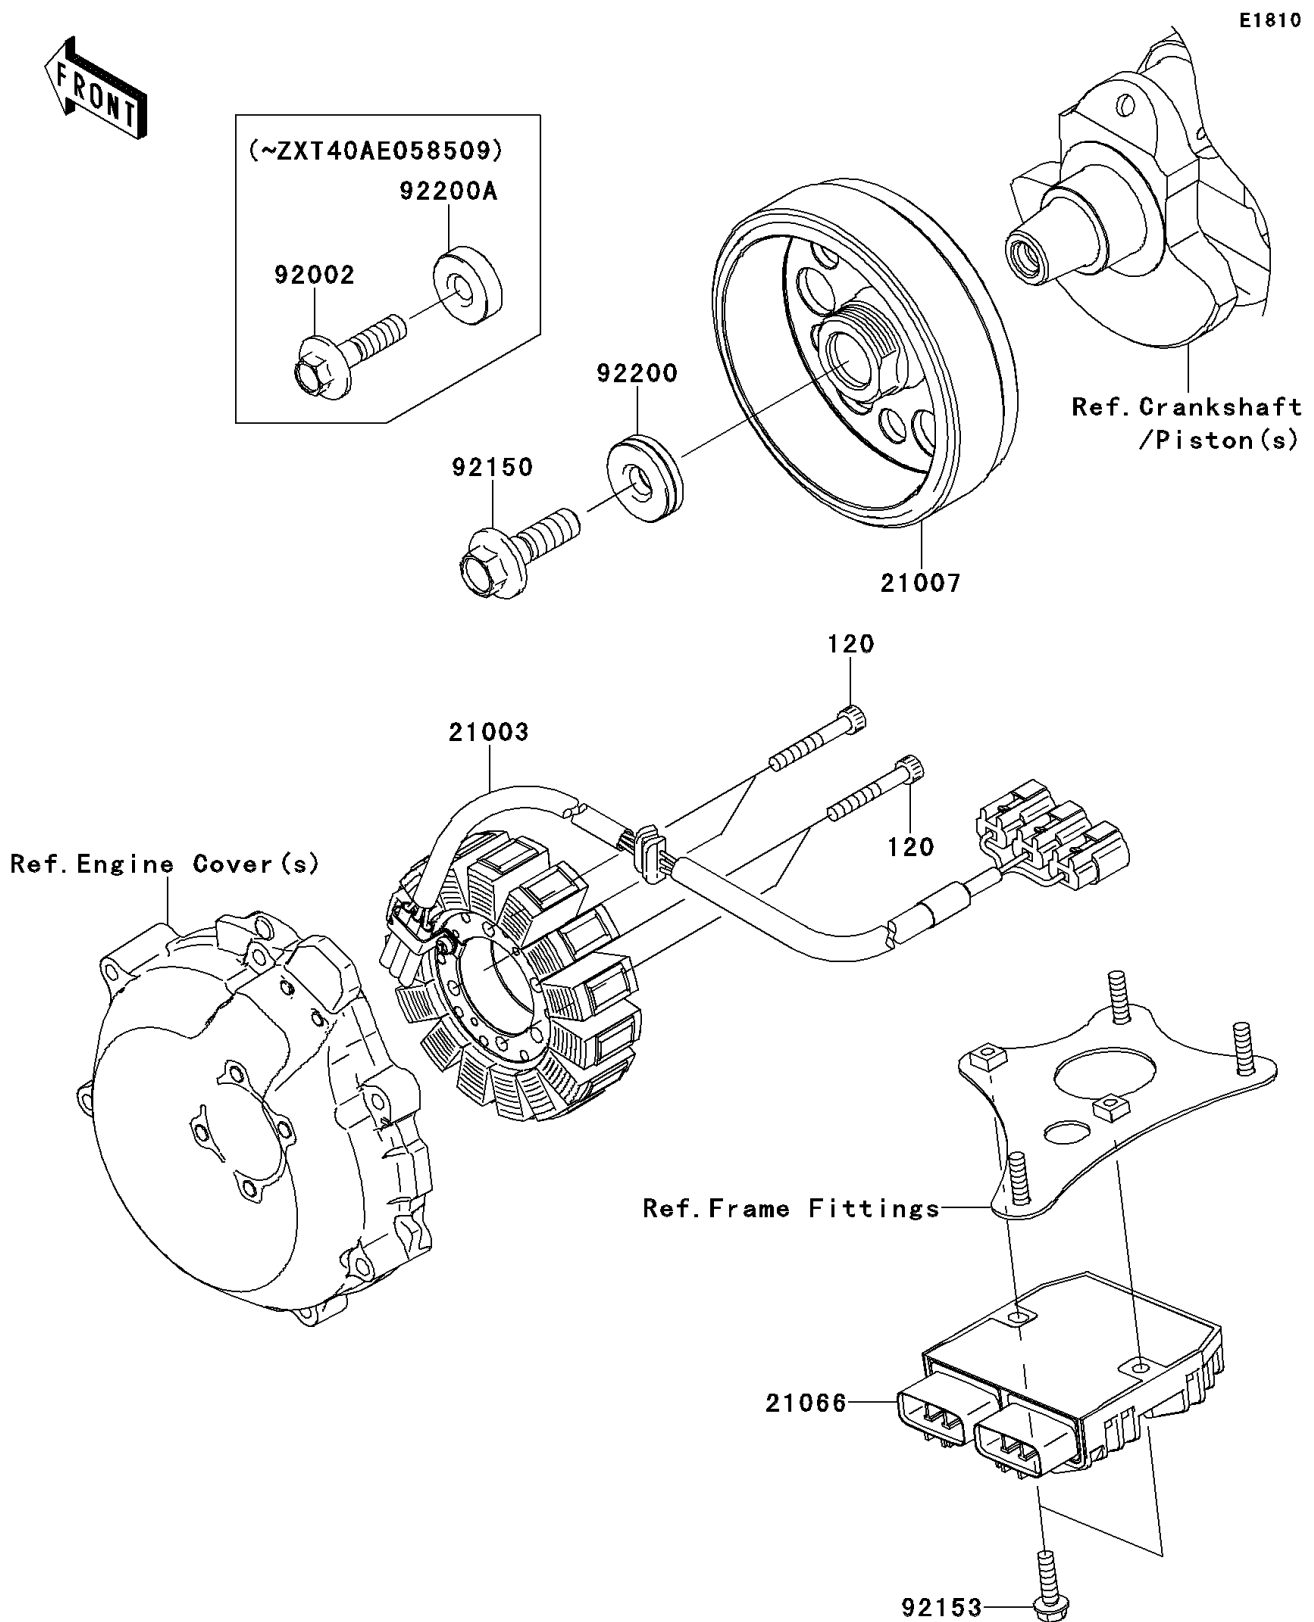

2012 CONCOURS® 14 ABS

PARTS DIAGRAM

Generator

2012 CONCOURS® 14 ABS

PARTS LIST

Generator

ITEM NAME	PART NUMBER	QUANTITY
BOLT-SOCKET,6X40 (Ref # 120)	120CA0640	4
STATOR (Ref # 21003)	21003-0085	1
ROTOR (Ref # 21007)	21007-0125	1
REGULATOR-VOLTAGE (Ref # 21066)	21066-0714	1
BOLT,12X40 (Ref # 92150)	92150-1717	1
BOLT,FLANGED,6X22 (Ref # 92153)	92153-1598	2
WASHER,12X34X9 (Ref # 92200)	92200-0369	1