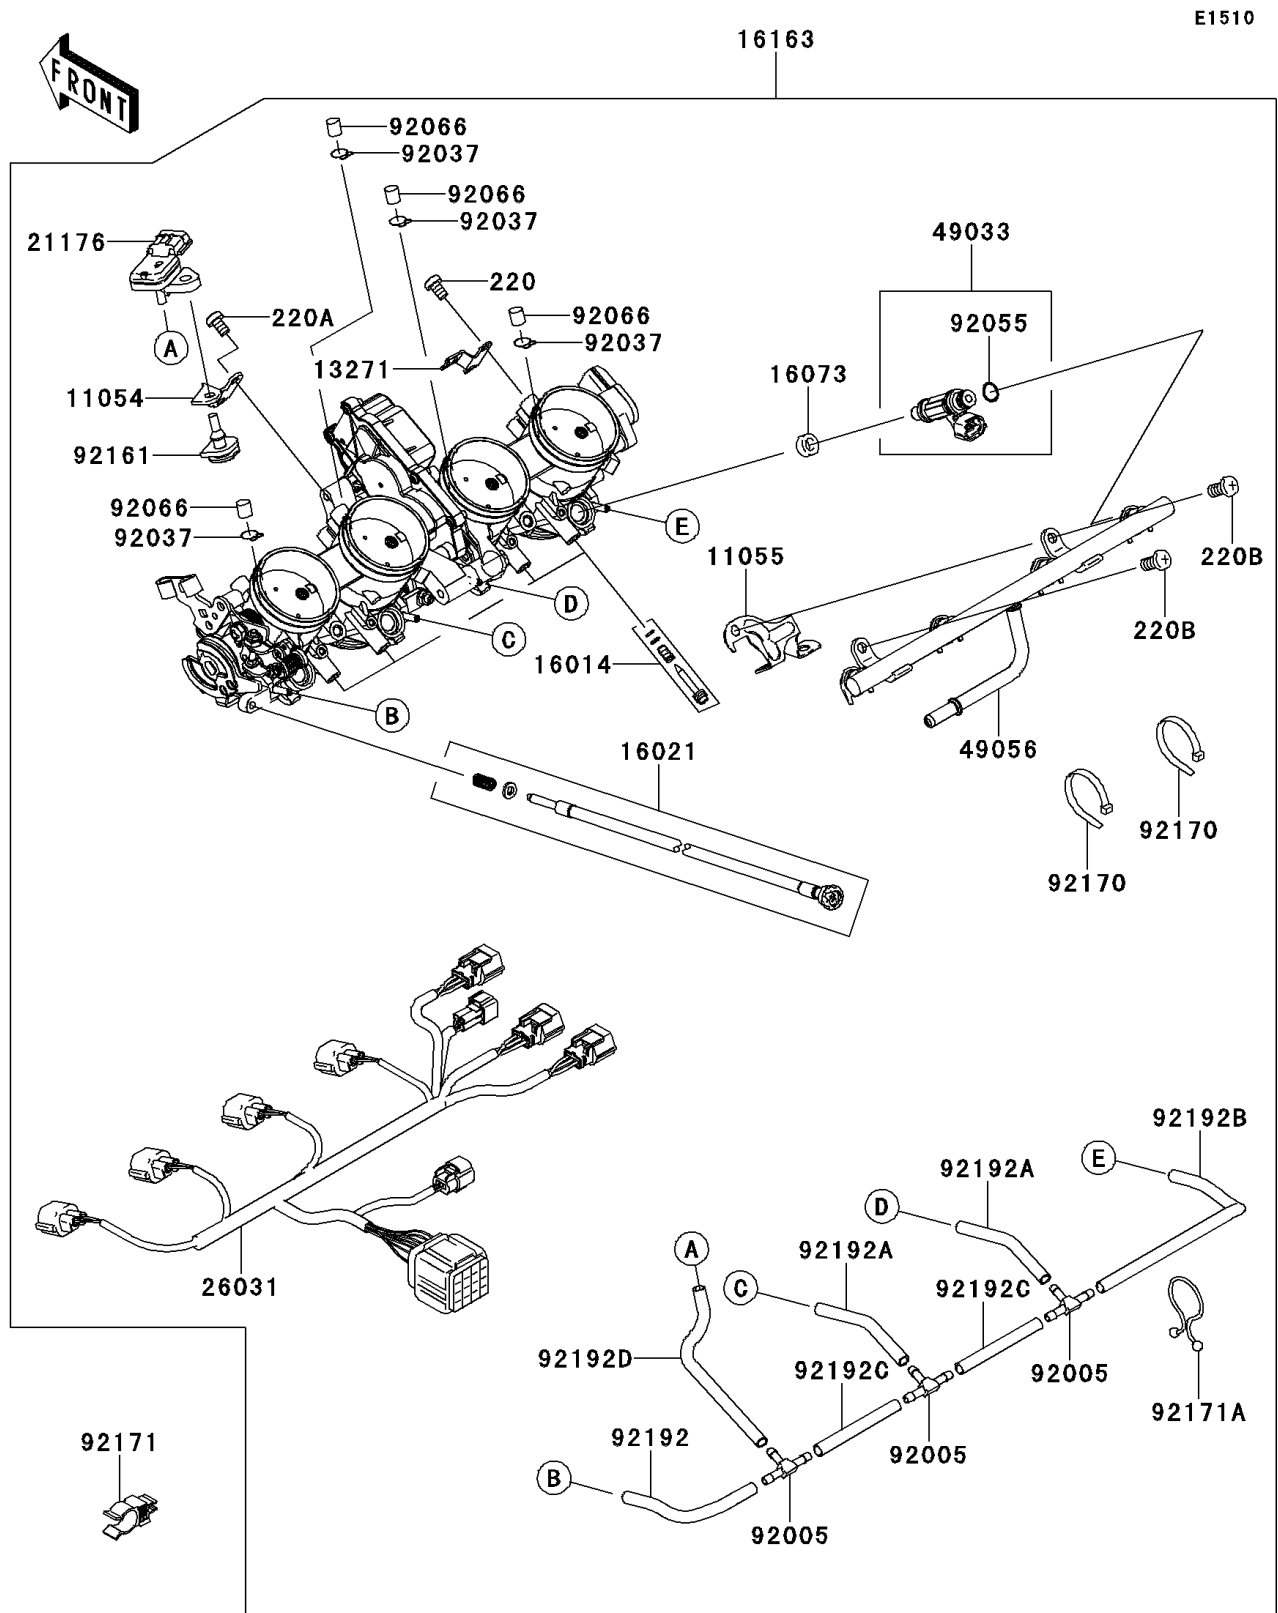

2012 CONCOURS® 14 ABS

PARTS DIAGRAM

Throttle

2012 CONCOURS® 14 ABS

PARTS LIST

Throttle

| ITEM NAME | PART NUMBER | QUANTITY |
|---------------------------------------|-------------|----------|
| SCREW-PAN-CROS,5X6 (Ref # 220) | 220AA0506 | 2 |
| SCREW-PAN-CROS,5X8 (Ref # 220A) | 220AA0508 | 2 |
| SCREW-PAN-CROS,6X12 (Ref # 220B) | 220AA0612 | 2 |
| BRACKET (Ref # 11054) | 11054-0556 | 1 |
| BRACKET (Ref # 11055) | 11055-0395 | 1 |
| PLATE (Ref # 13271) | 13271-0792 | 1 |
| SCREW-PILOT AIR (Ref # 16014) | 16014-0005 | 4 |
| SCREW-THROTTLE STOP (Ref # 16021) | 16021-0024 | 1 |
| INSULATOR,INJECTER (Ref # 16073) | 16073-1123 | 4 |
| THROTTLE-ASSY,40EIDW (Ref # 16163) | 16163-0145 | 1 |
| SENSOR,PRESSURE (Ref # 21176) | 21176-0058 | 1 |
| HARNESS (Ref # 26031) | 26031-0797 | 1 |
| NOZZLE-INJECTION (Ref # 49033) | 49033-0011 | 4 |
| PIPE-INJECTION (Ref # 49056) | 49056-0017 | 1 |
| FITTING (Ref # 92005) | 92005-1380 | 3 |
| CLAMP,BREATHER TUBE (Ref # 92037) | 92037-174 | 4 |
| RING-O,INJECTION NOZZLE (Ref # 92055) | 92055-1622 | 4 |
| PLUG,FITTING (Ref # 92066) | 92066-1549 | 4 |
| DAMPER (Ref # 92161) | 92161-0041 | 1 |
| CLAMP (Ref # 92170) | 92170-2044 | 2 |
| CLAMP (Ref # 92171) | 92171-0687 | 1 |
| CLAMP (Ref # 92171A) | 92171-1680 | 1 |
| TUBE (Ref # 92192) | 92192-0131 | 1 |
| TUBE,3.2X7.4X60 (Ref # 92192A) | 92192-0576 | 2 |
| TUBE,3.2X7.4X175 (Ref # 92192B) | 92192-0577 | 1 |
| TUBE,3.2X7.4X50 (Ref # 92192C) | 92192-0578 | 2 |
| TUBE,3.2X7.4X160 (Ref # 92192D) | 92192-0579 | 1 |