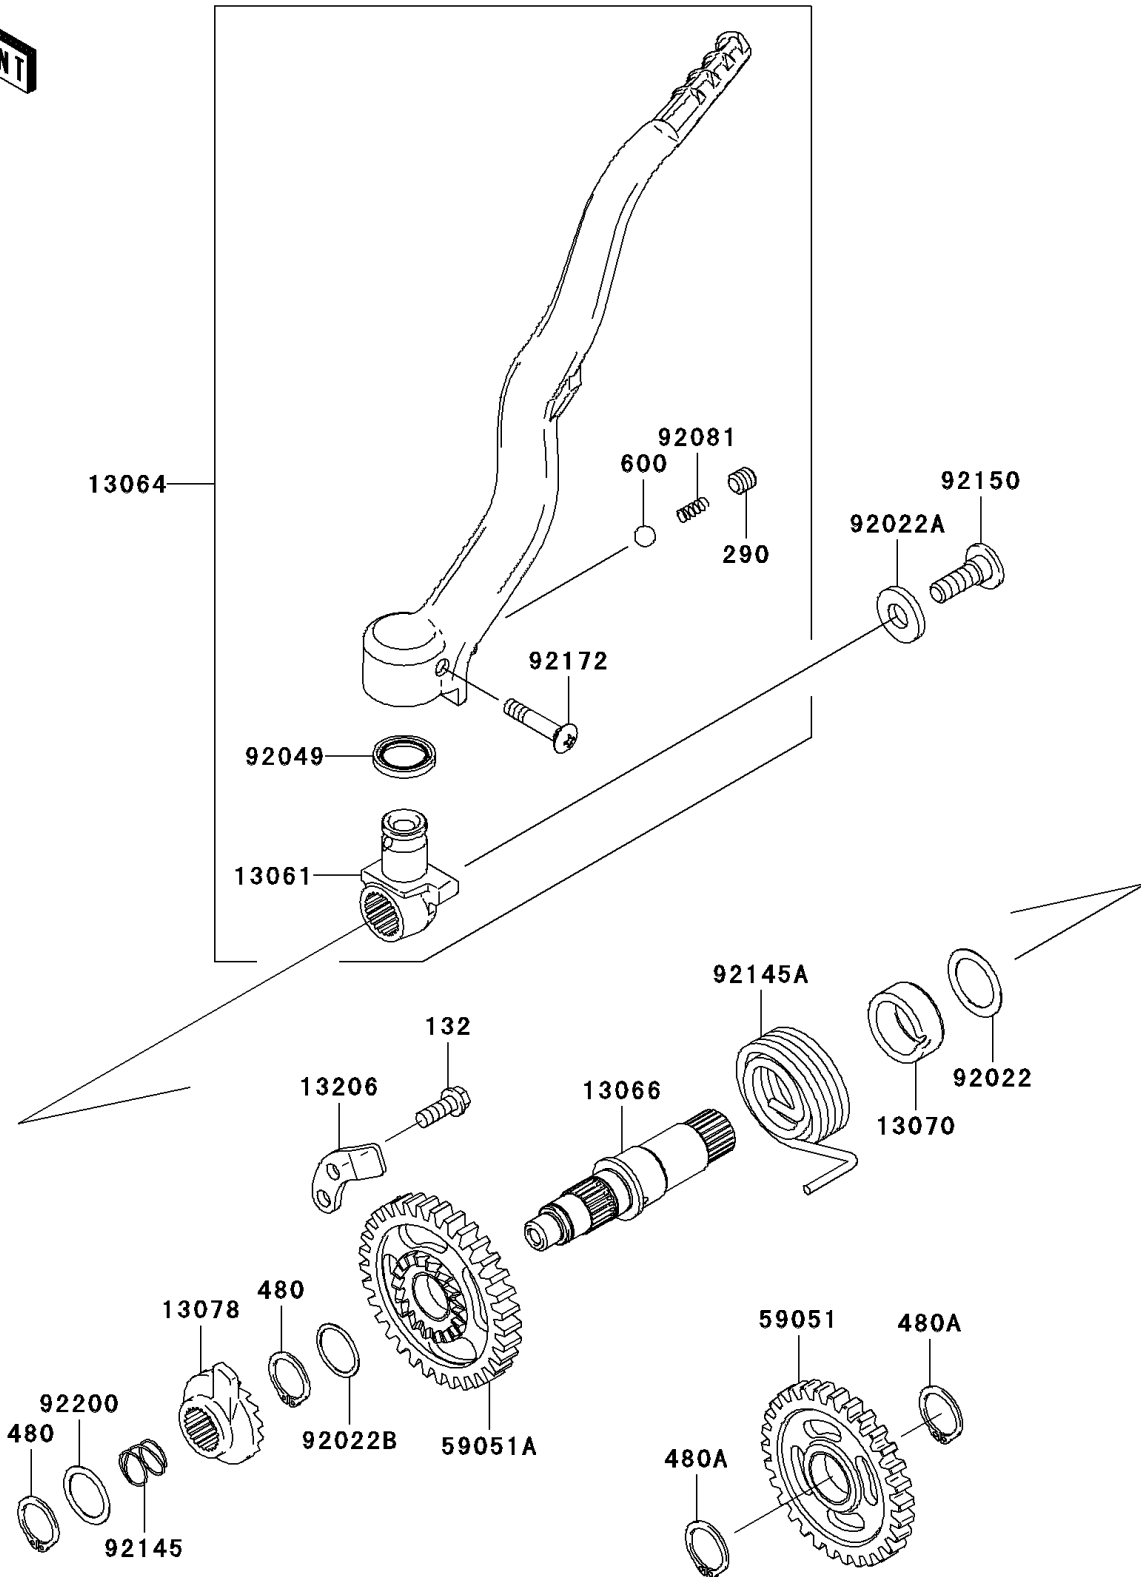

2008 KX™ 450F

PARTS DIAGRAM

Kickstarter Mechanism

E1340

2008 KX™ 450F

PARTS LIST

Kickstarter Mechanism

Kawasaki

Let the Good Times Roll®

ITEM NAME

PART NUMBER

QUANTITY
