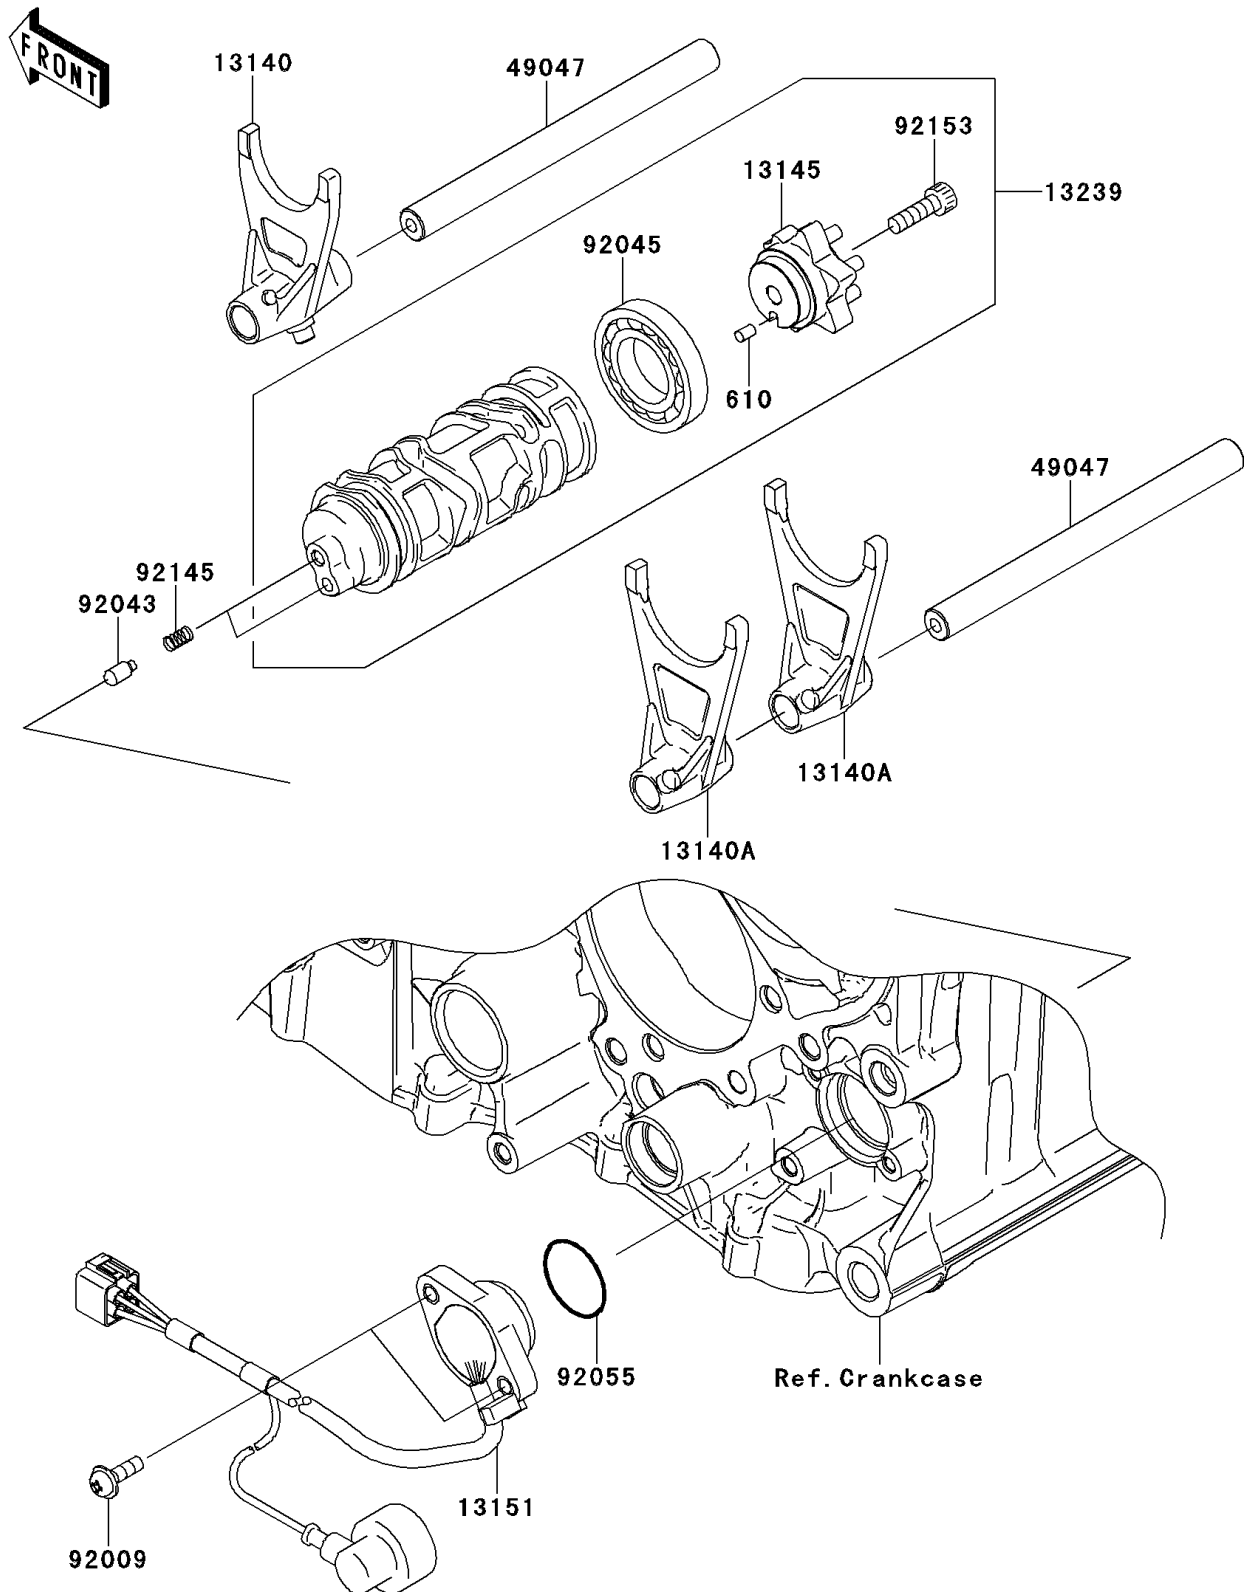

2012 CONCOURS® 14 ABS

PARTS DIAGRAM

Gear Change Drum/Shift Fork(s)

E1362

2012 CONCOURS® 14 ABS

PARTS LIST

Gear Change Drum/Shift Fork(s)

ITEM NAME

PART NUMBER

QUANTITY
