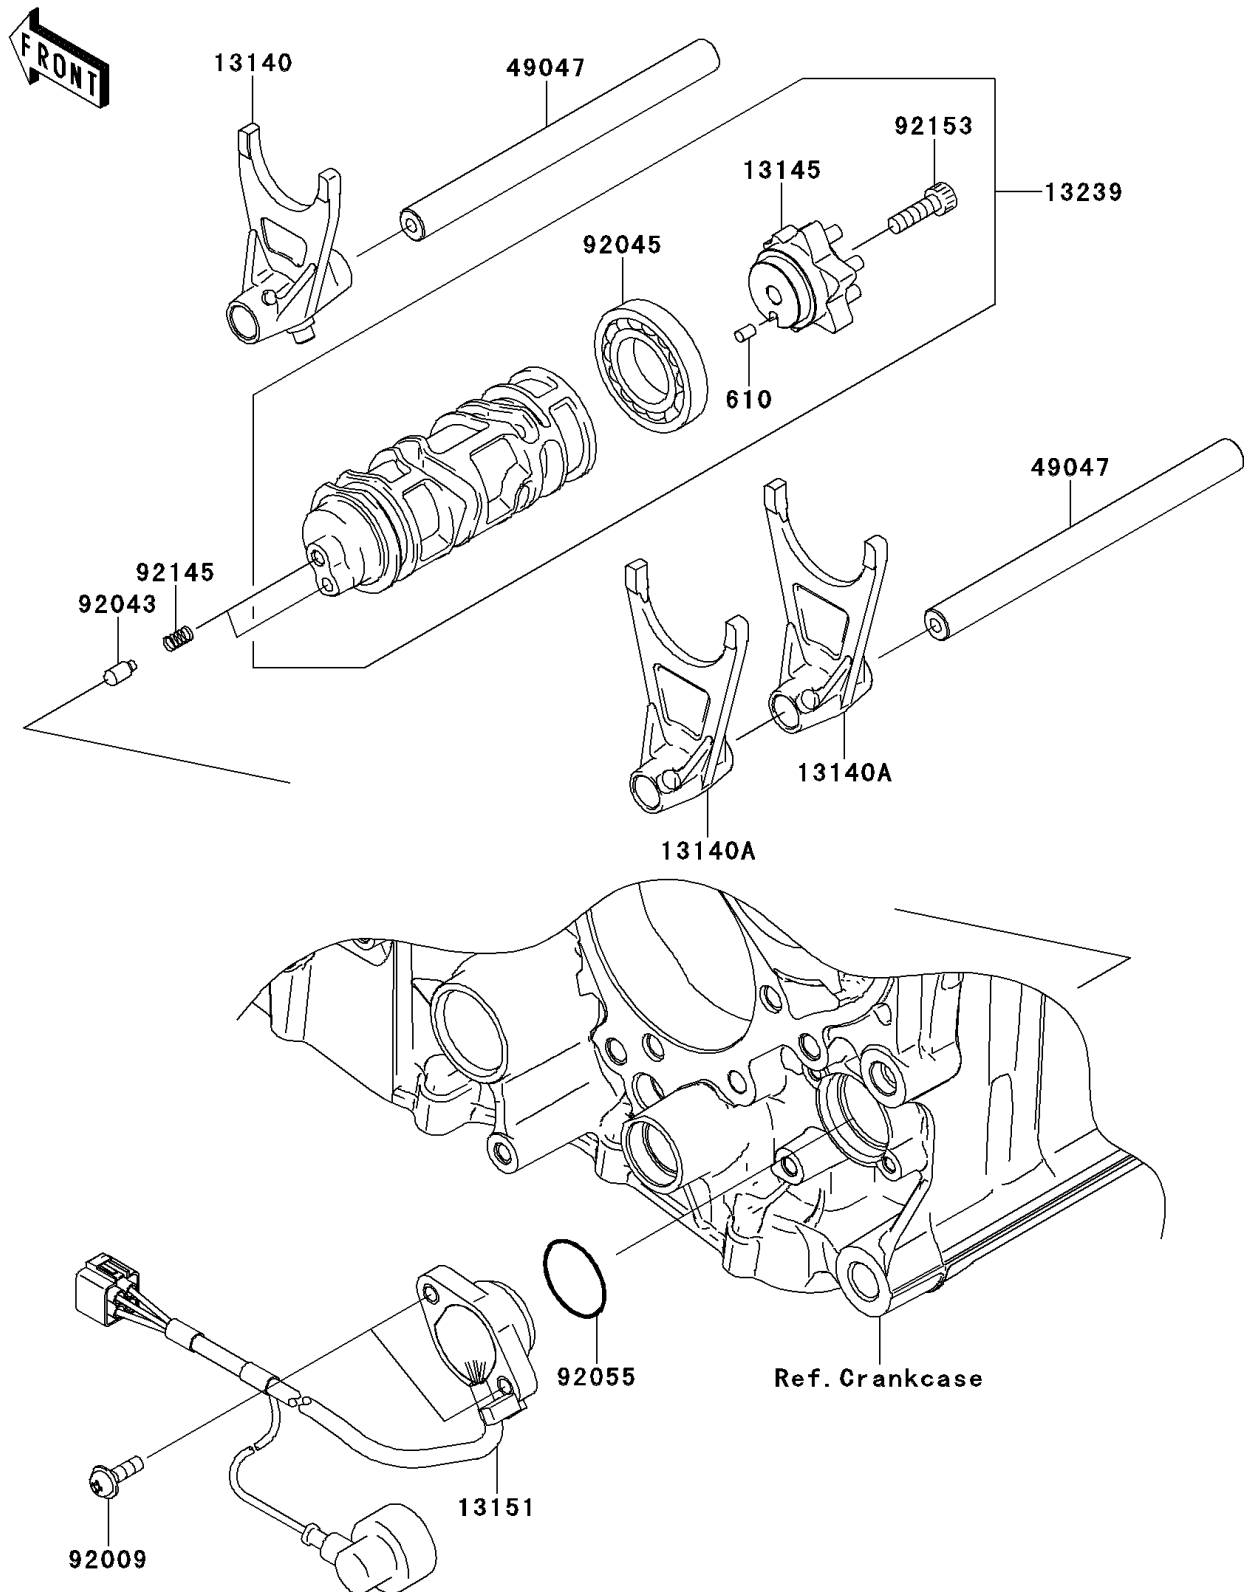

2012 CONCOURS® 14 ABS

PARTS DIAGRAM

Gear Change Drum/Shift Fork(s)

E1362