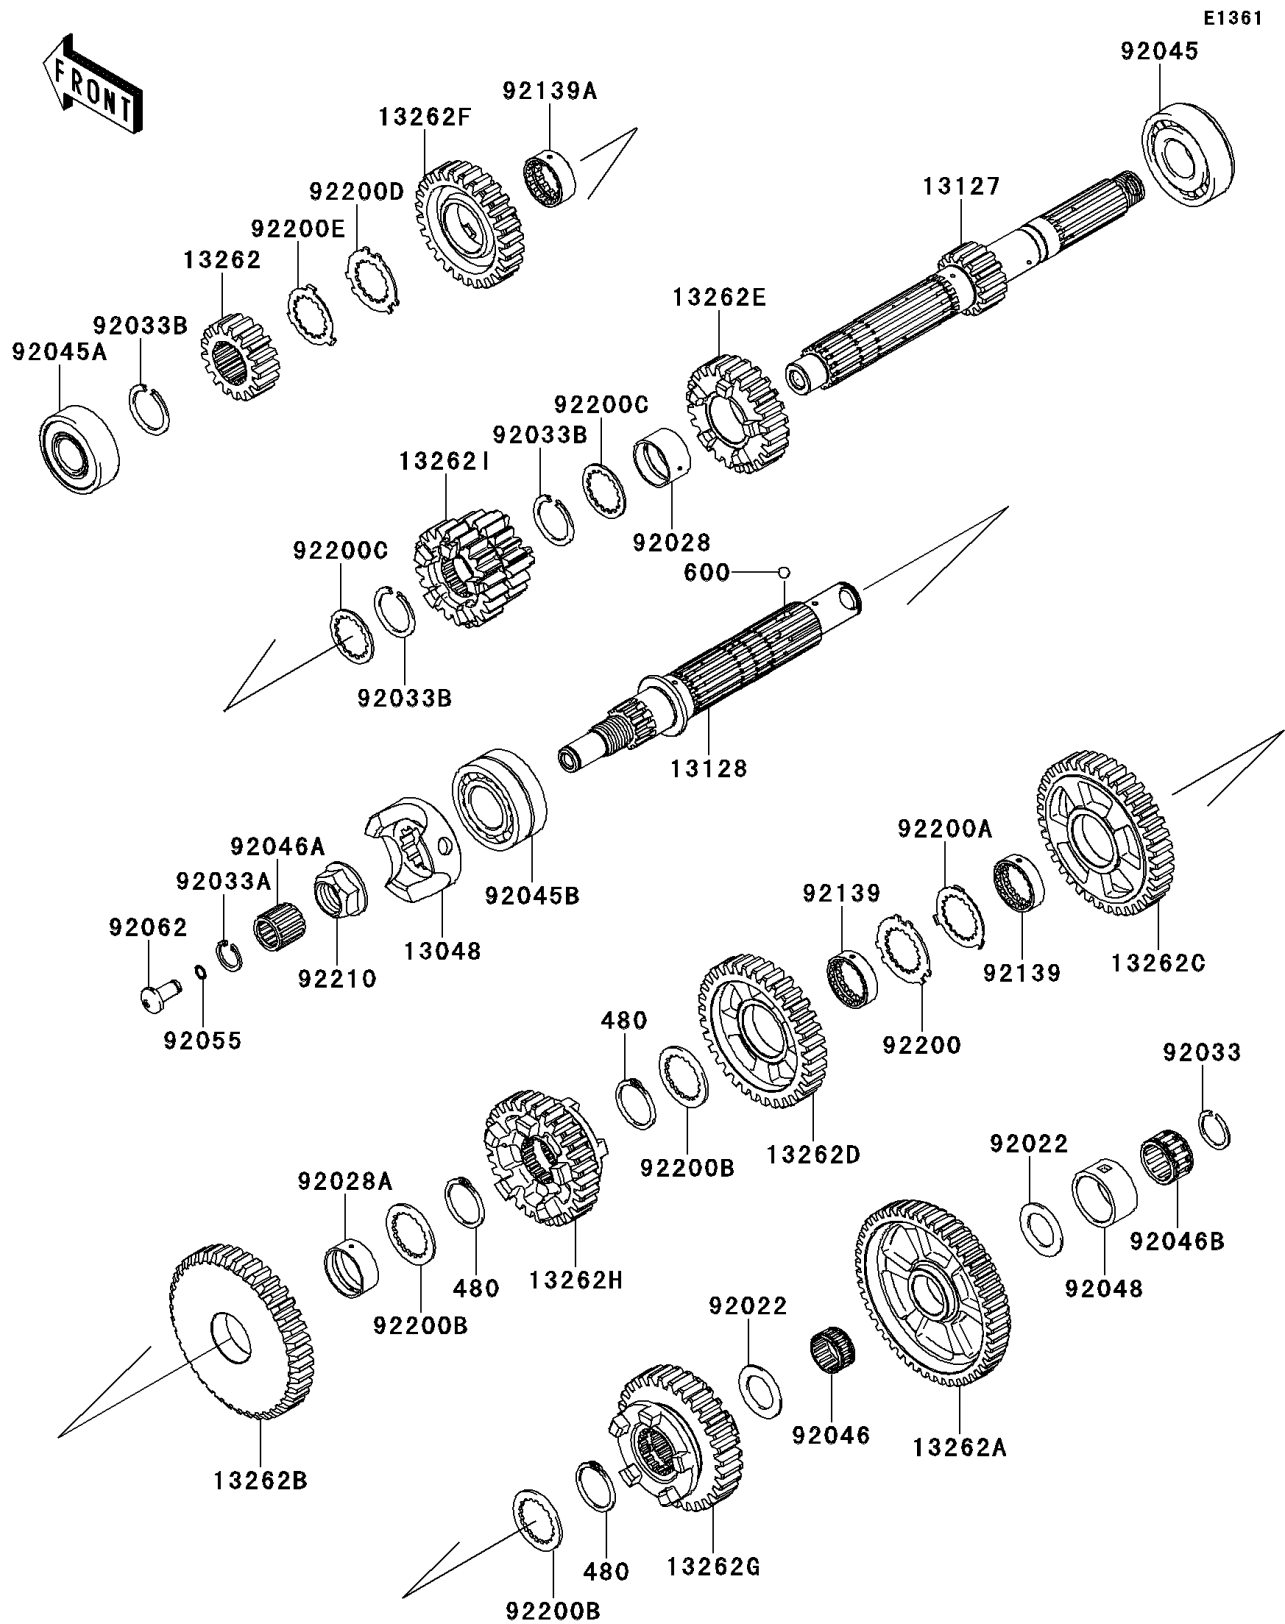

2012 CONCOURS® 14 ABS

PARTS DIAGRAM

Transmission

2012 CONCOURS® 14 ABS

PARTS LIST

Transmission

ITEM NAME

PART NUMBER

QUANTITY
