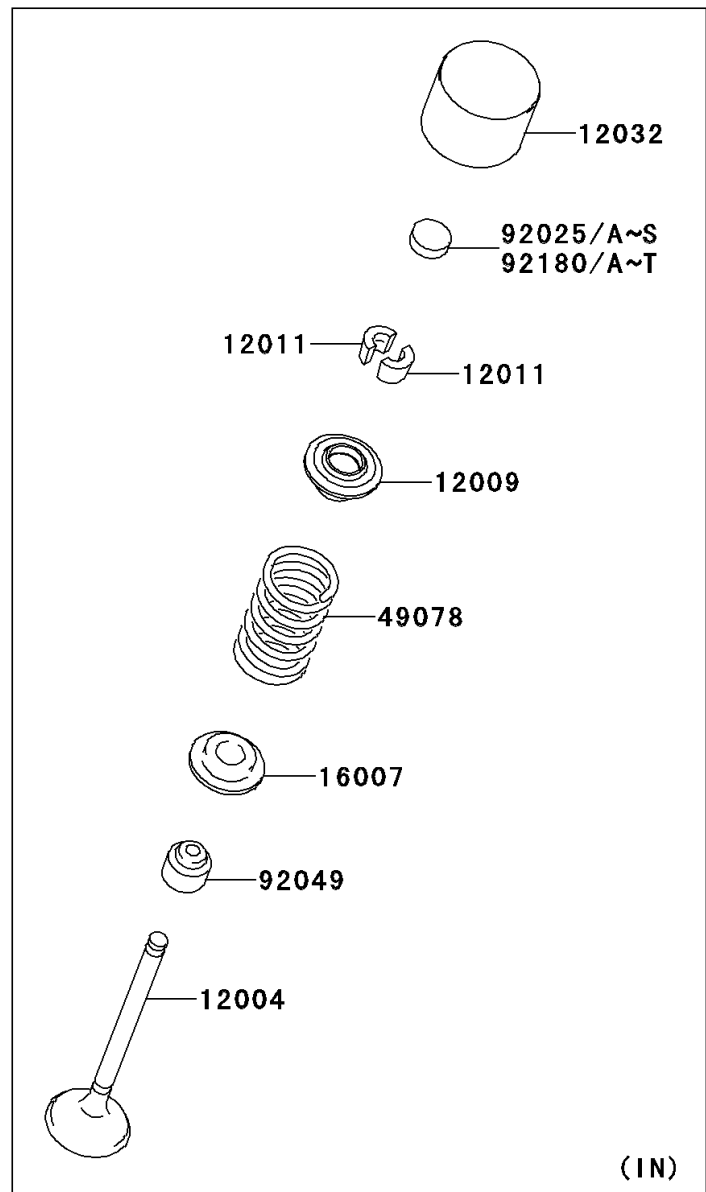

2012 CONCOURS® 14 ABS

PARTS DIAGRAM

Valve(s)

E1210

2012 CONCOURS® 14 ABS

PARTS LIST

Valve(s)

ITEM NAME

PART NUMBER

QUANTITY
