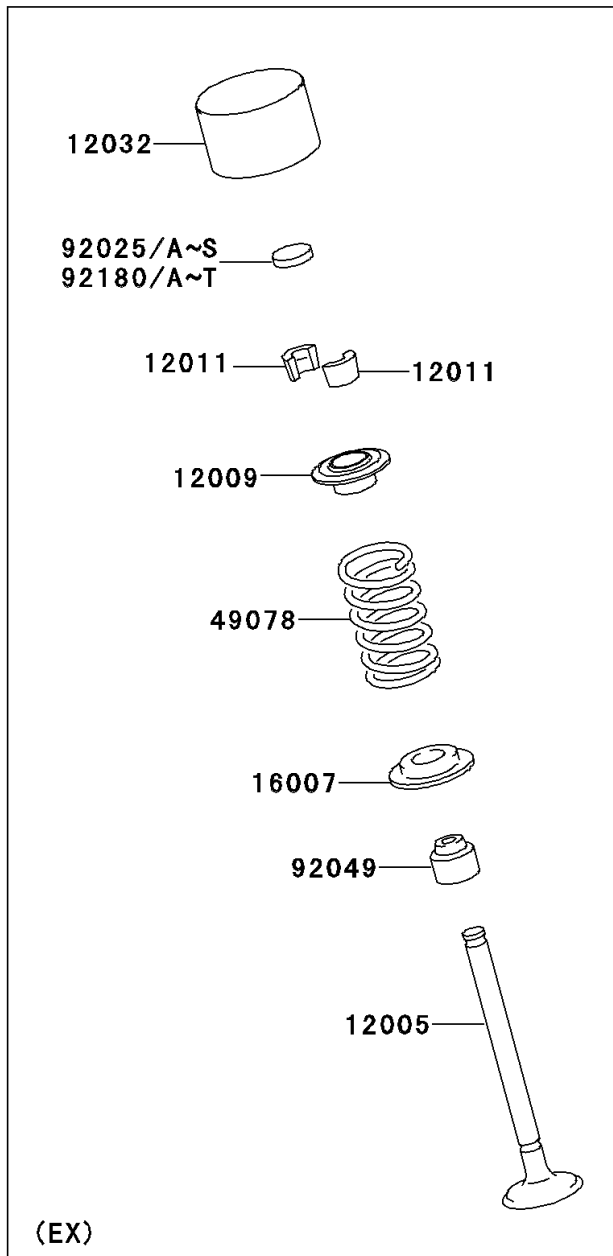

2012 CONCOURS® 14 ABS

PARTS DIAGRAM

Valve(s)

E1210

2012 CONCOURS® 14 ABS

PARTS LIST

Valve(s)

ITEM NAME

PART NUMBER

QUANTITY
