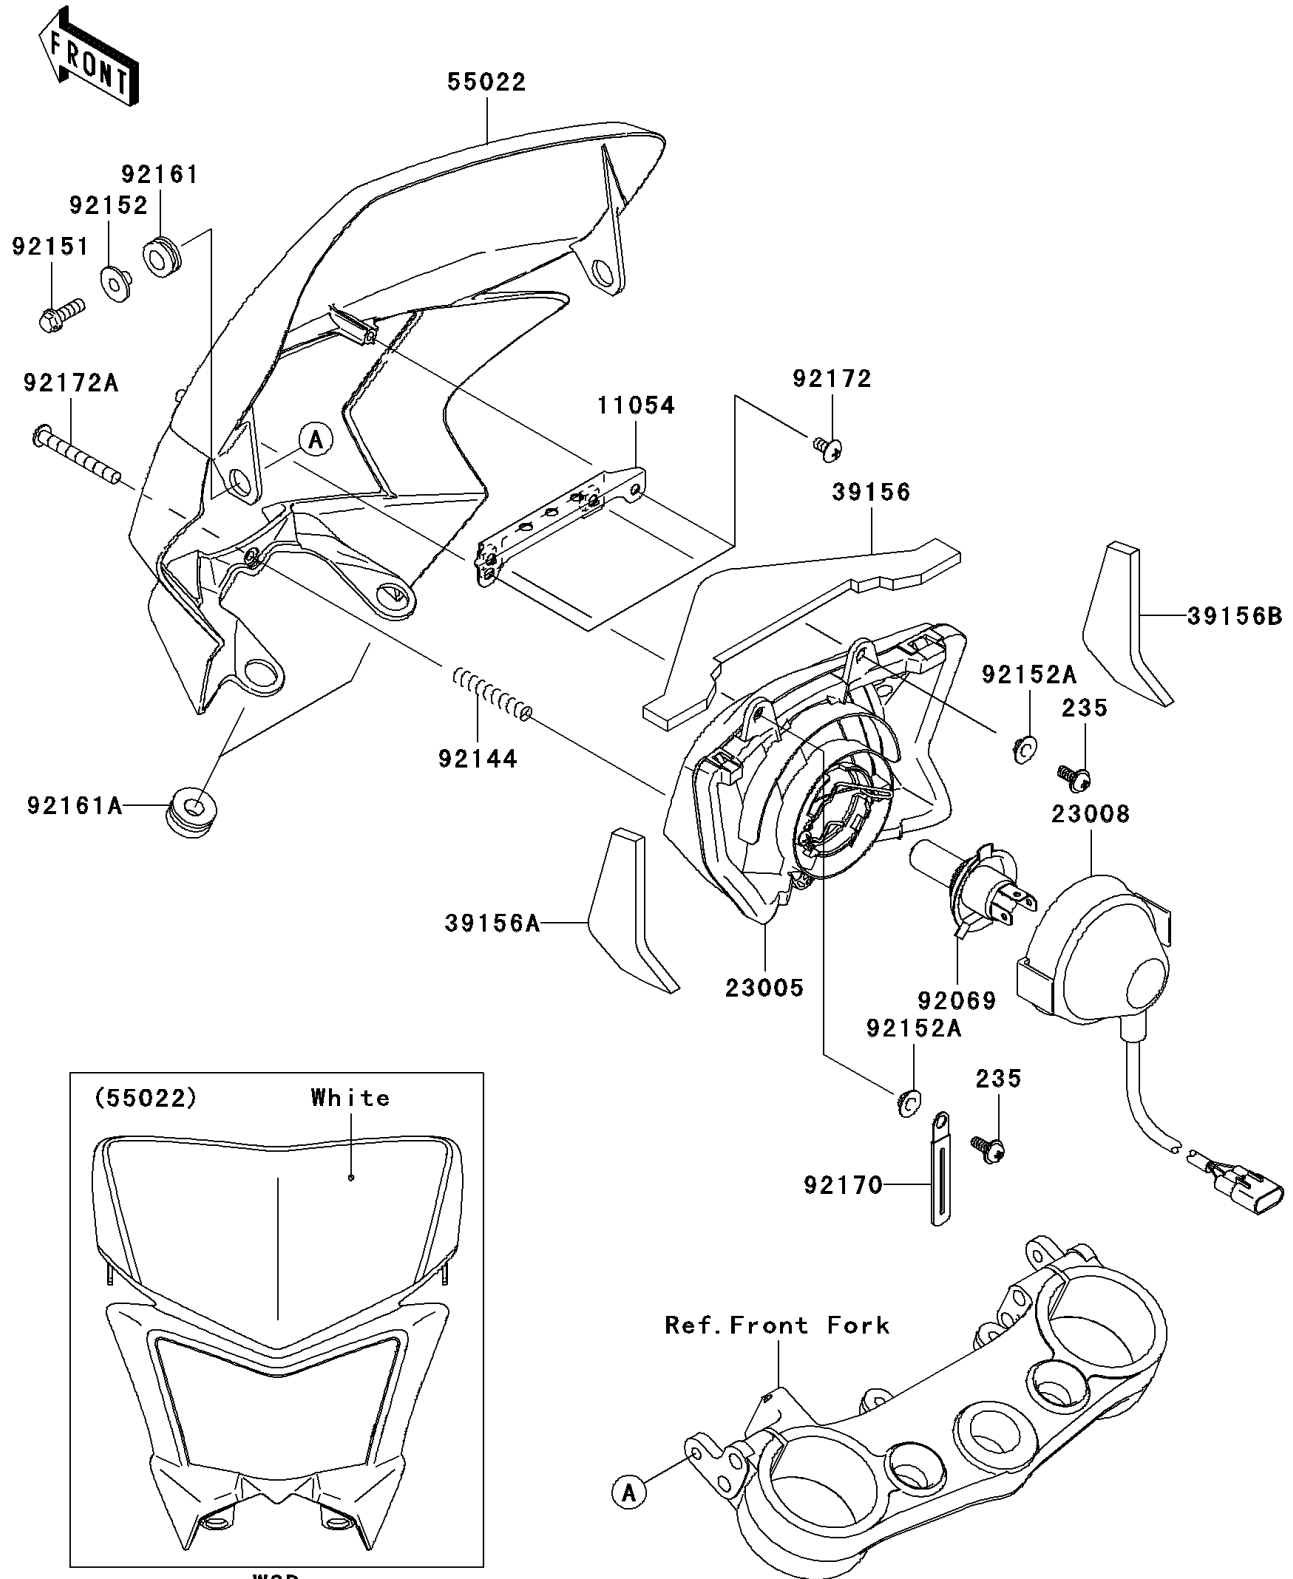

2008 KLX[®] 450R

PARTS DIAGRAM

Headlight(s)

F2710

2008 KLX[®] 450R

PARTS LIST

Headlight(s)

Kawasaki

Let the Good Times Roll[®]

ITEM NAME

PART NUMBER

QUANTITY
