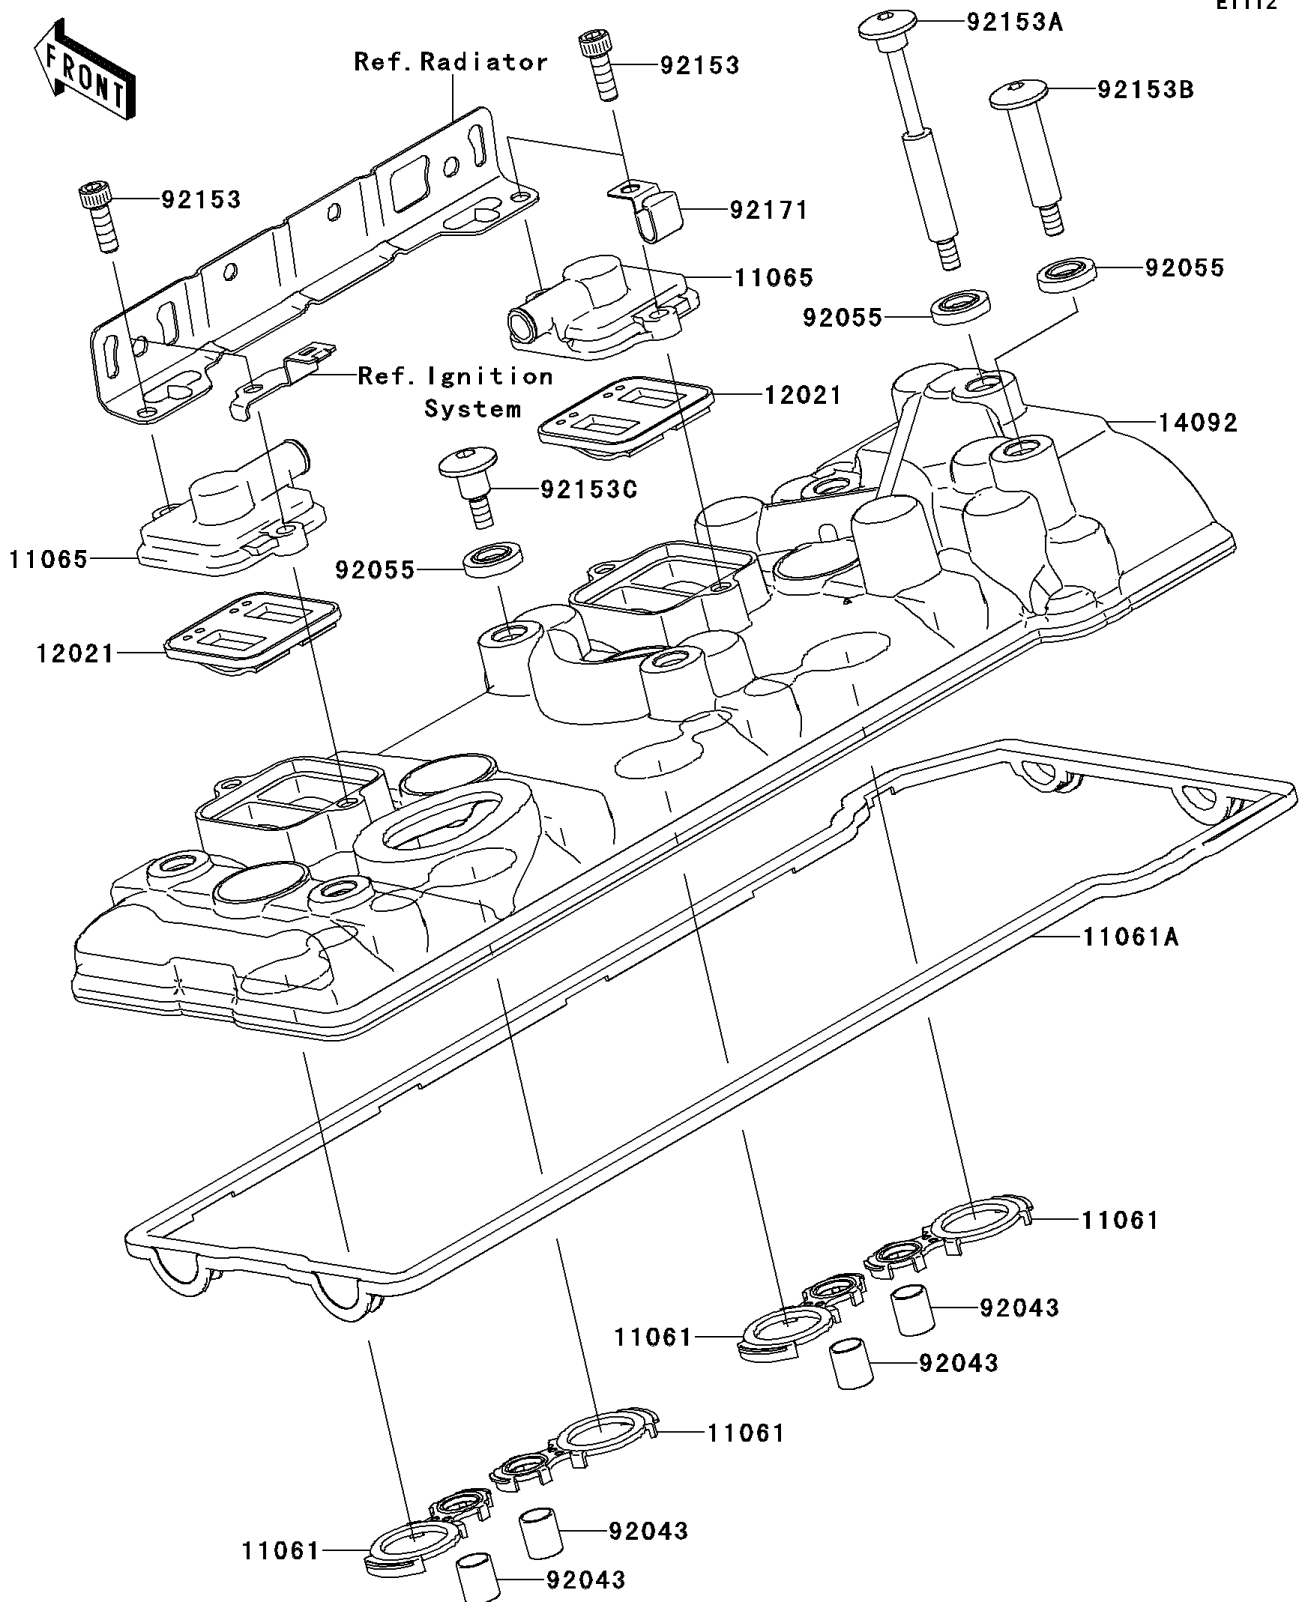

2012 CONCOURS® 14 ABS

PARTS DIAGRAM Cylinder Head Cover

E1112

2012 CONCOURS® 14 ABS

PARTS LIST

Cylinder Head Cover

ITEM NAME	PART NUMBER	QUANTITY
GASKET,HEAD HOLE (Ref # 11061)	11061-0196	4
GASKET,HEAD COVER (Ref # 11061A)	11061-0263	1
CAP (Ref # 11065)	11065-1247	2
VALVE-ASSY-REED (Ref # 12021)	12021-1130	2
COVER,HEAD (Ref # 14092)	14092-0096	1
PIN,10.1X12X14 (Ref # 92043)	92043-4009	4
RING-O (Ref # 92055)	92055-0187	7
BOLT,SOCKET,6X18 (Ref # 92153)	92153-1284	4
BOLT,SOCKET,6X90 (Ref # 92153A)	92153-1715	1
BOLT,SOCKET,6X50.8 (Ref # 92153B)	92153-1753	1
BOLT,SOCKET,6X22.5 (Ref # 92153C)	92153-1779	5
CLAMP (Ref # 92171)	92171-0766	1