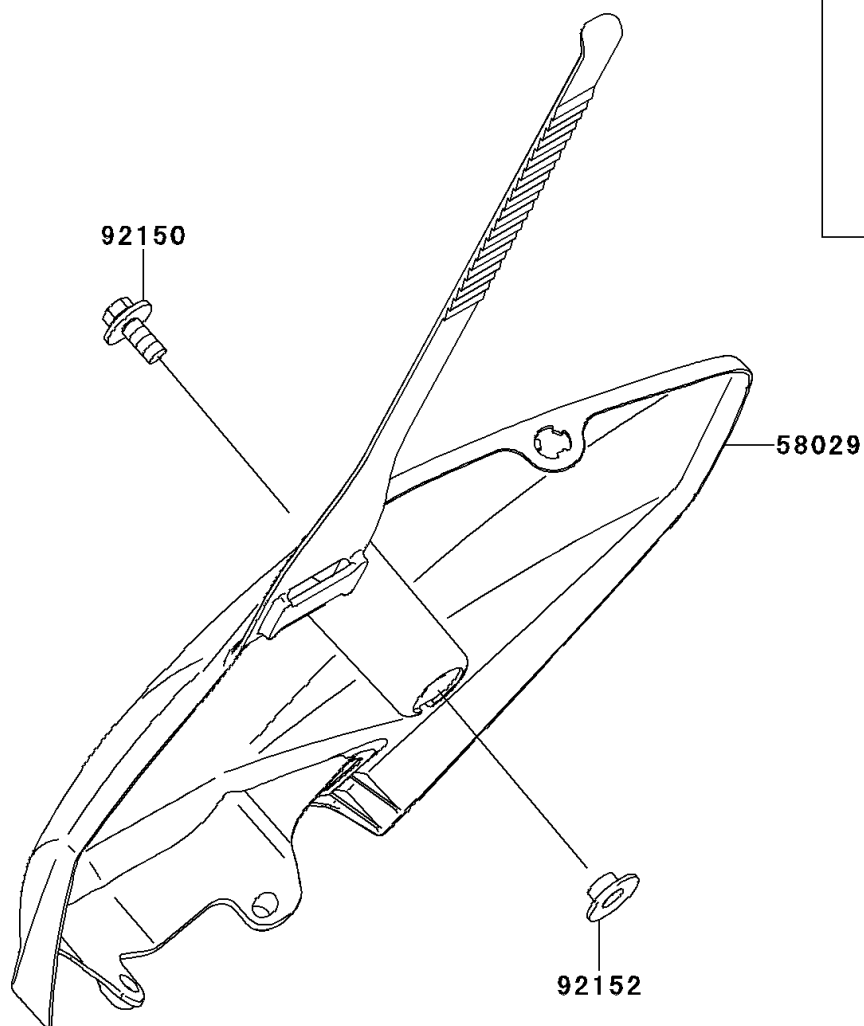

2010 KLX[®]110L

PARTS DIAGRAM

Accessory

Kawasaki

Let the Good Times Roll[®]

F2910

(58029) (DAF/DCF~DEF)

WOD

2010 KLX[®]110L

PARTS LIST

Accessory

ITEM NAME

PART NUMBER

QUANTITY
