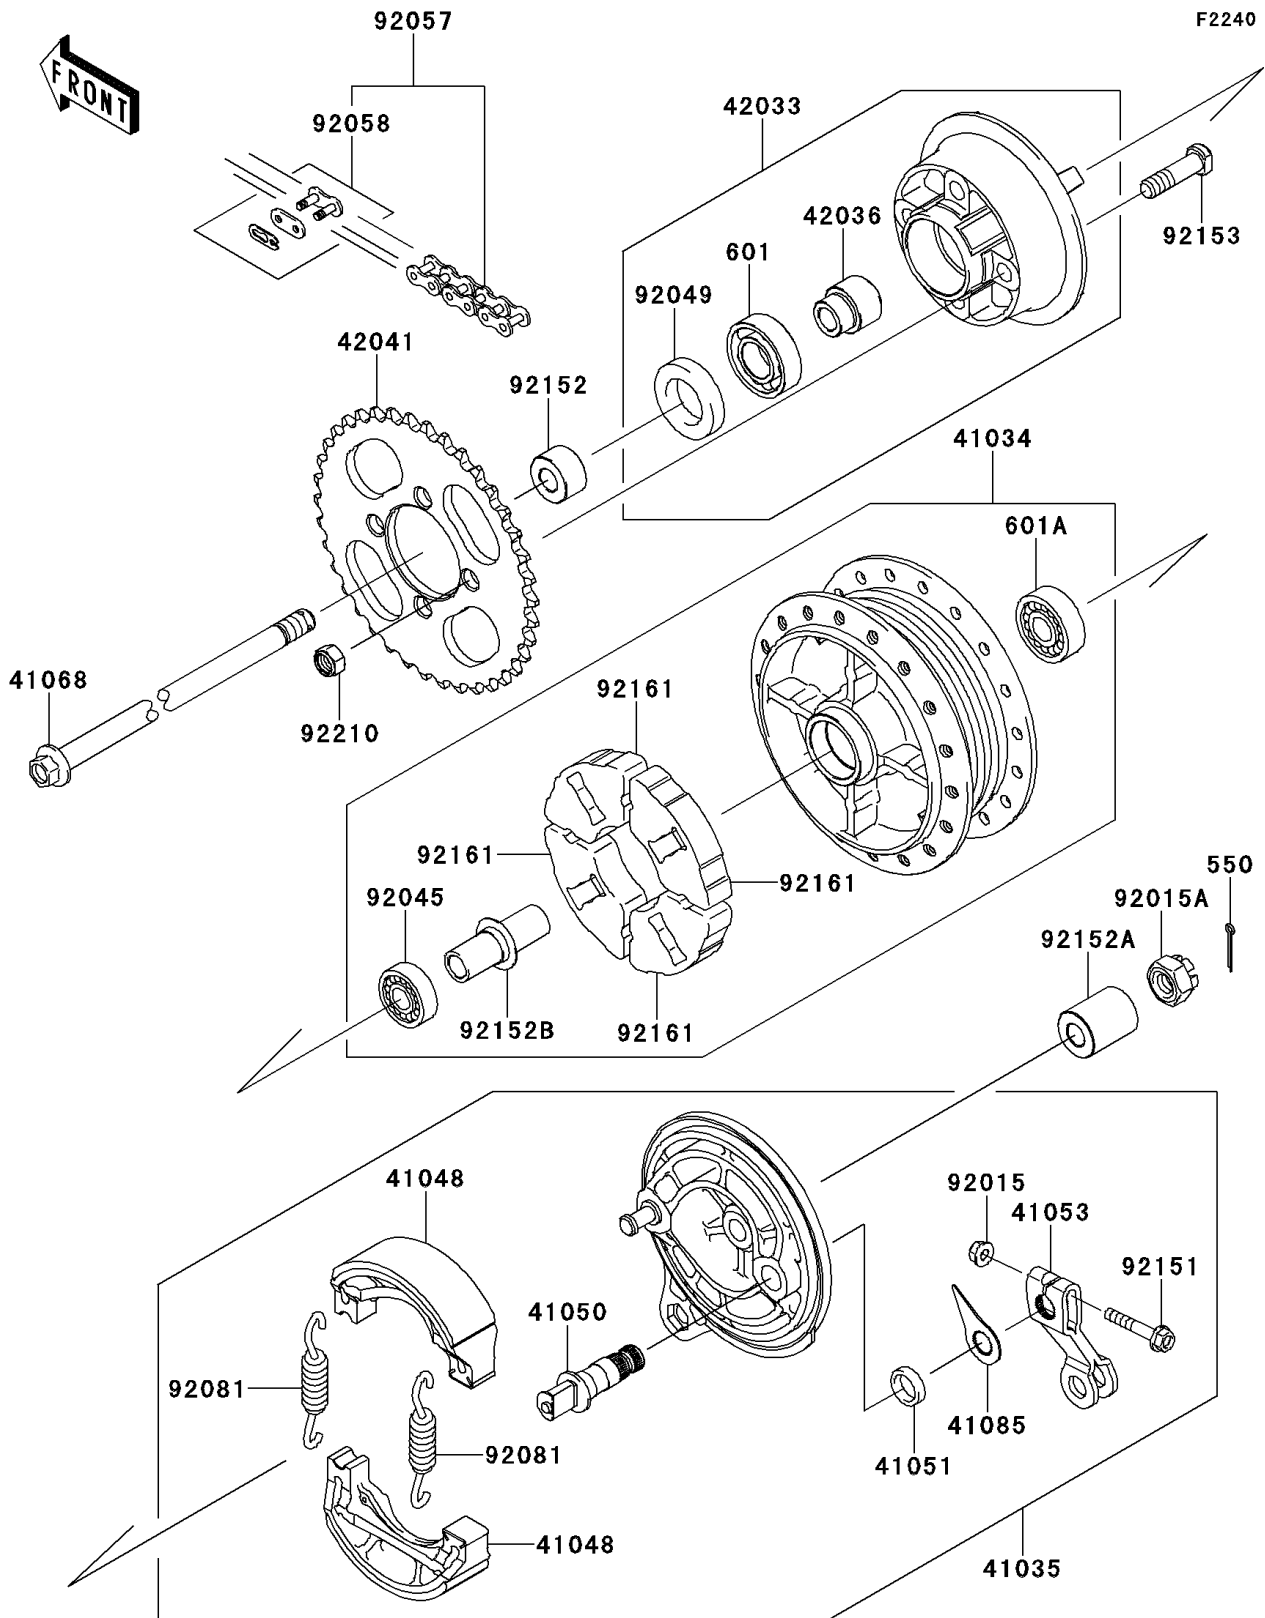

2011 KLX[®]110L

PARTS DIAGRAM

Rear Hub

2011 KLX[®]110L

PARTS LIST

Rear Hub

Kawasaki

Let the Good Times Roll[®]

ITEM NAME

PART NUMBER

QUANTITY
