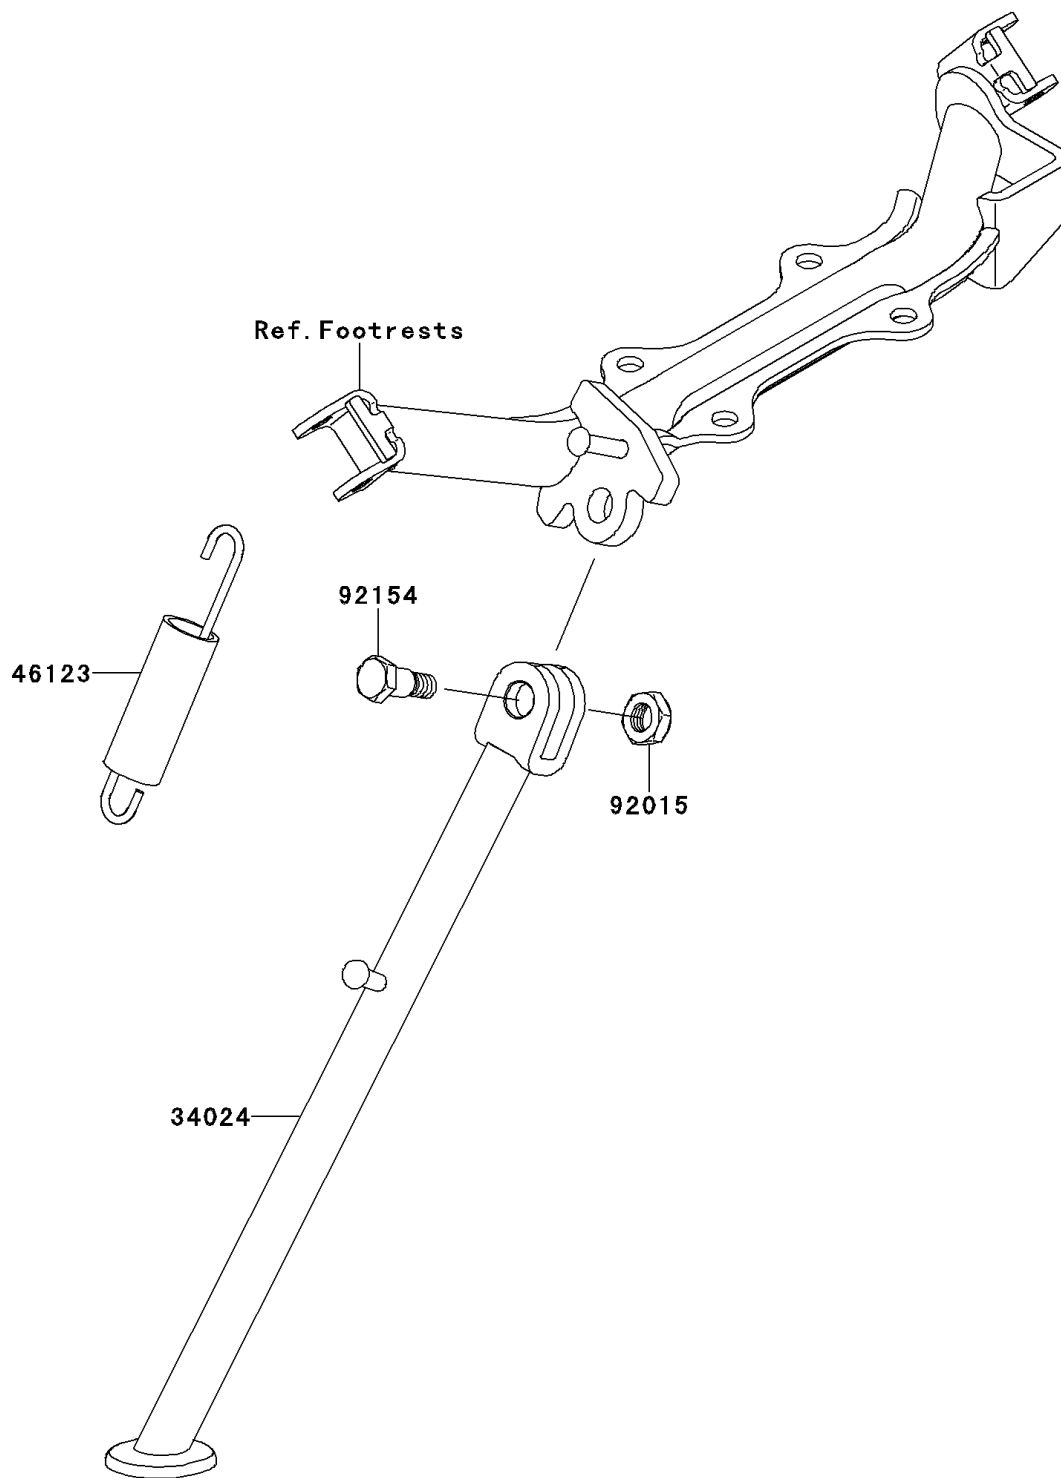

2011 KLX[®]110L

PARTS DIAGRAM

Stand(s)

Kawasaki

Let the Good Times Roll[®]

F2190

2011 KLX[®]110L

PARTS LIST

Stand(s)

ITEM NAME	PART NUMBER	QUANTITY
STAND-SIDE,P.SILVER (Ref # 34024)	34024-0087-458	1
SPRING-COMP,STAND (Ref # 46123)	46123-1059	1
NUT,LOCK,10MM,BLACK (Ref # 92015)	92015-1188	1
BOLT,SIDE STAND (Ref # 92154)	92154-0976	1