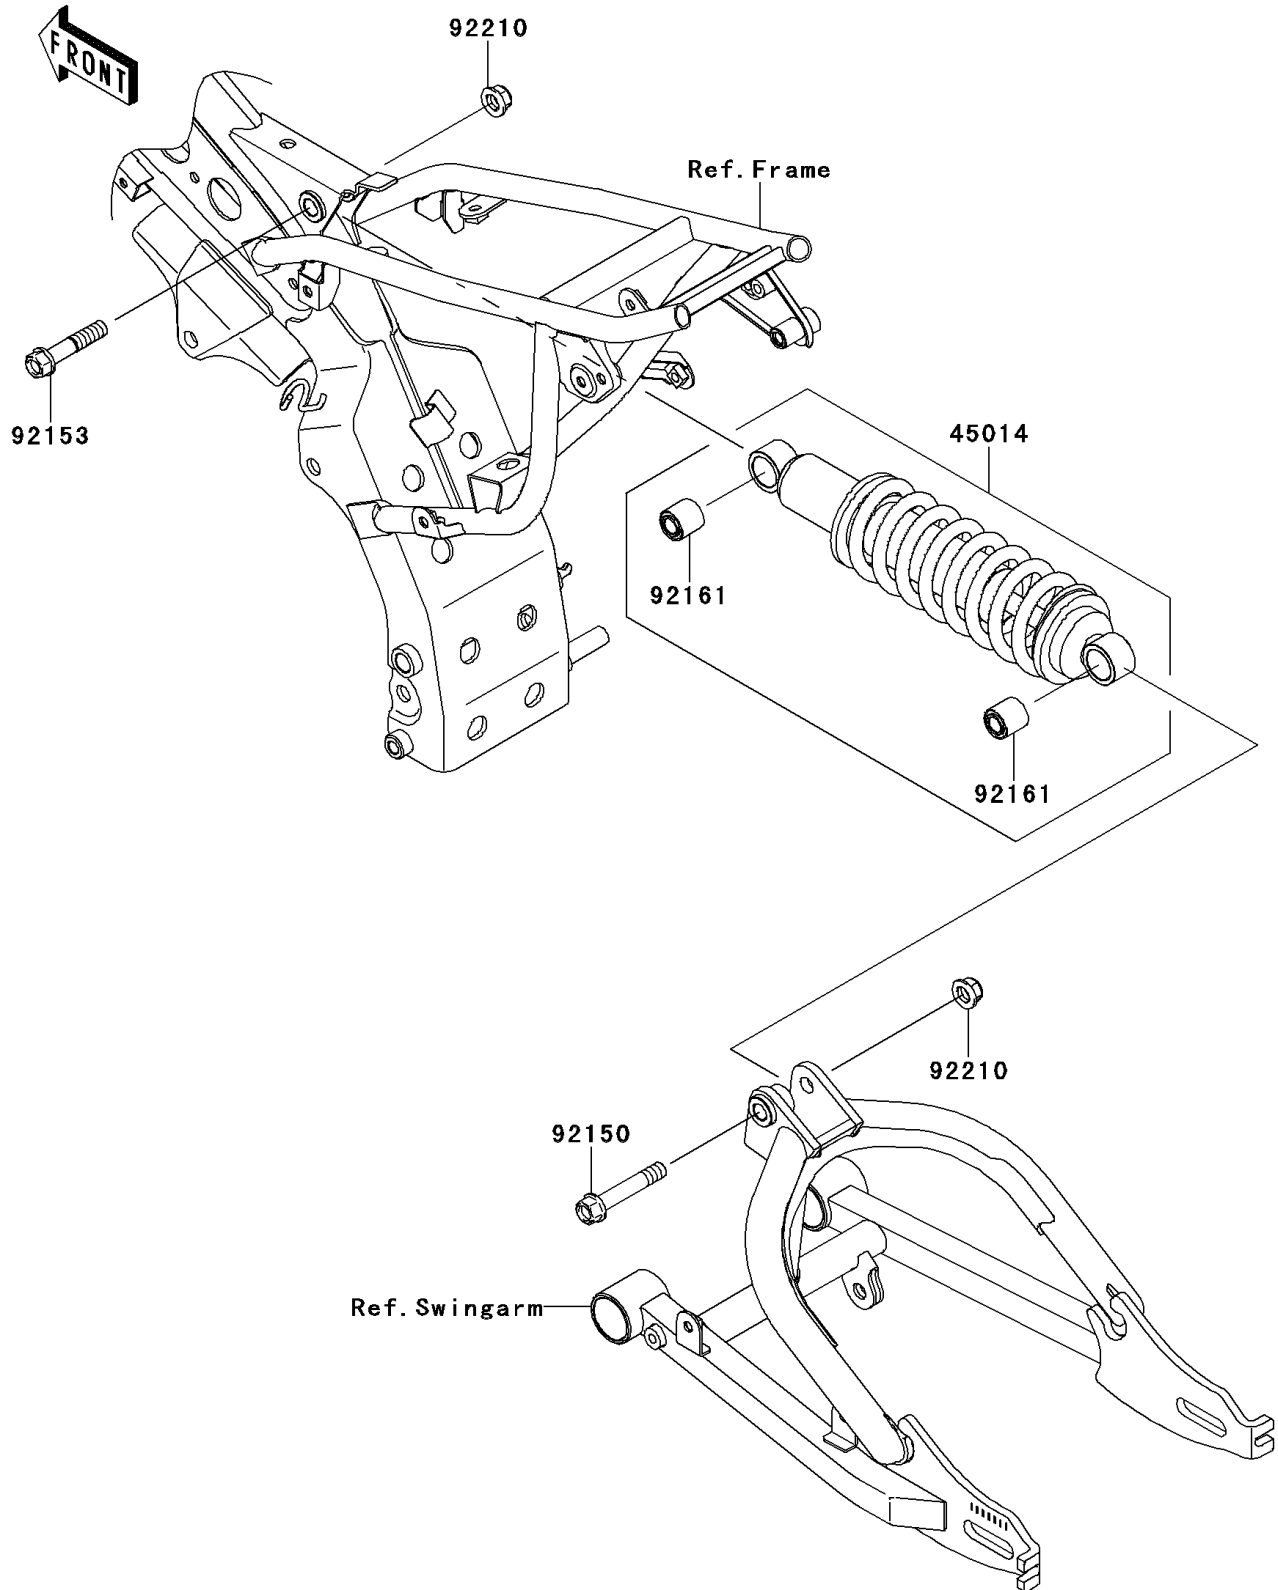

2011 KLX[®]110L

PARTS DIAGRAM

Suspension/Shock Absorber

F2151

2011 KLX[®]110L

PARTS LIST

Suspension/Shock Absorber

Kawasaki

Let the Good Times Roll[®]

ITEM NAME

PART NUMBER

QUANTITY
