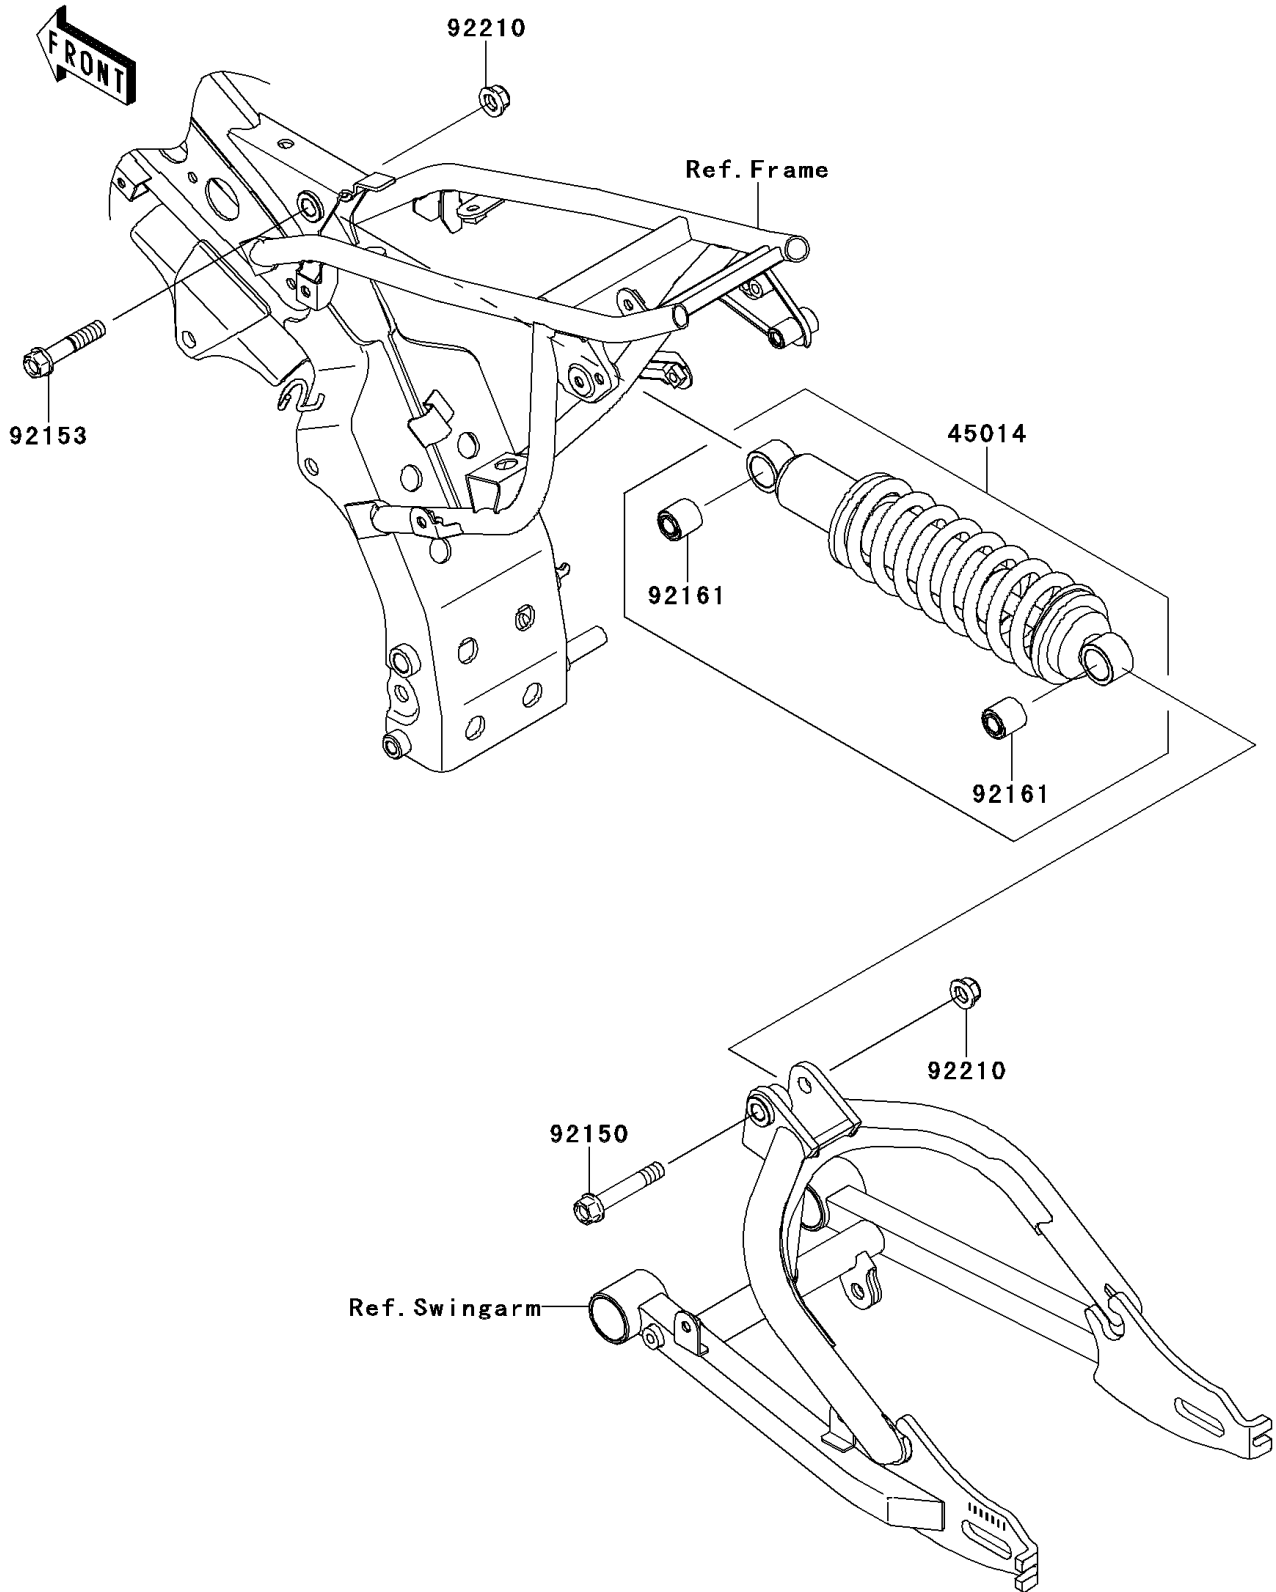

2010 KLX[®]110L

PARTS DIAGRAM

Suspension/Shock Absorber

F2151

2010 KLX[®]110L

PARTS LIST

Suspension/Shock Absorber

ITEM NAME

PART NUMBER

QUANTITY
