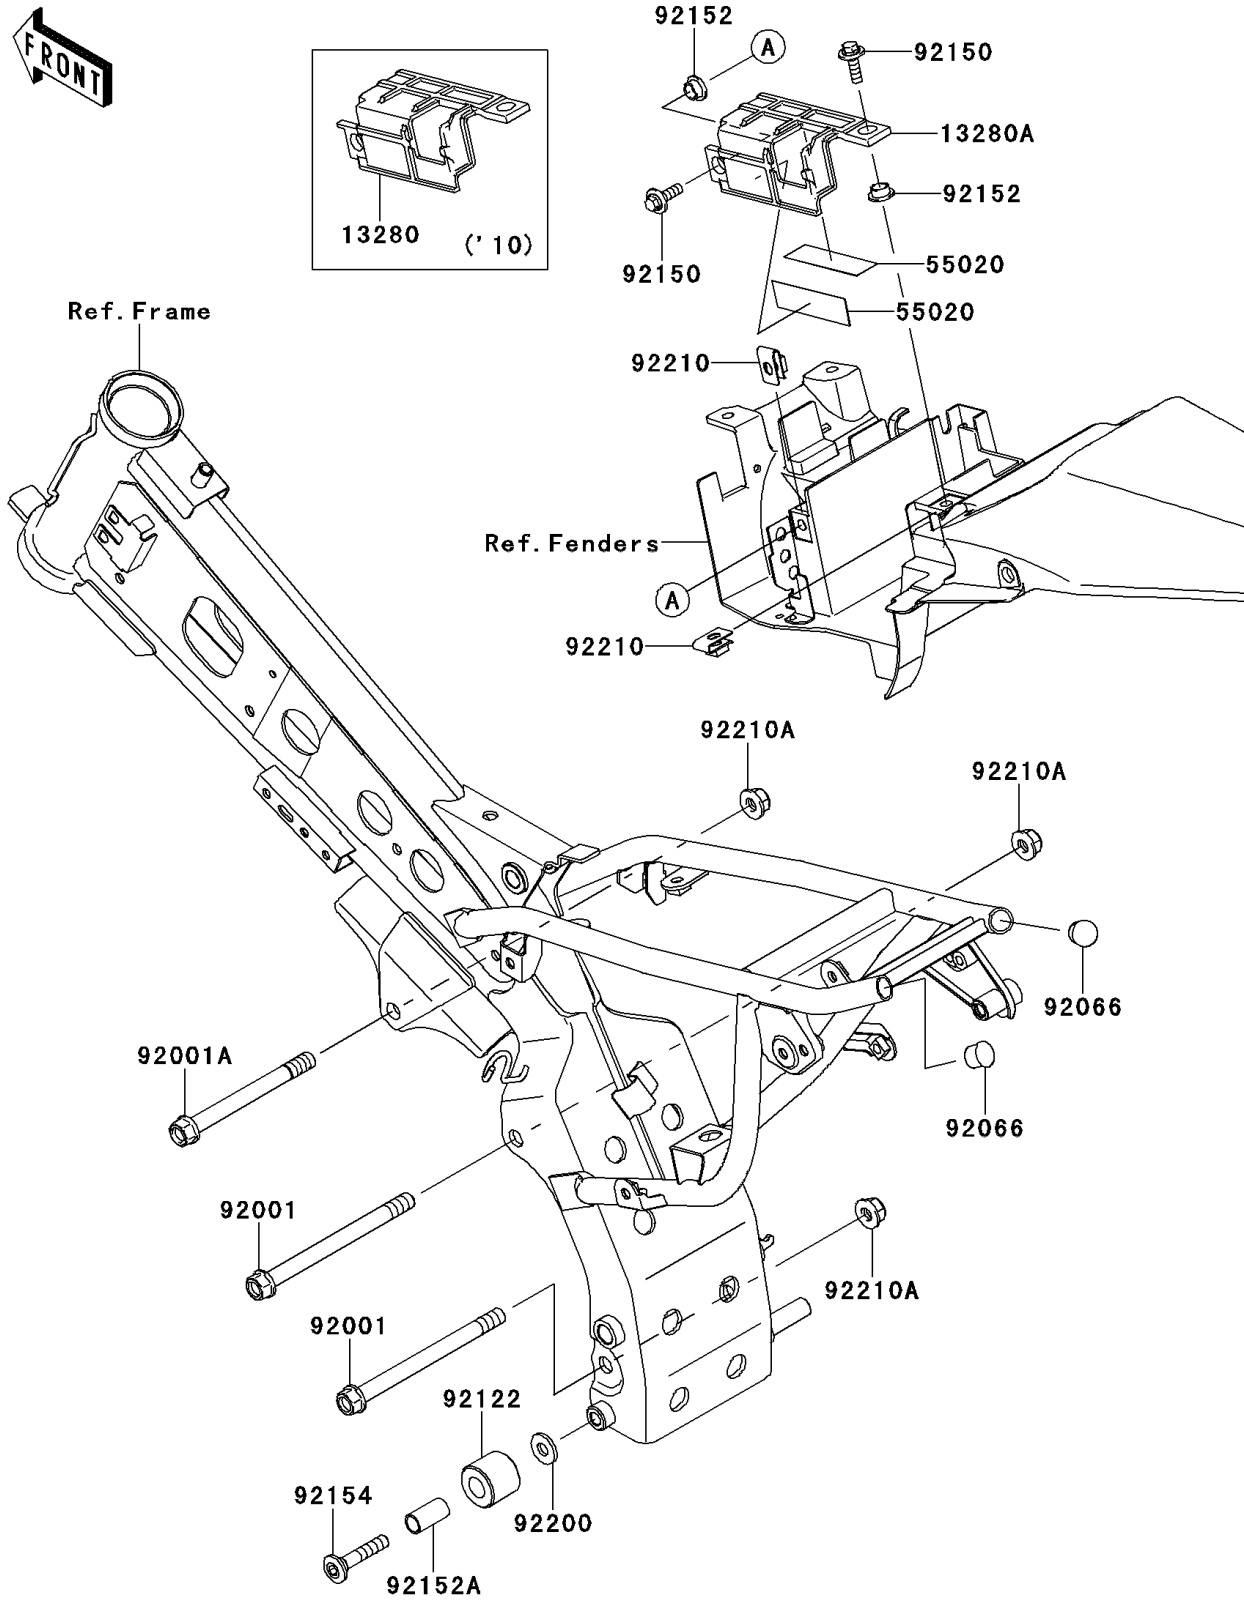

2011 KLX[®]110L

PARTS DIAGRAM

Engine Mount

F2122

2011 KLX[®]110L

PARTS LIST

Engine Mount

ITEM NAME

PART NUMBER

QUANTITY
