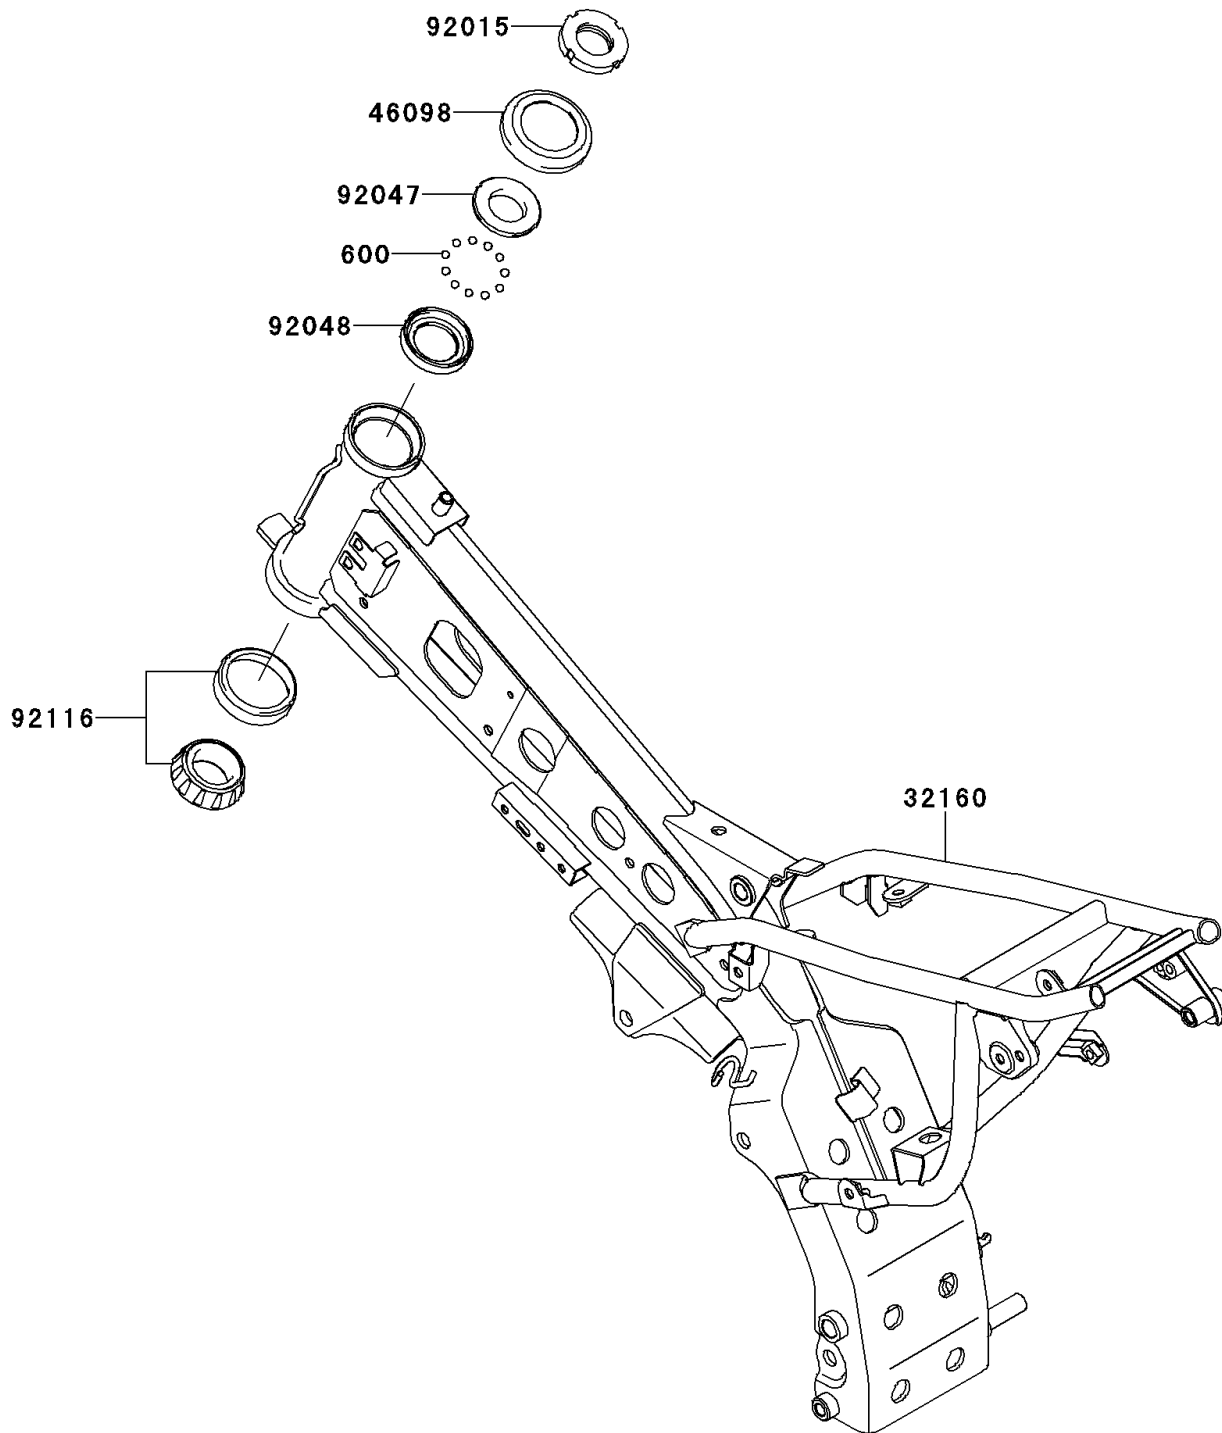

2010 KLX[®]110L

PARTS DIAGRAM

Frame

Kawasaki

Let the Good Times Roll[®]

F2120

2010 KLX[®]110L

PARTS LIST

Frame

ITEM NAME	PART NUMBER	QUANTITY
BALL-STEEL,3/16 (Ref # 600)	600A0600	23
FRAME-COMP,P.SILVER (Ref # 32160)	32160-0501-458	1
CAP,STEERING STEM (Ref # 46098)	46098-018	1
NUT,STEERING LOCK,25MM (Ref # 92015)	92015-1222	1
CONE,STEERING STEM BEARING (Ref # 92047)	92047-014	1
RACE,STEERING STEM BEARING (Ref # 92048)	92048-009	1
BEARING-ROLLER,HR320/28XJ (Ref # 92116)	92116-1009	1