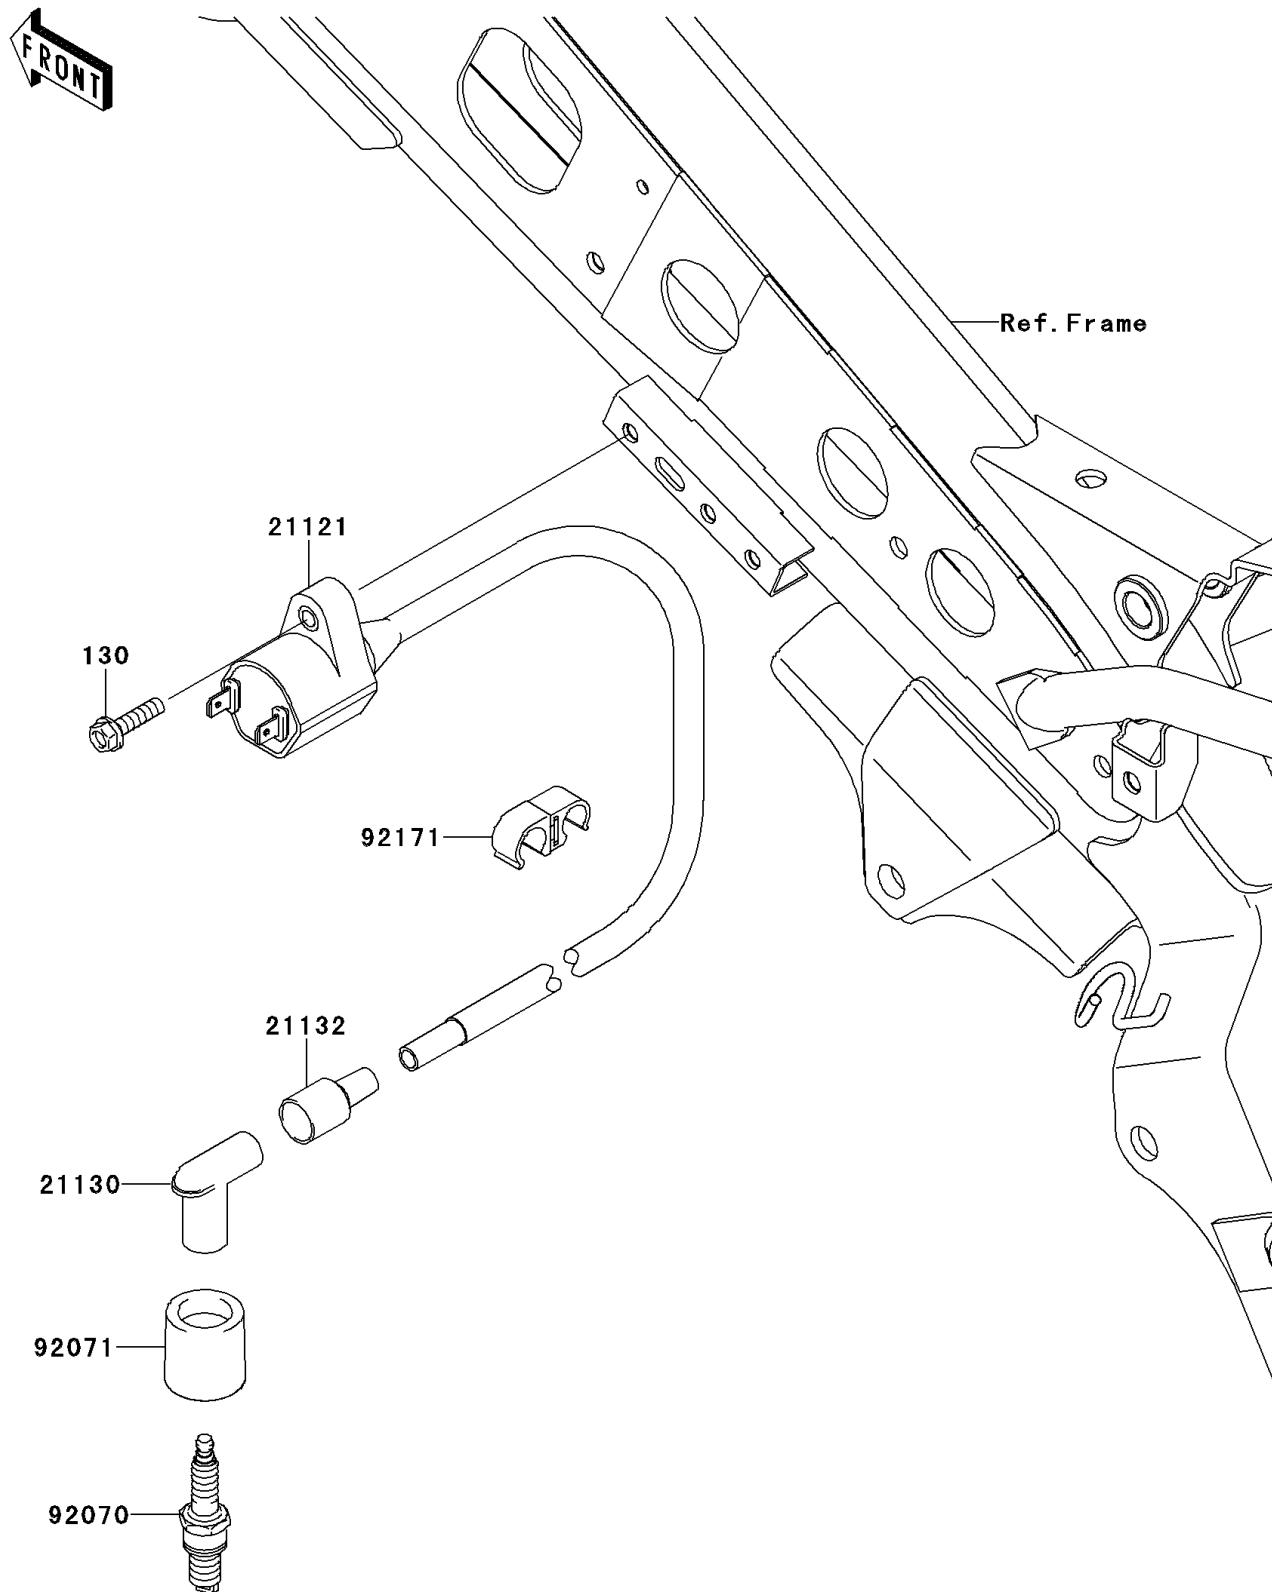

2011 KLX[®]110L

PARTS DIAGRAM

Ignition System

Kawasaki

Let the Good Times Roll[®]

E1830

2011 KLX[®]110L

PARTS LIST

Ignition System

Kawasaki

Let the Good Times Roll[®]

ITEM NAME

PART NUMBER

QUANTITY
