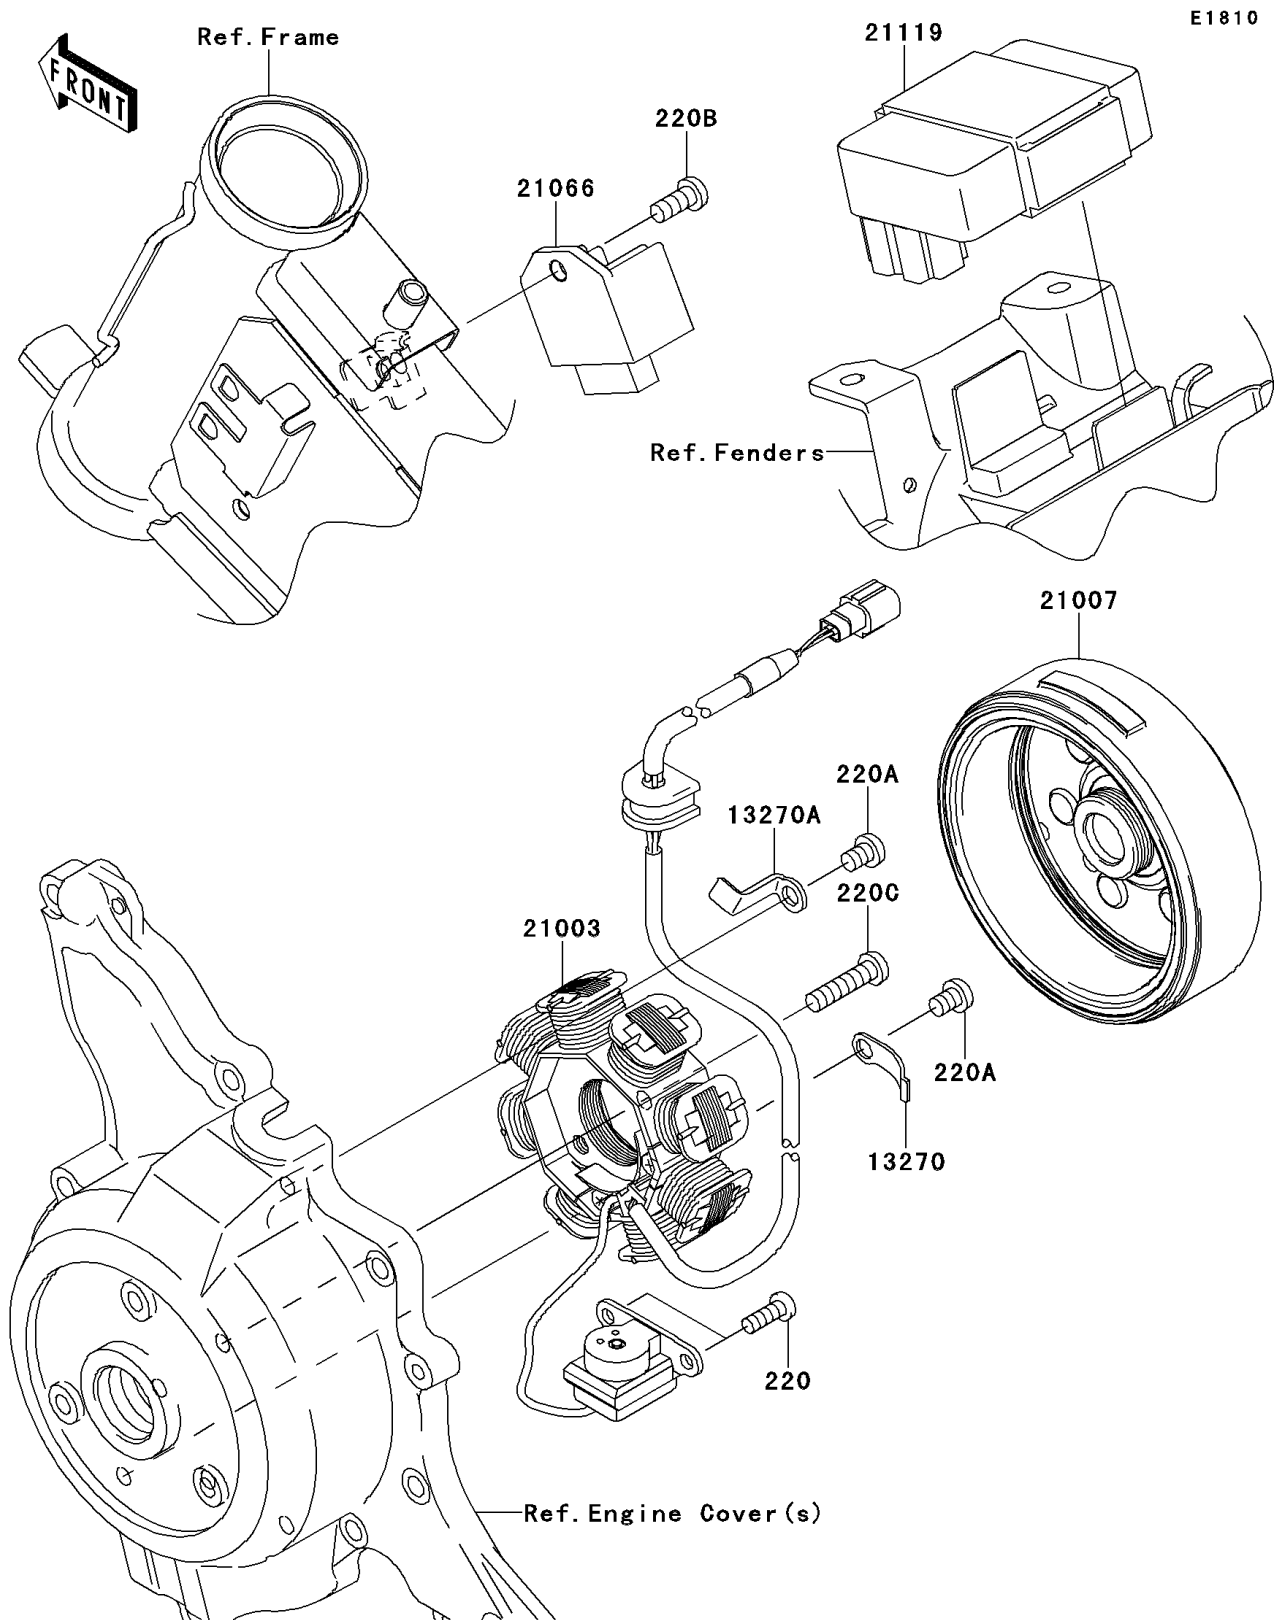

2011 KLX[®]110L

PARTS DIAGRAM

Generator

2011 KLX[®]110L

PARTS LIST

Generator

Kawasaki

Let the Good Times Roll[®]

ITEM NAME

PART NUMBER

QUANTITY
