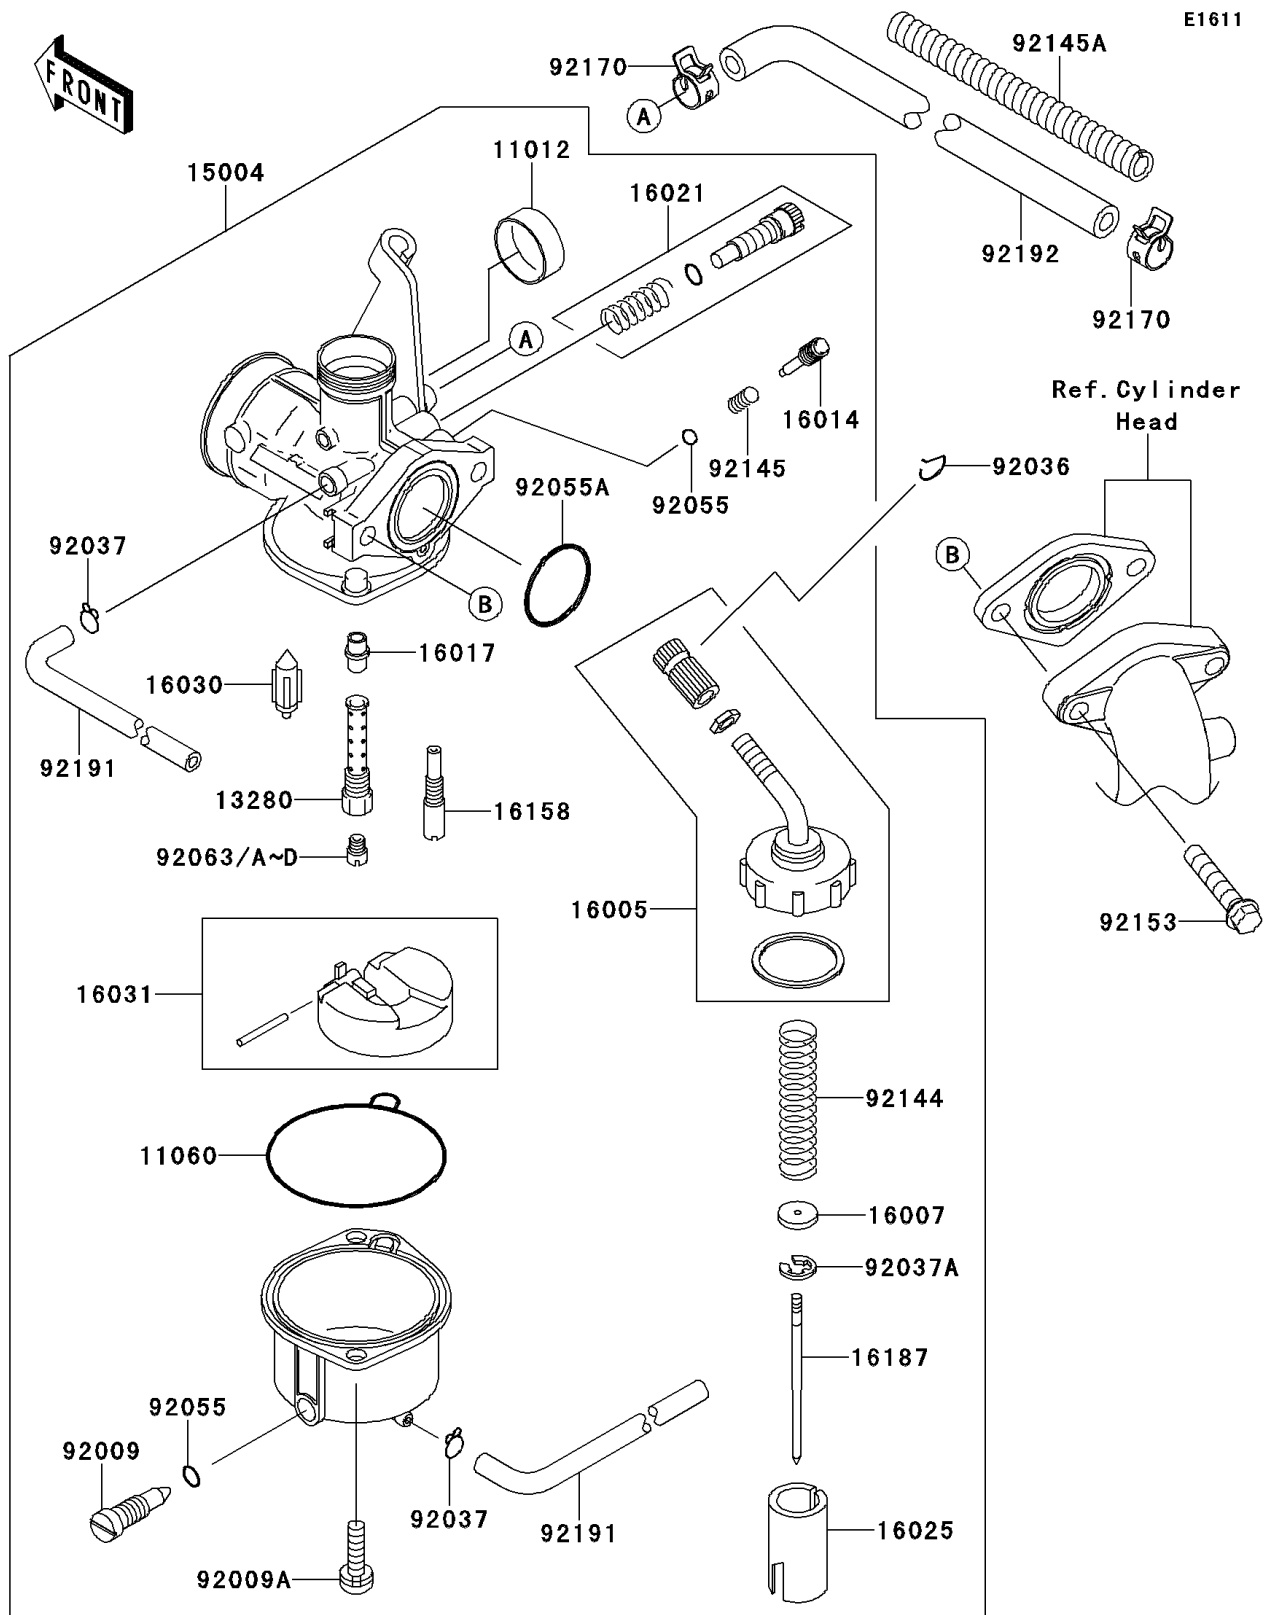

2011 KLX[®]110L

PARTS DIAGRAM

Carburetor

2011 KLX[®]110L

PARTS LIST

Carburetor

Kawasaki

Let the Good Times Roll[®]

ITEM NAME

PART NUMBER

QUANTITY
