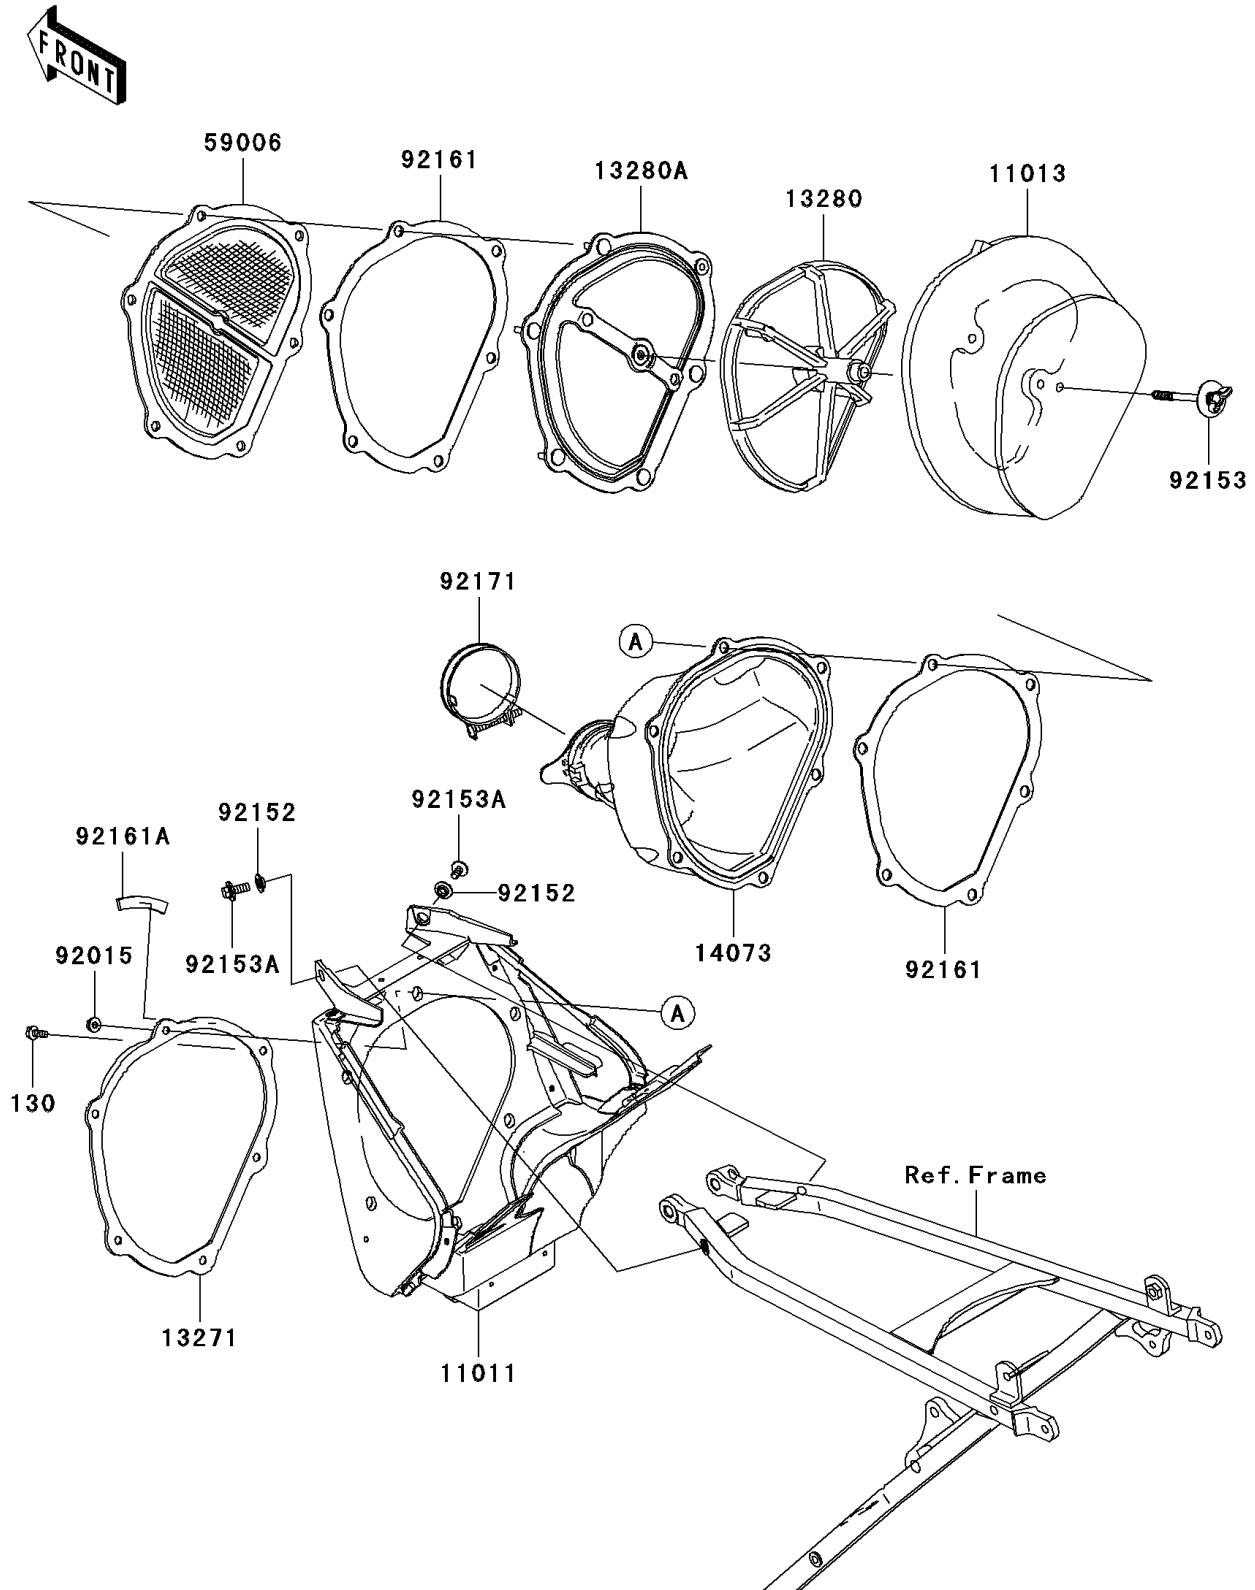

2008 KX™ 450F

PARTS DIAGRAM

Air Cleaner

E1130

2008 KX™ 450F

PARTS LIST

Air Cleaner

Kawasaki

Let the Good Times Roll®

ITEM NAME

PART NUMBER

QUANTITY
