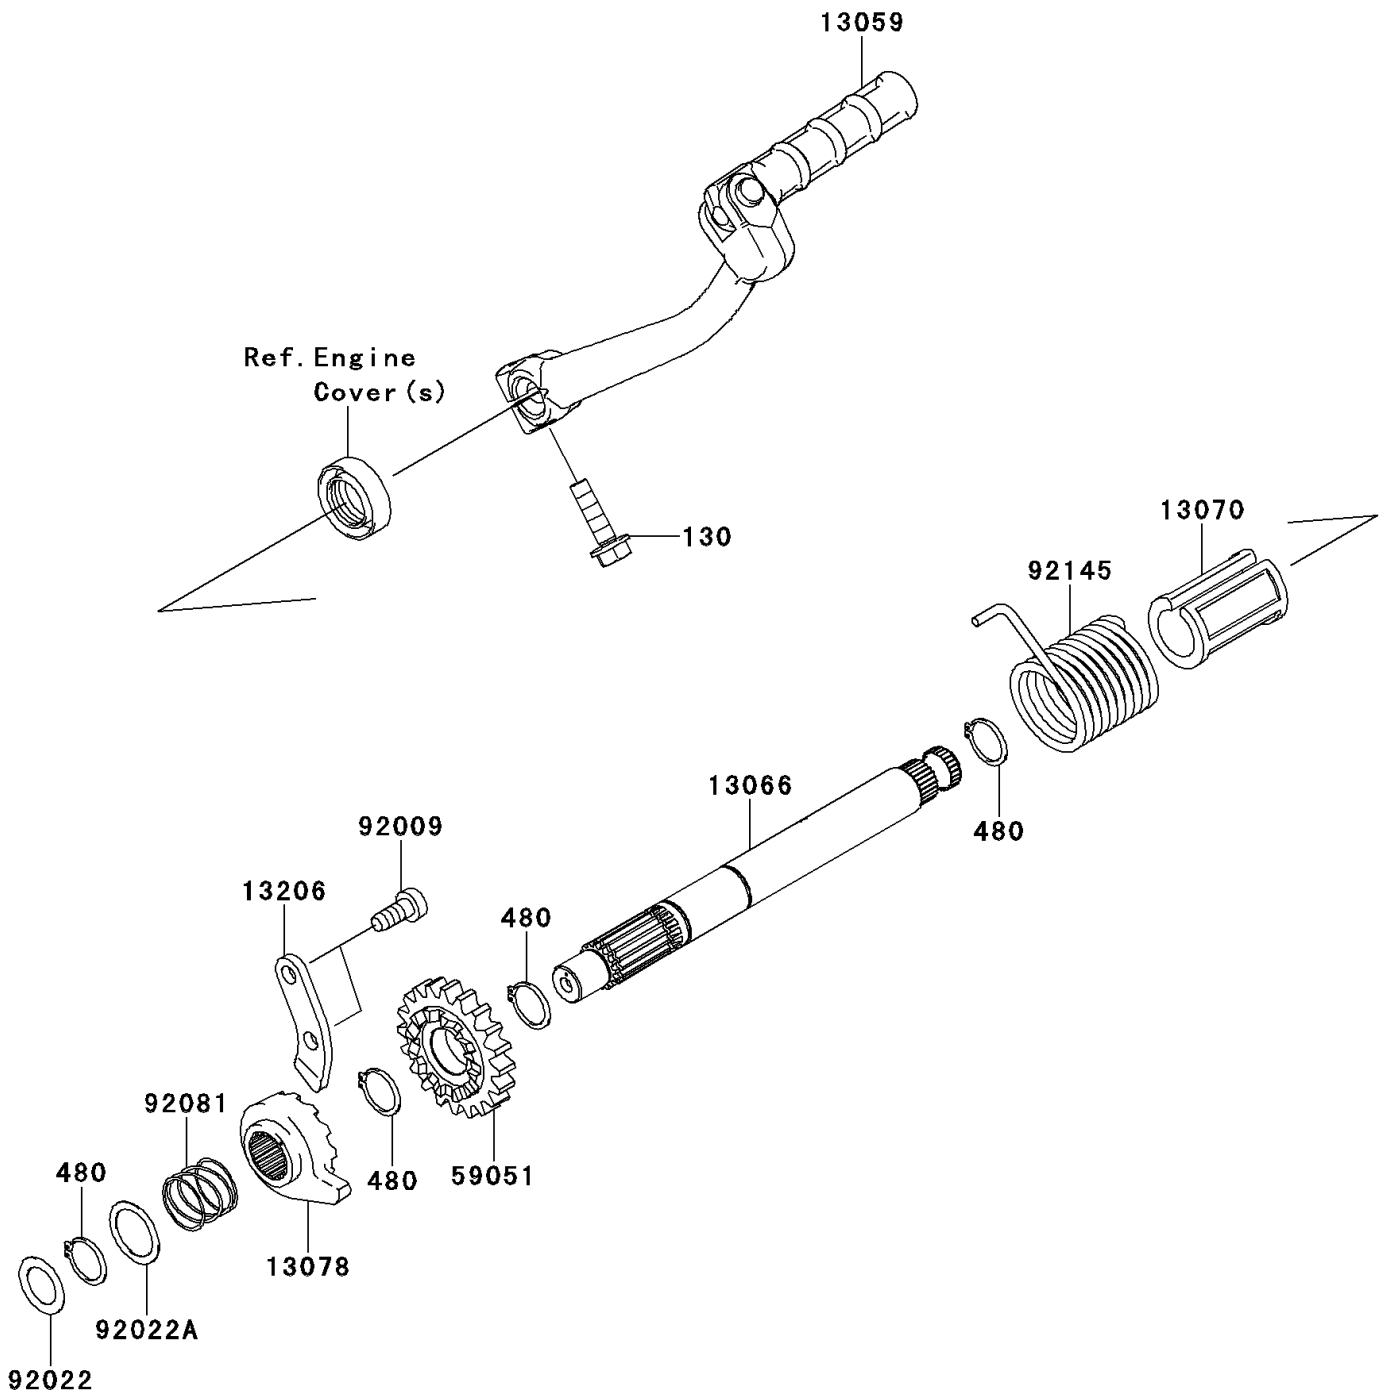

2010 KLX[®]110L

PARTS DIAGRAM

Kickstarter Mechanism

E1340

2010 KLX[®]110L

PARTS LIST

Kickstarter Mechanism

Kawasaki

Let the Good Times Roll[®]

ITEM NAME

PART NUMBER

QUANTITY
