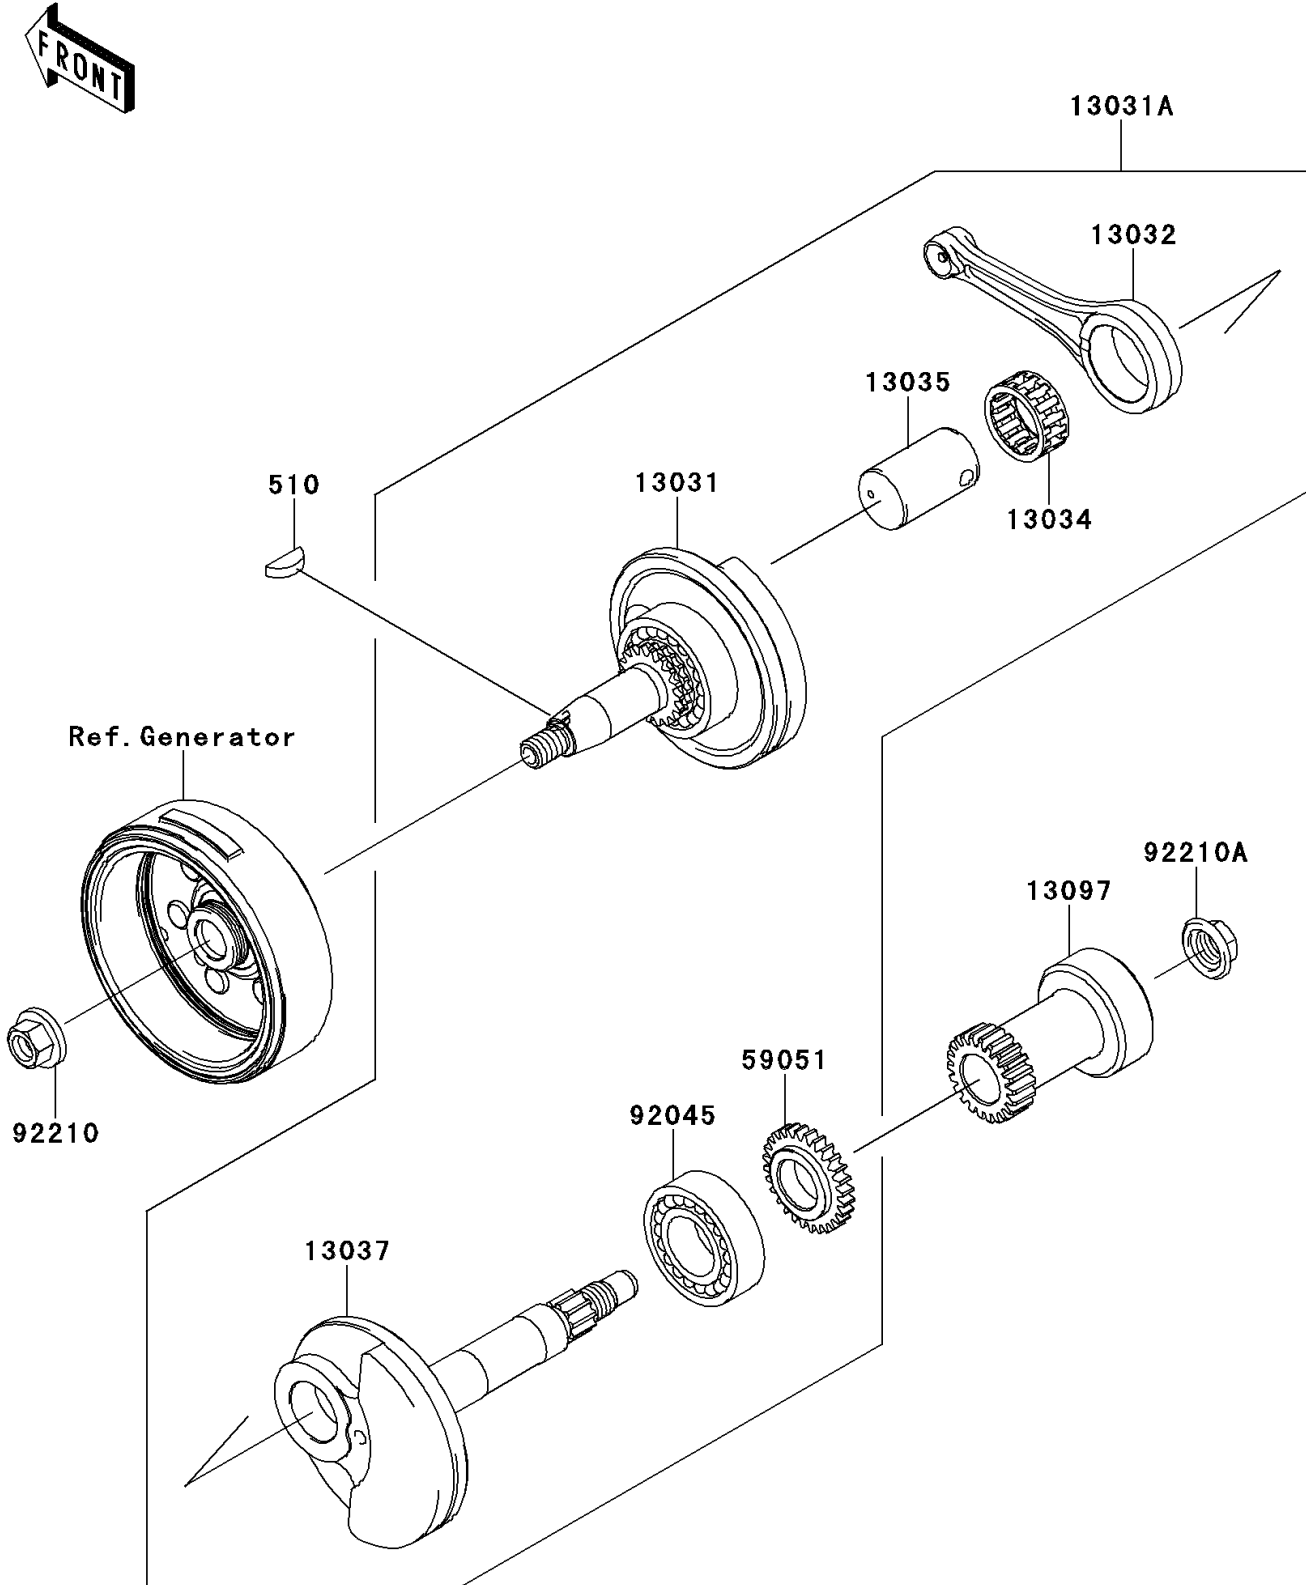

2011 KLX[®]110L

PARTS DIAGRAM

Crankshaft

E1321

2011 KLX[®]110L

PARTS LIST

Crankshaft

Kawasaki

Let the Good Times Roll[®]

ITEM NAME

PART NUMBER

QUANTITY
